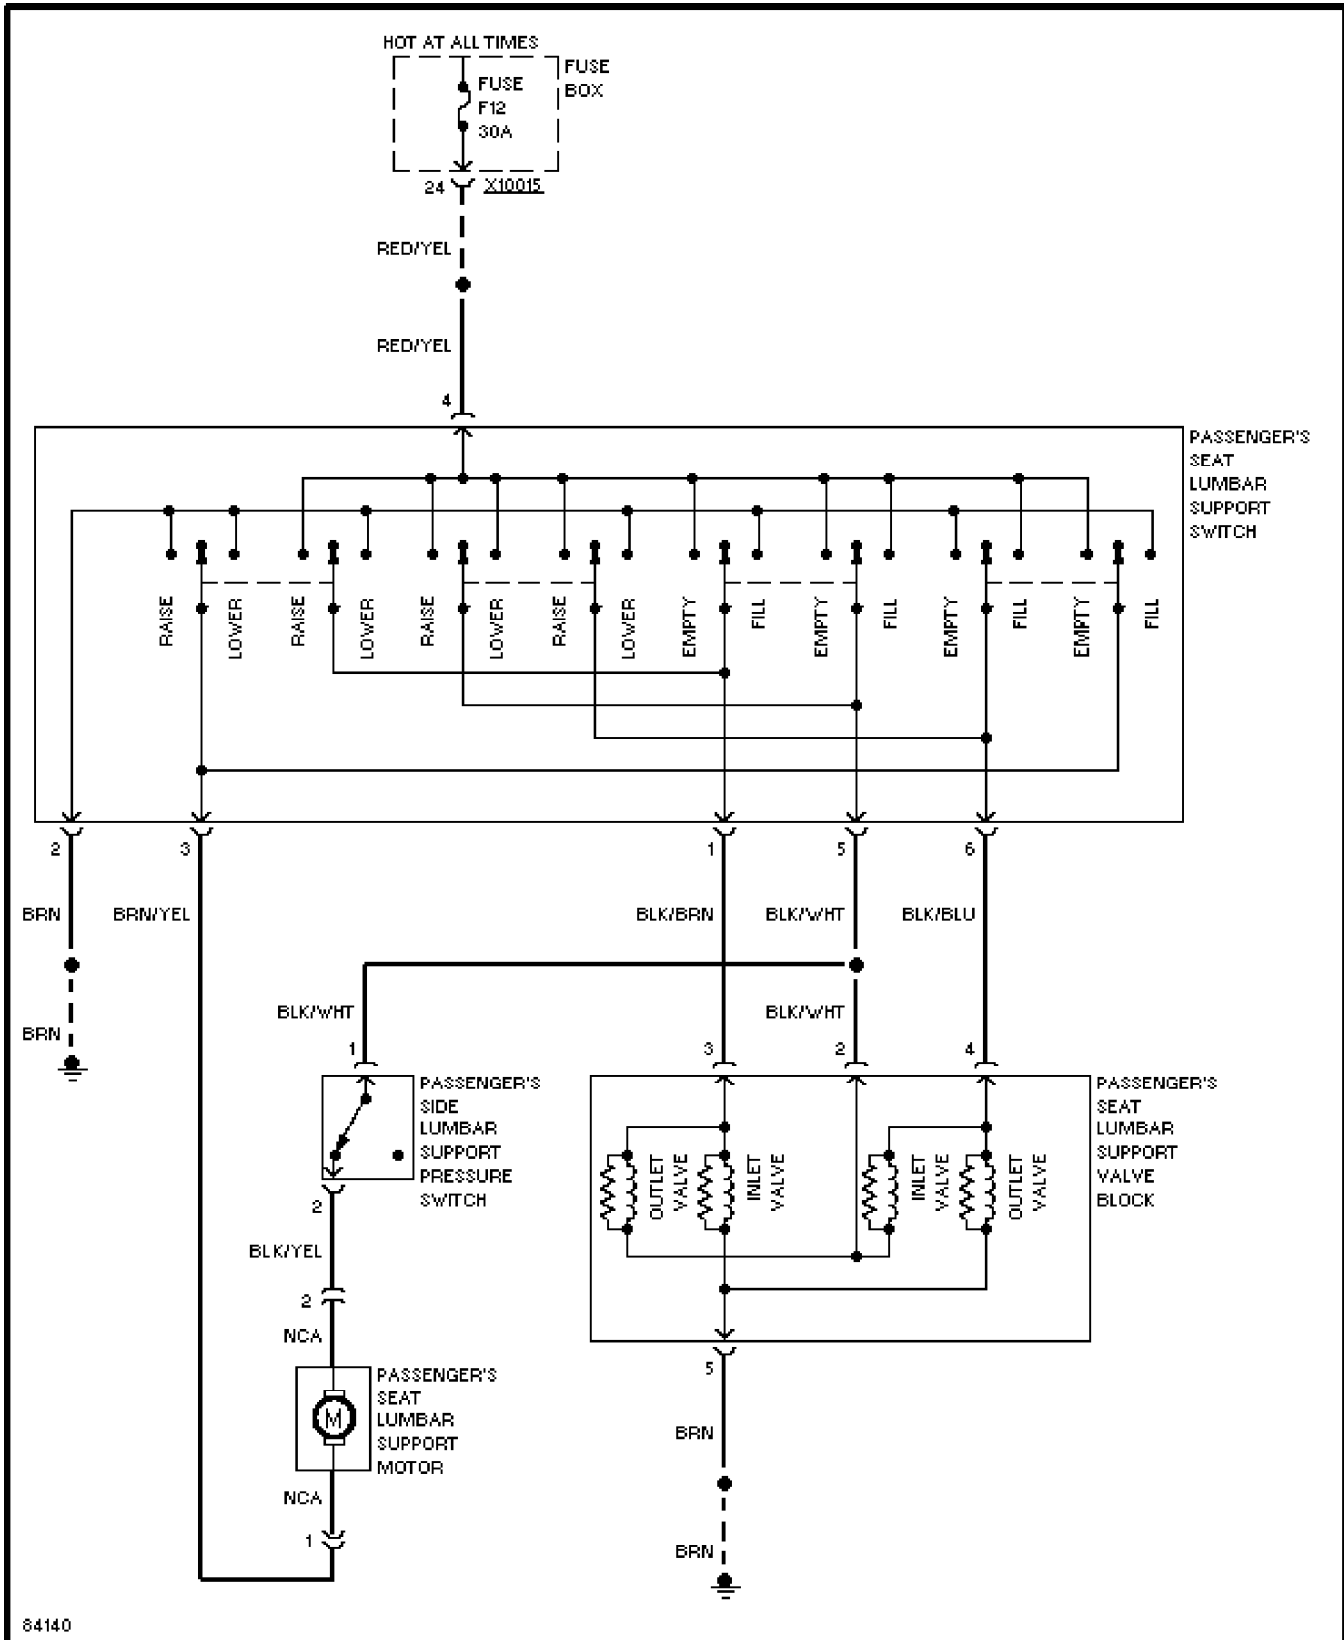

SYSTEM WIRING DIAGRAMS

Passenger's Lumbar Circuit

1995 BMW 740iL

For DIAKOM-AUTO <http://www.diakom.ru> Taganrog support@diakom.ru (8634)315187

Copyright © 1998 Mitchell Repair Information Company, LLC

Thursday, November 23, 2000 12:52PM