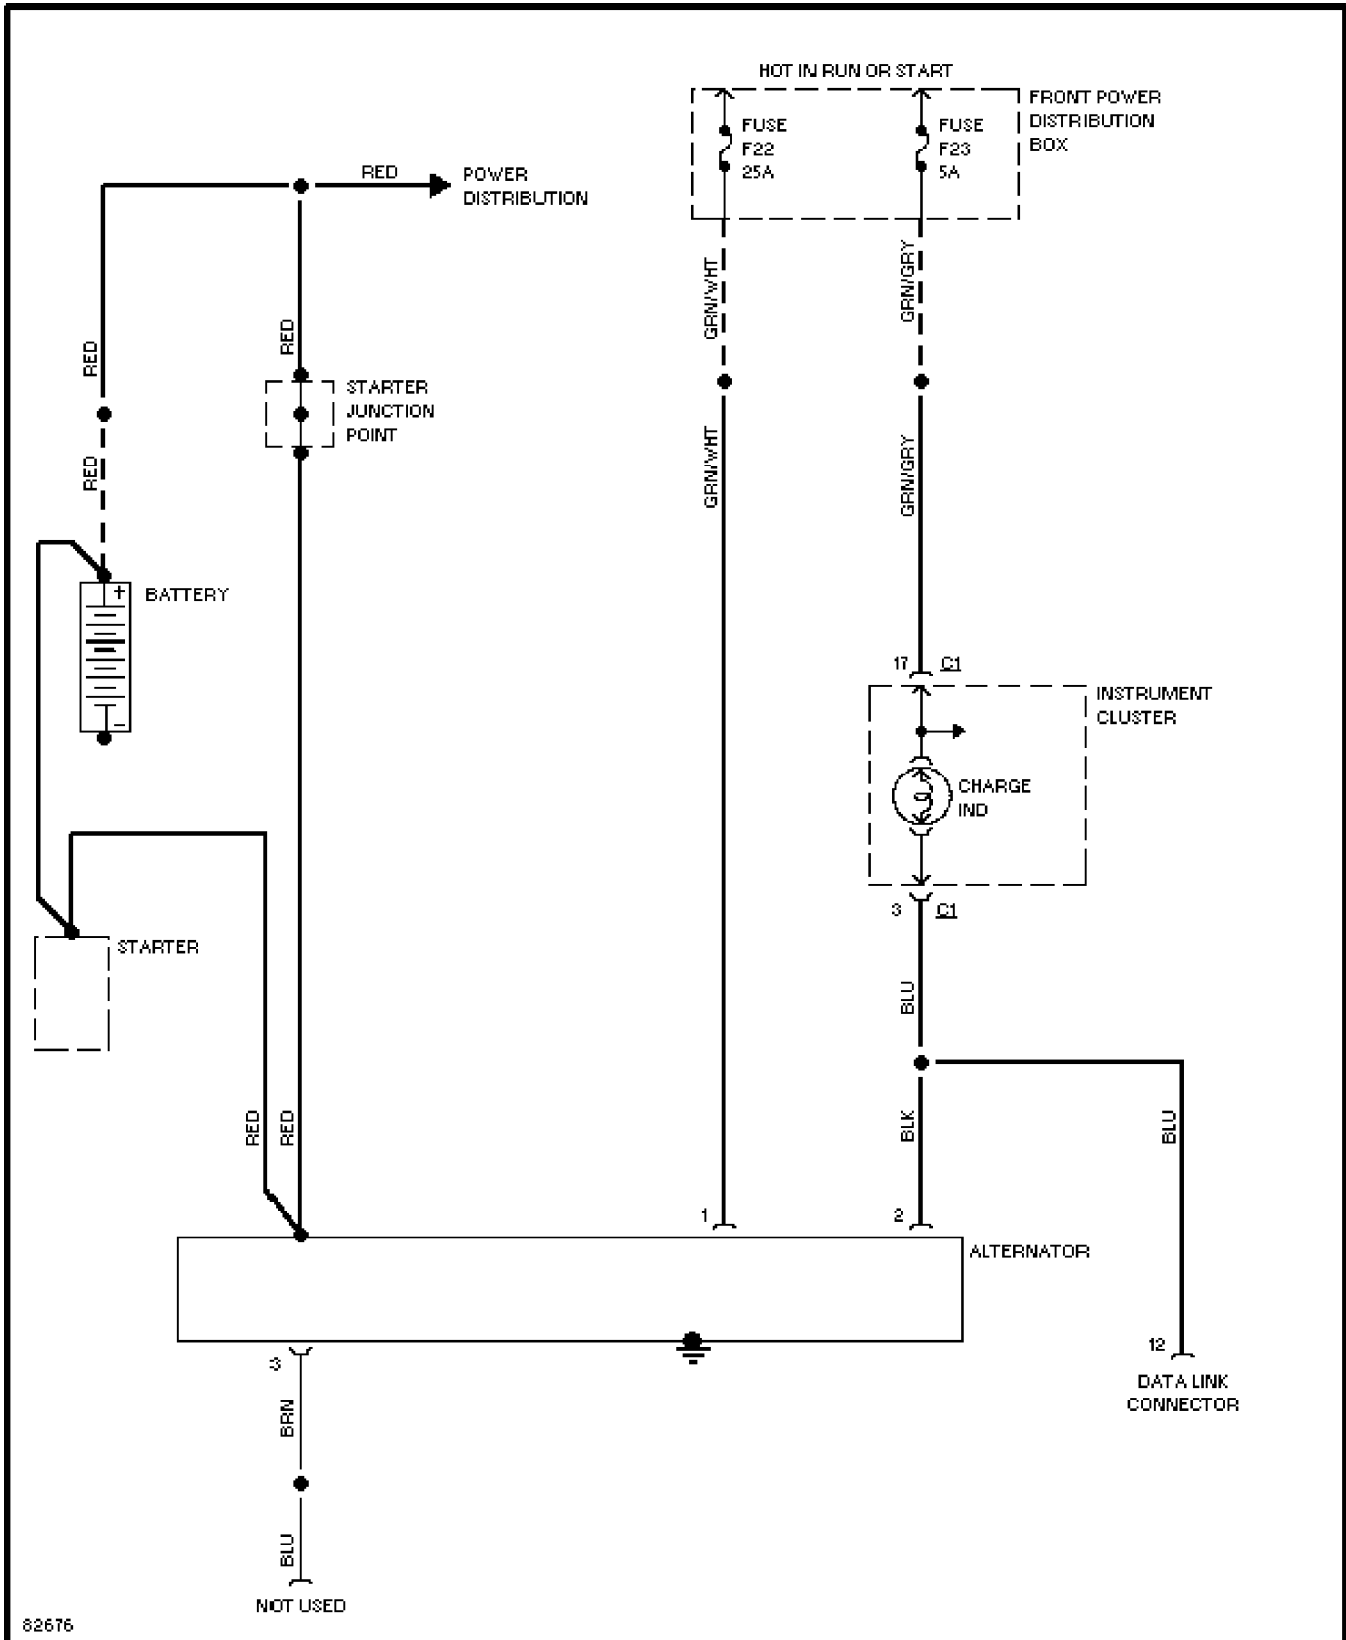

SYSTEM WIRING DIAGRAMS

Charging Circuit

1995 BMW 740iL

For DIAKOM-AUTO <http://www.diakom.ru> Taganrog support@diakom.ru (8634)315187

Copyright © 1998 Mitchell Repair Information Company, LLC

Thursday, November 23, 2000 12:53PM