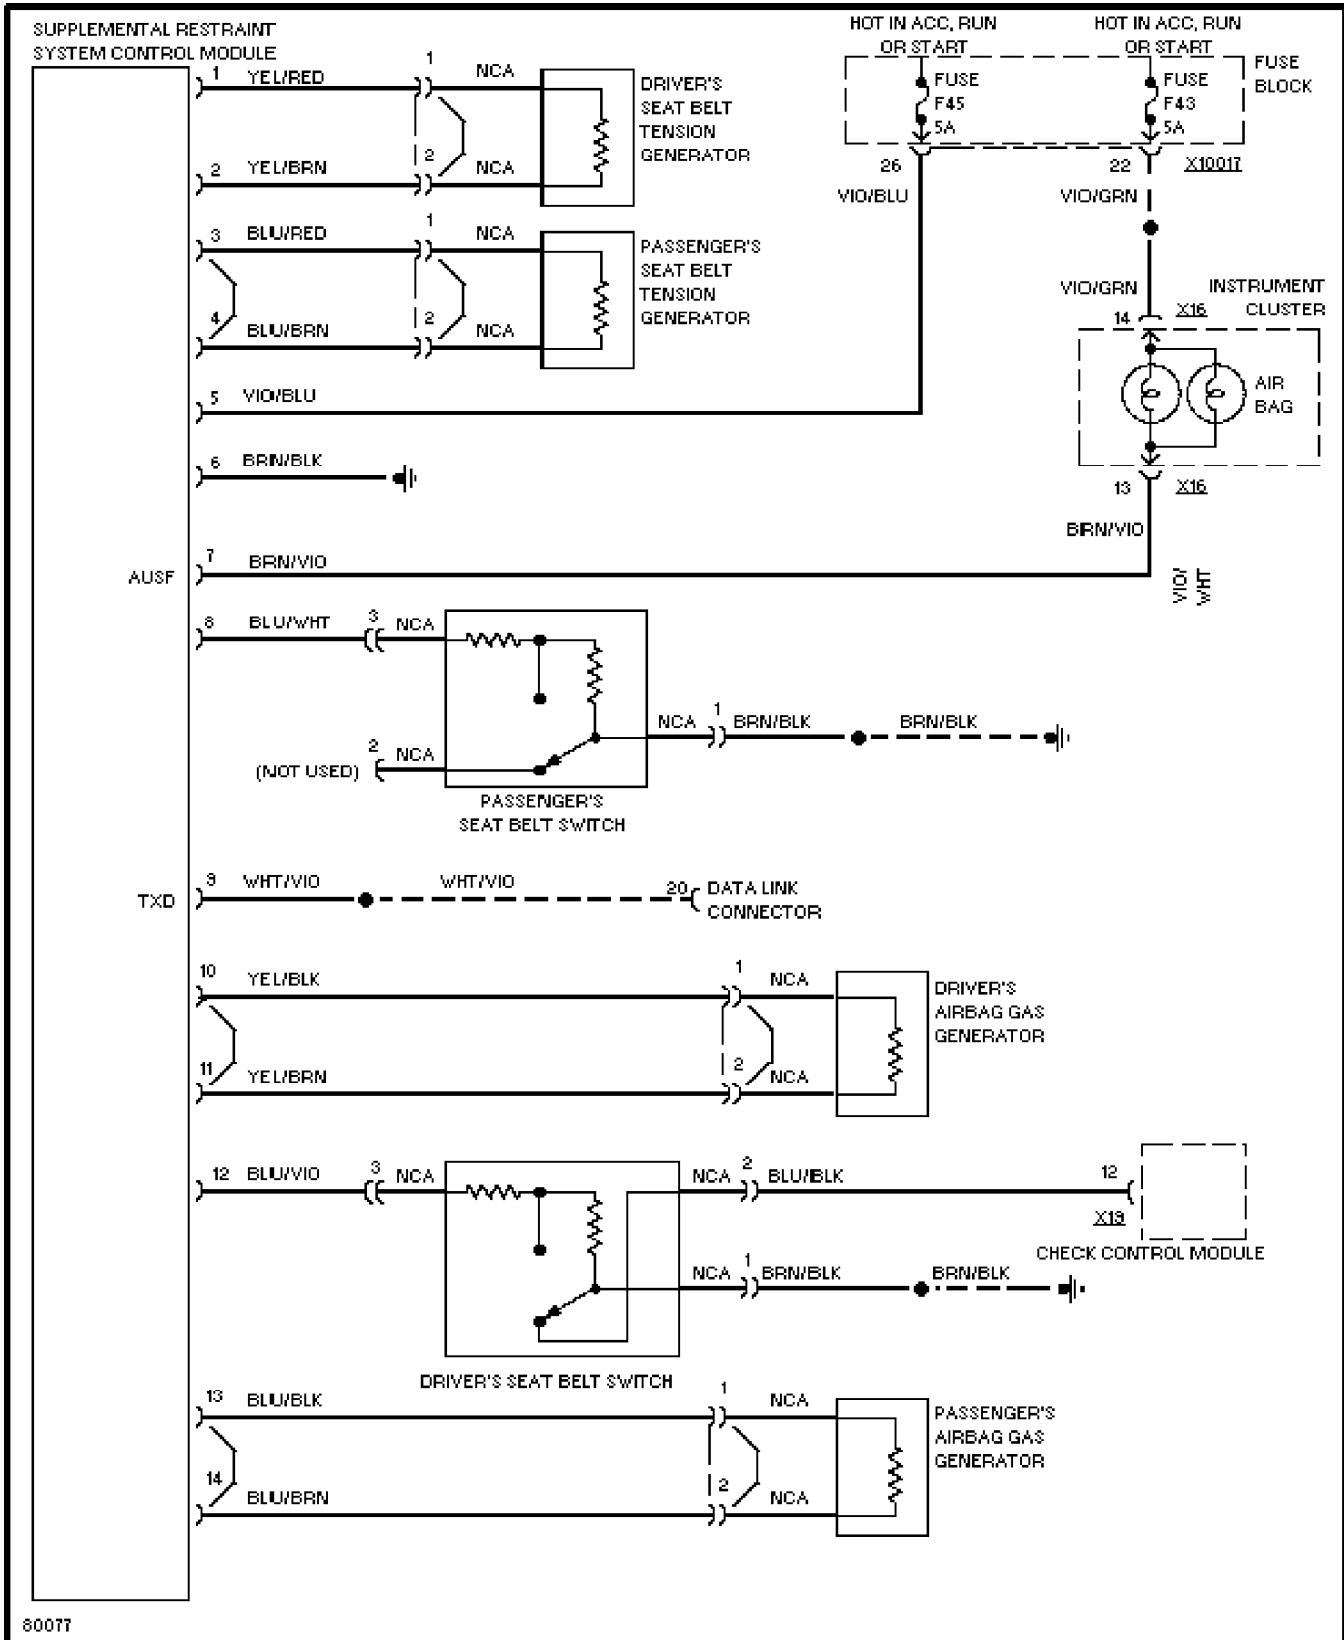

Thursday, November 23, 2000 12:53PM

SYSTEM WIRING DIAGRAMS

Transmission Circuit (1 of 2)

1995 BMW 740iL

For DIAKOM-AUTO <http://www.diakom.ru> Taganrog support@diakom.ru (8634)315187

Copyright © 1998 Mitchell Repair Information Company, LLC