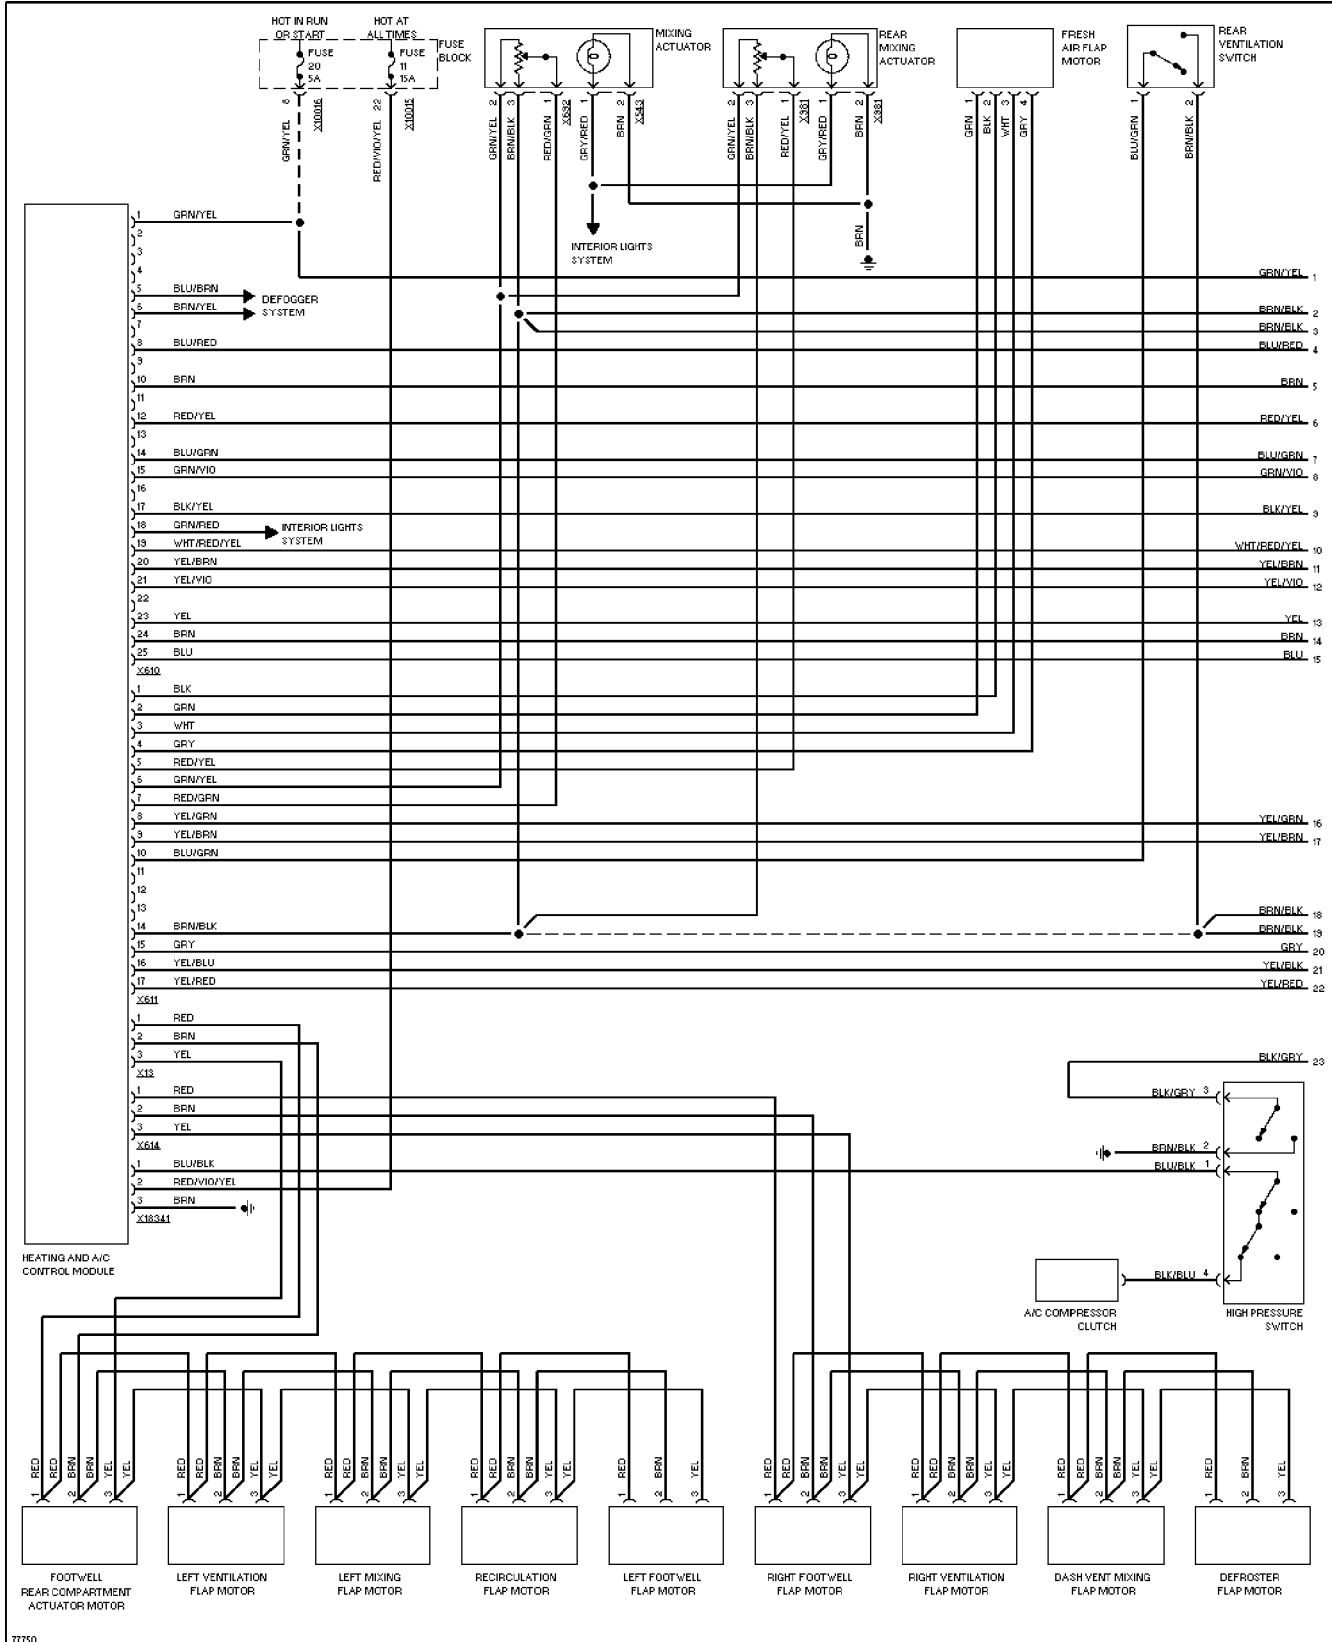

SYSTEM WIRING DIAGRAMS

Air Conditioning Circuits (1 of 2)

1995 BMW 740iL

For DIAKOM-AUTO <http://www.diakom.ru> Taganrog support@diakom.ru (8634)315187
Copyright © 1998 Mitchell Repair Information Company, LLC
Thursday, November 23, 2000 12:30PM