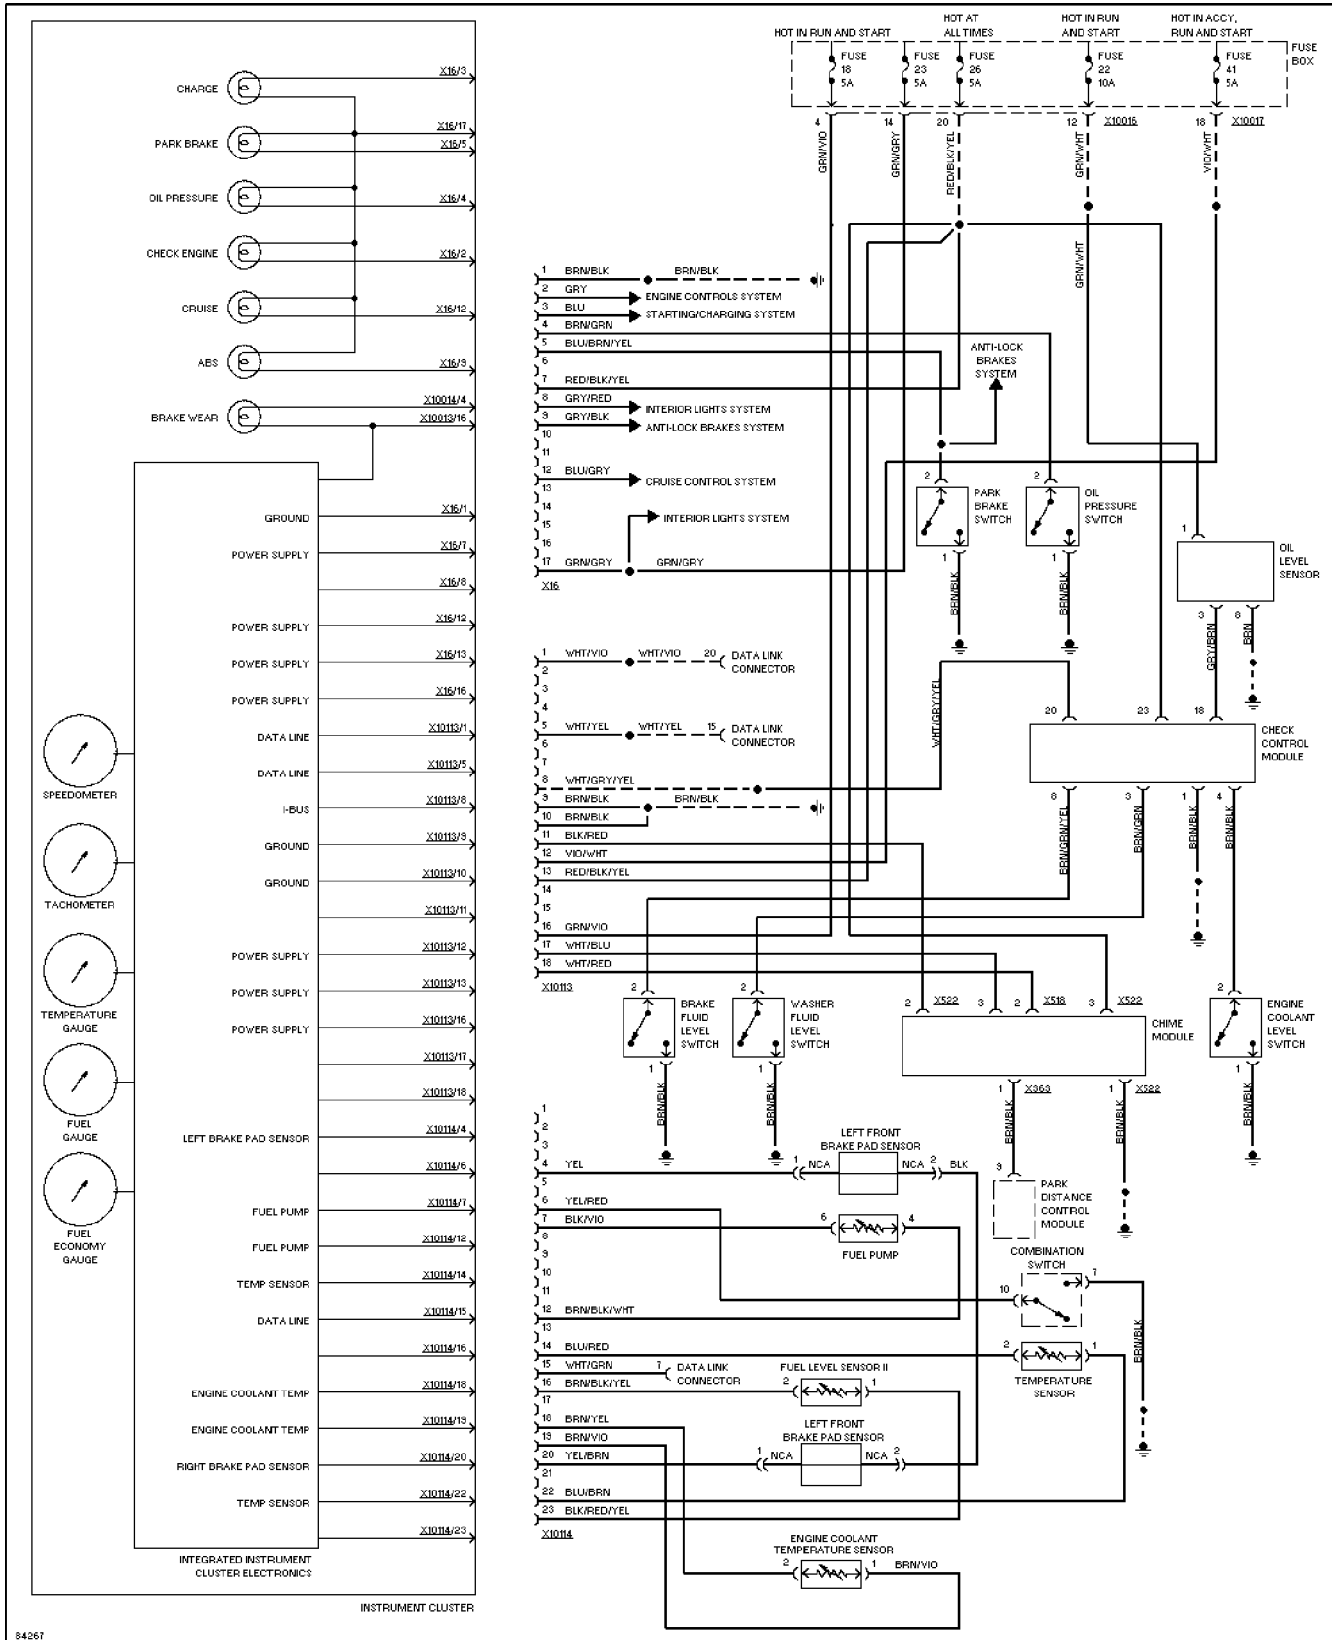

SYSTEM WIRING DIAGRAMS

Instrument Cluster Circuit

1995 BMW 740iL

For DIAKOM-AUTO <http://www.diakom.ru> Taganrog support@diakom.ru (8634)315187

Copyright © 1998 Mitchell Repair Information Company, LLC

Thursday, November 23, 2000 12:45PM