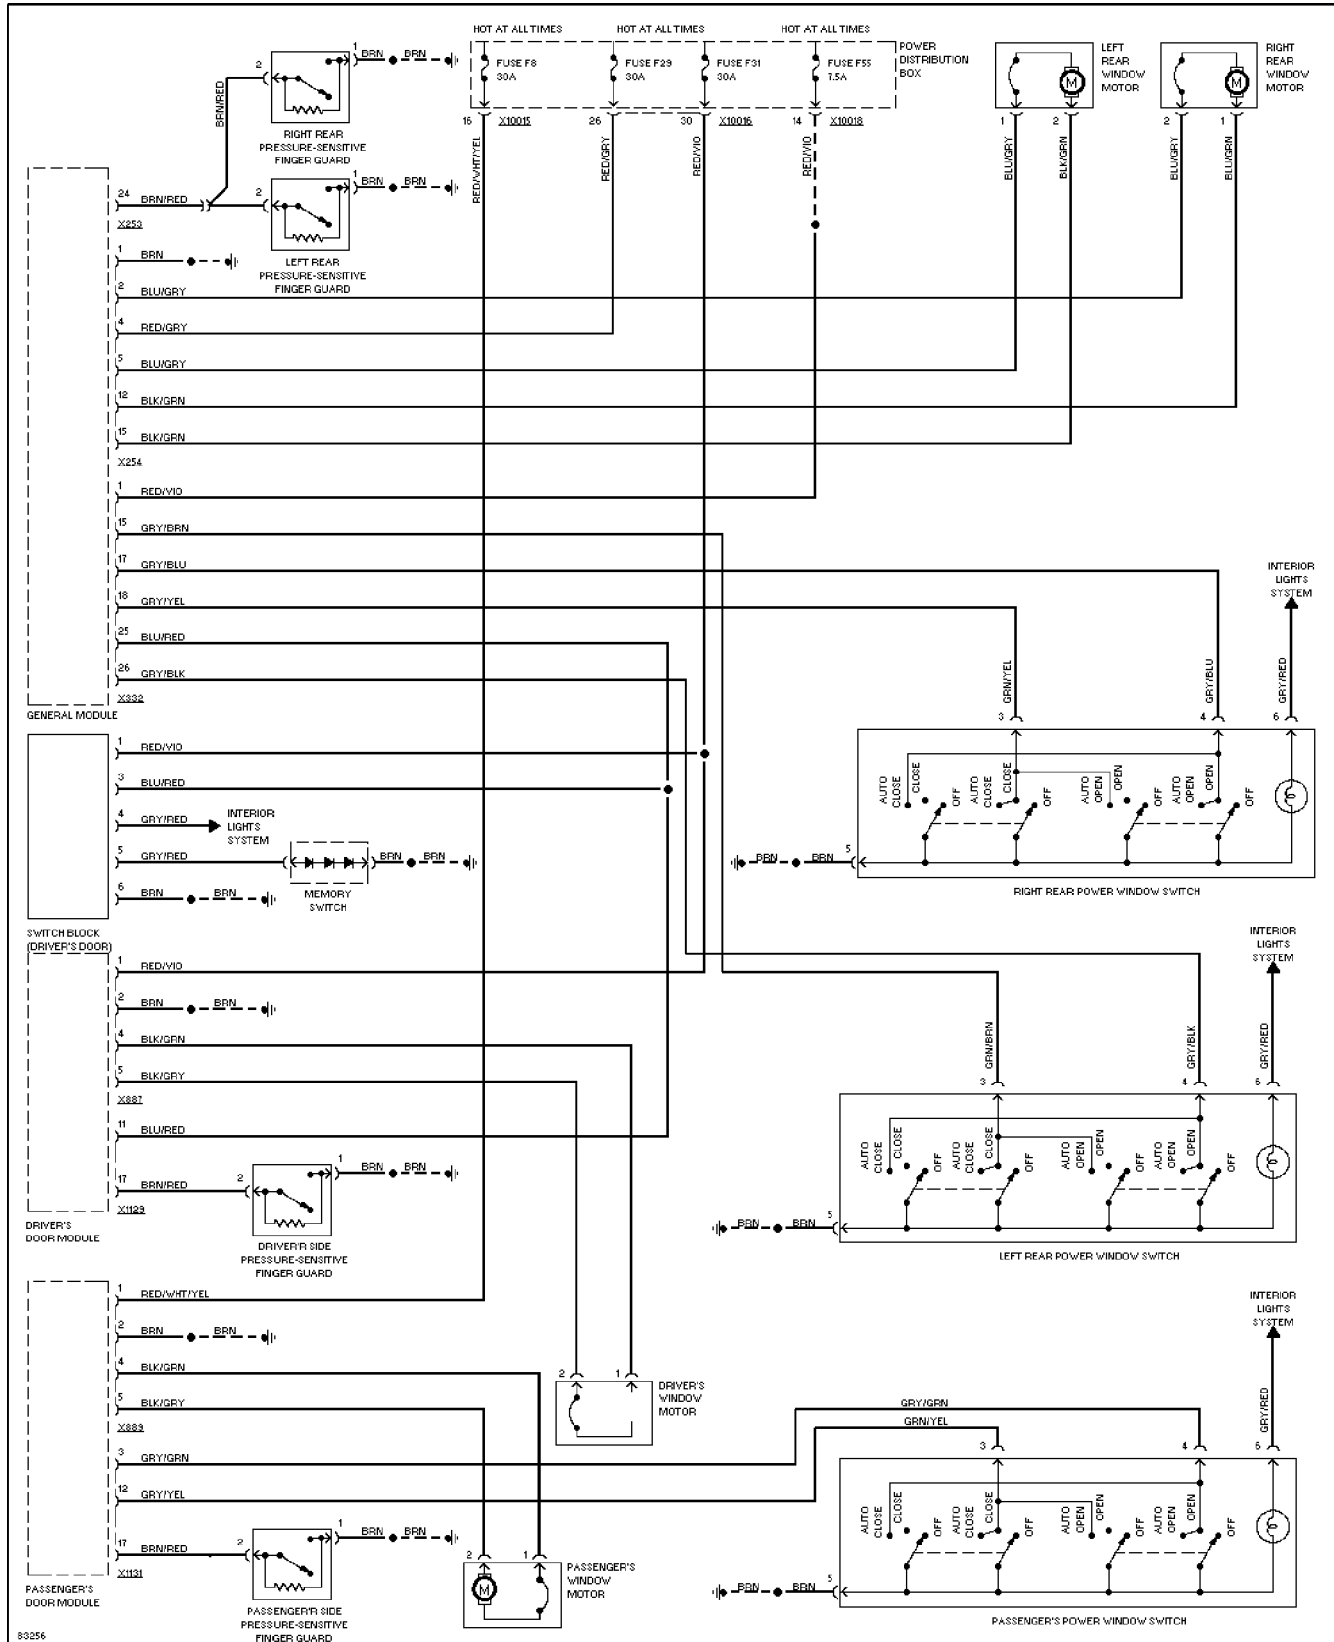

SYSTEM WIRING DIAGRAMS

Power Window Circuit

1995 BMW 740iL

For DIAKOM-AUTO <http://www.diakom.ru> Taganrog support@diakom.ru (8634)315187

Copyright © 1998 Mitchell Repair Information Company, LLC

Thursday, November 23, 2000 12:53PM