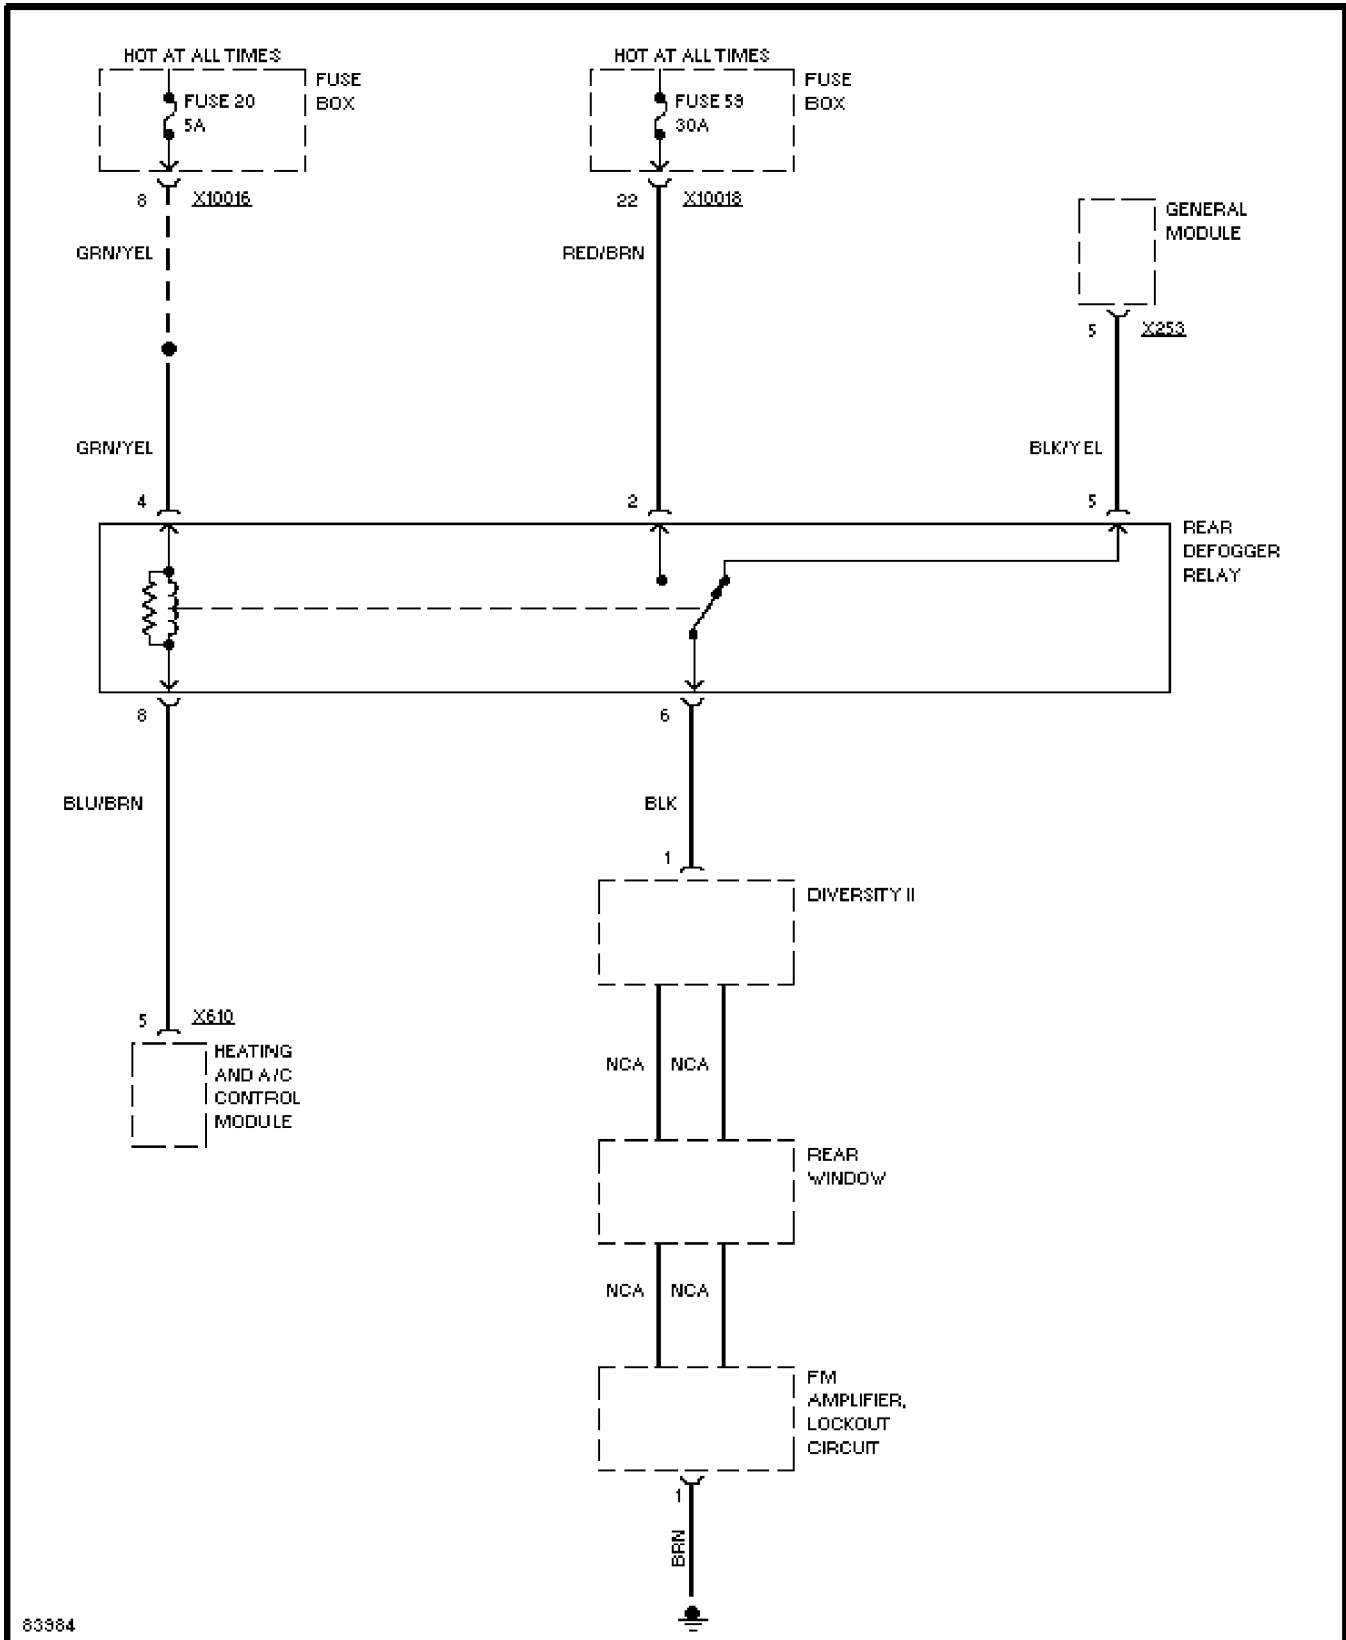

SYSTEM WIRING DIAGRAMS

Rear Defogger Circuit

1995 BMW 740iL

For DIAKOM-AUTO <http://www.diakom.ru> Taganrog support@diakom.ru (8634)315187

Copyright © 1998 Mitchell Repair Information Company, LLC

Thursday, November 23, 2000 12:32PM