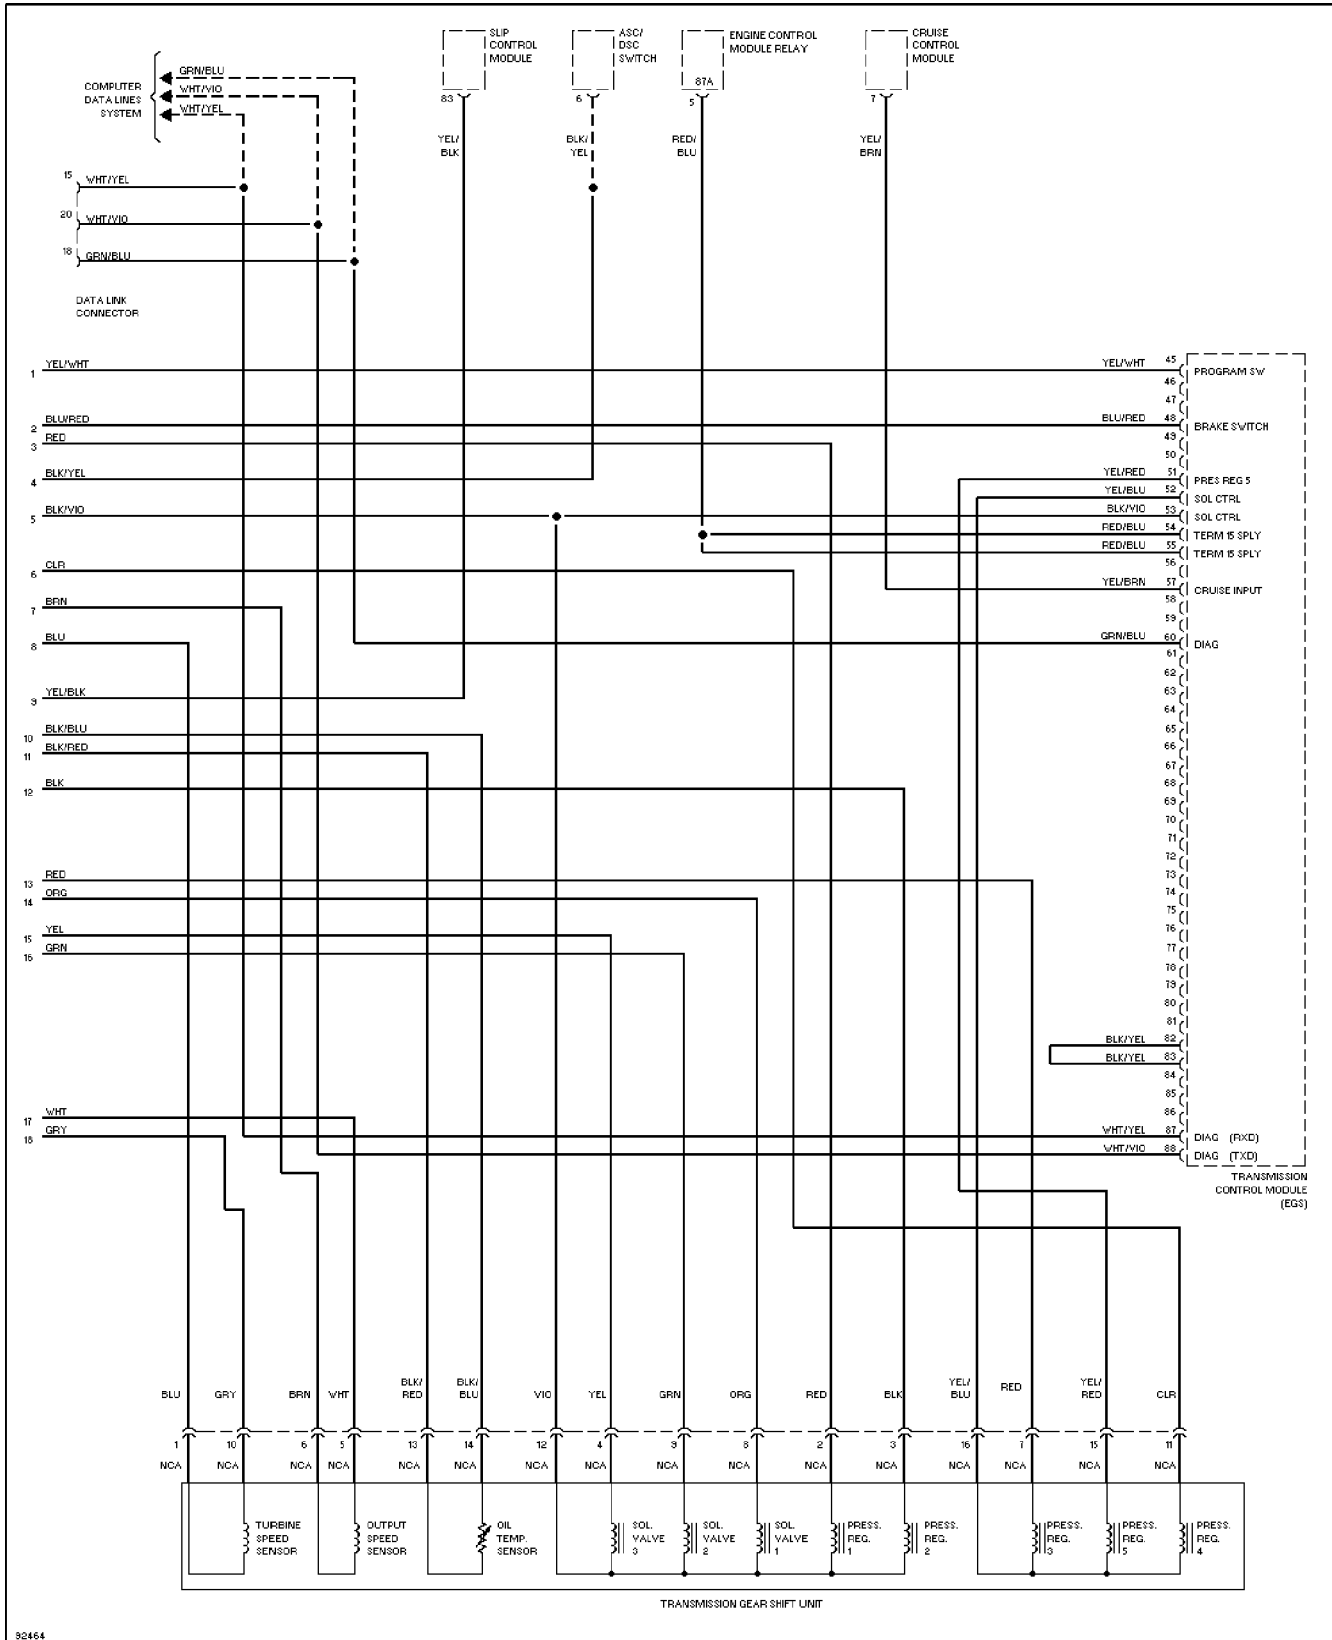

SYSTEM WIRING DIAGRAMS

Transmission Circuit (2 of 2)

1995 BMW 740iL

For DIAKOM-AUTO <http://www.diakom.ru> Taganrog support@diakom.ru (8634)315187

Copyright © 1998 Mitchell Repair Information Company, LLC

Thursday, November 23, 2000 12:54PM