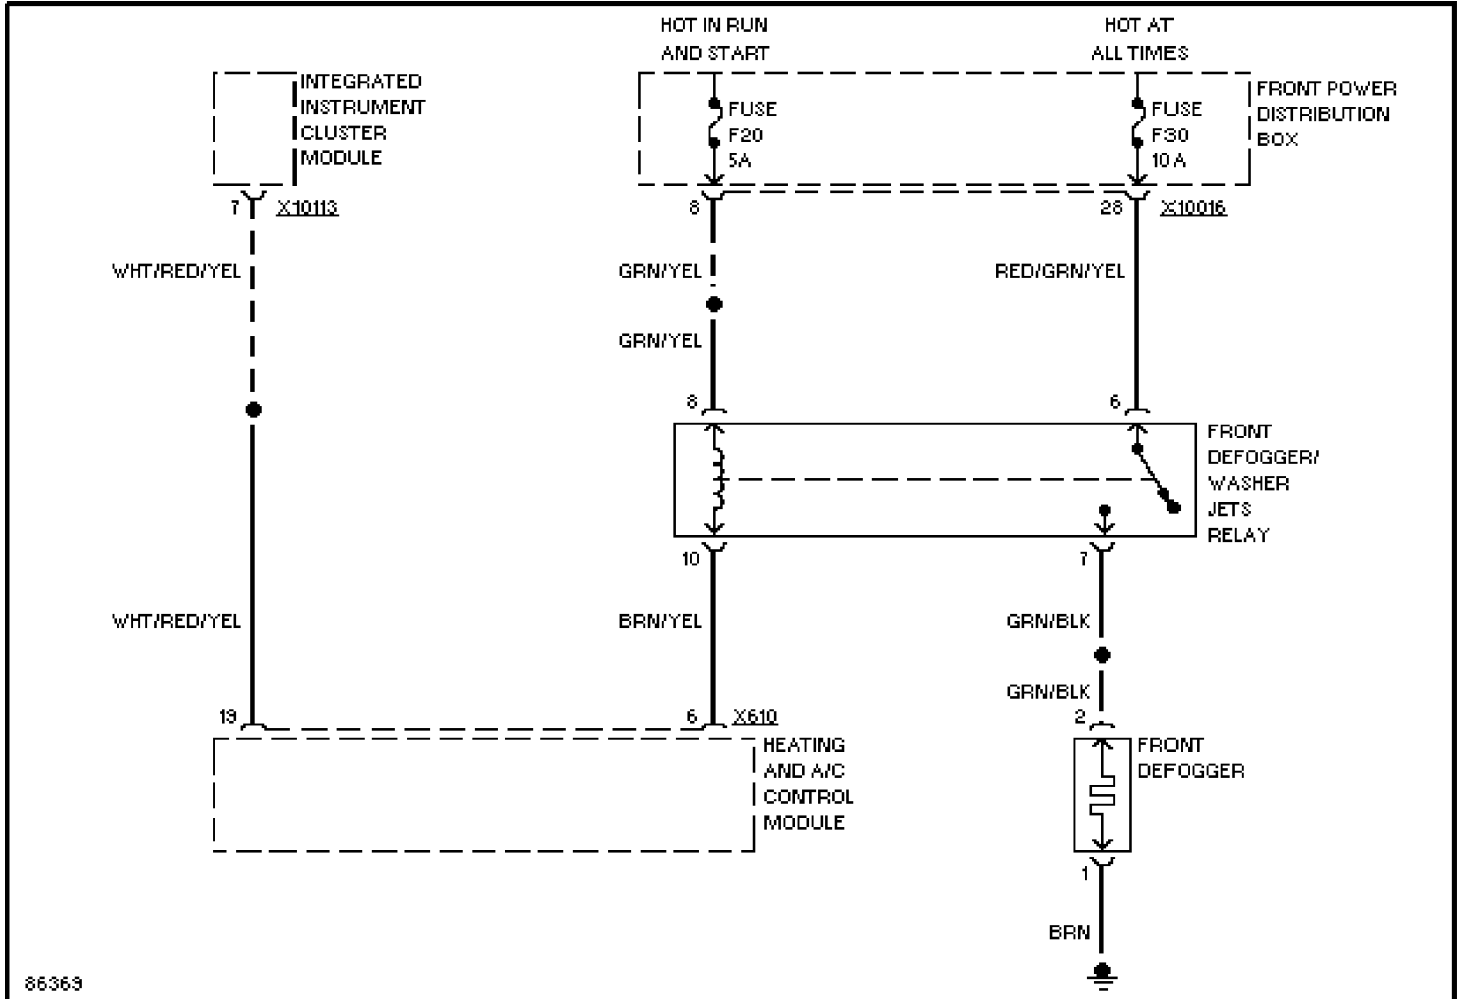

SYSTEM WIRING DIAGRAMS

Front Defogger Circuit

1995 BMW 740iL

For DIAKOM-AUTO <http://www.diakom.ru> Taganrog support@diakom.ru (8634)315187

Copyright © 1998 Mitchell Repair Information Company, LLC

Thursday, November 23, 2000 12:32PM