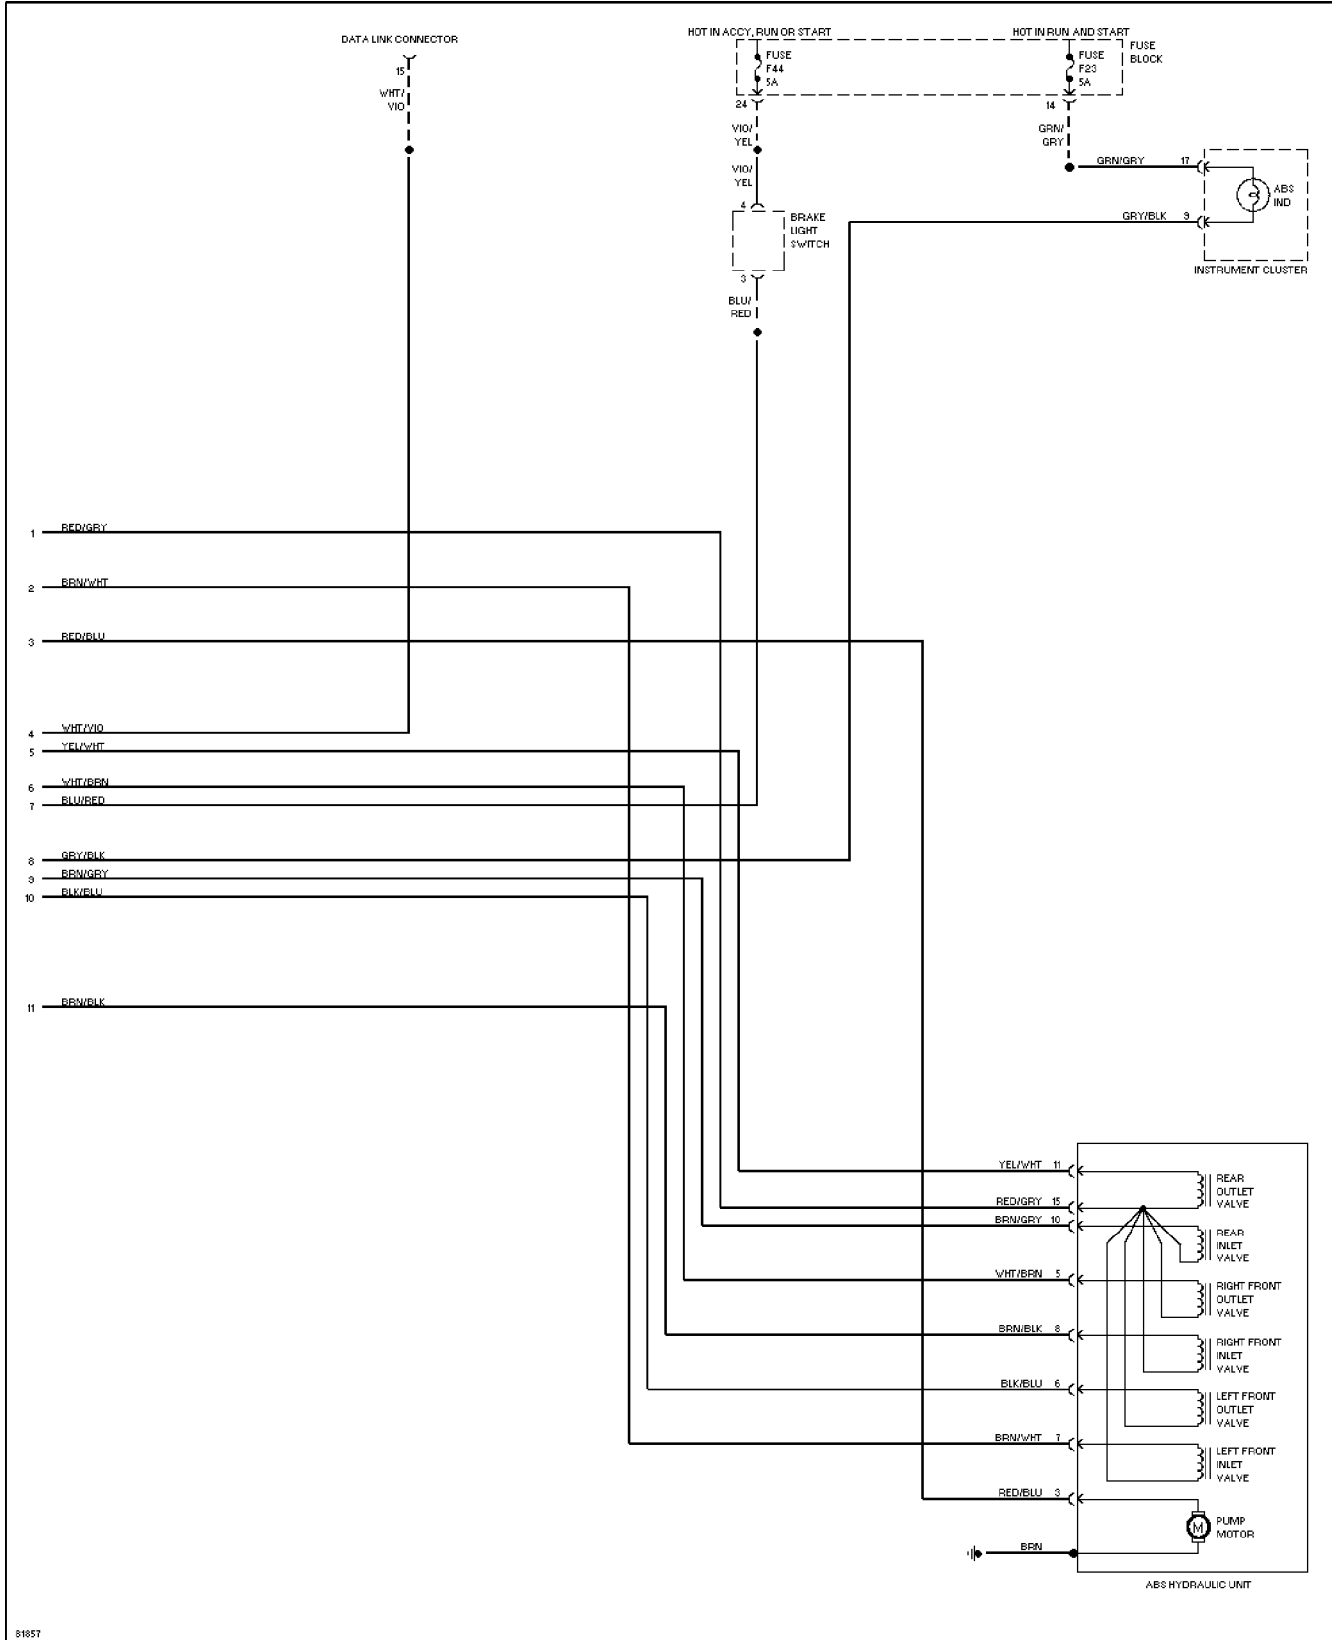

SYSTEM WIRING DIAGRAMS

Anti-lock Brake Circuits, W/O Traction Control (2 of 2)

1995 BMW 740iL

For DIAKOM-AUTO <http://www.diakom.ru> Taganrog support@diakom.ru (8634)315187

Copyright © 1998 Mitchell Repair Information Company, LLC

Thursday, November 23, 2000 12:30PM