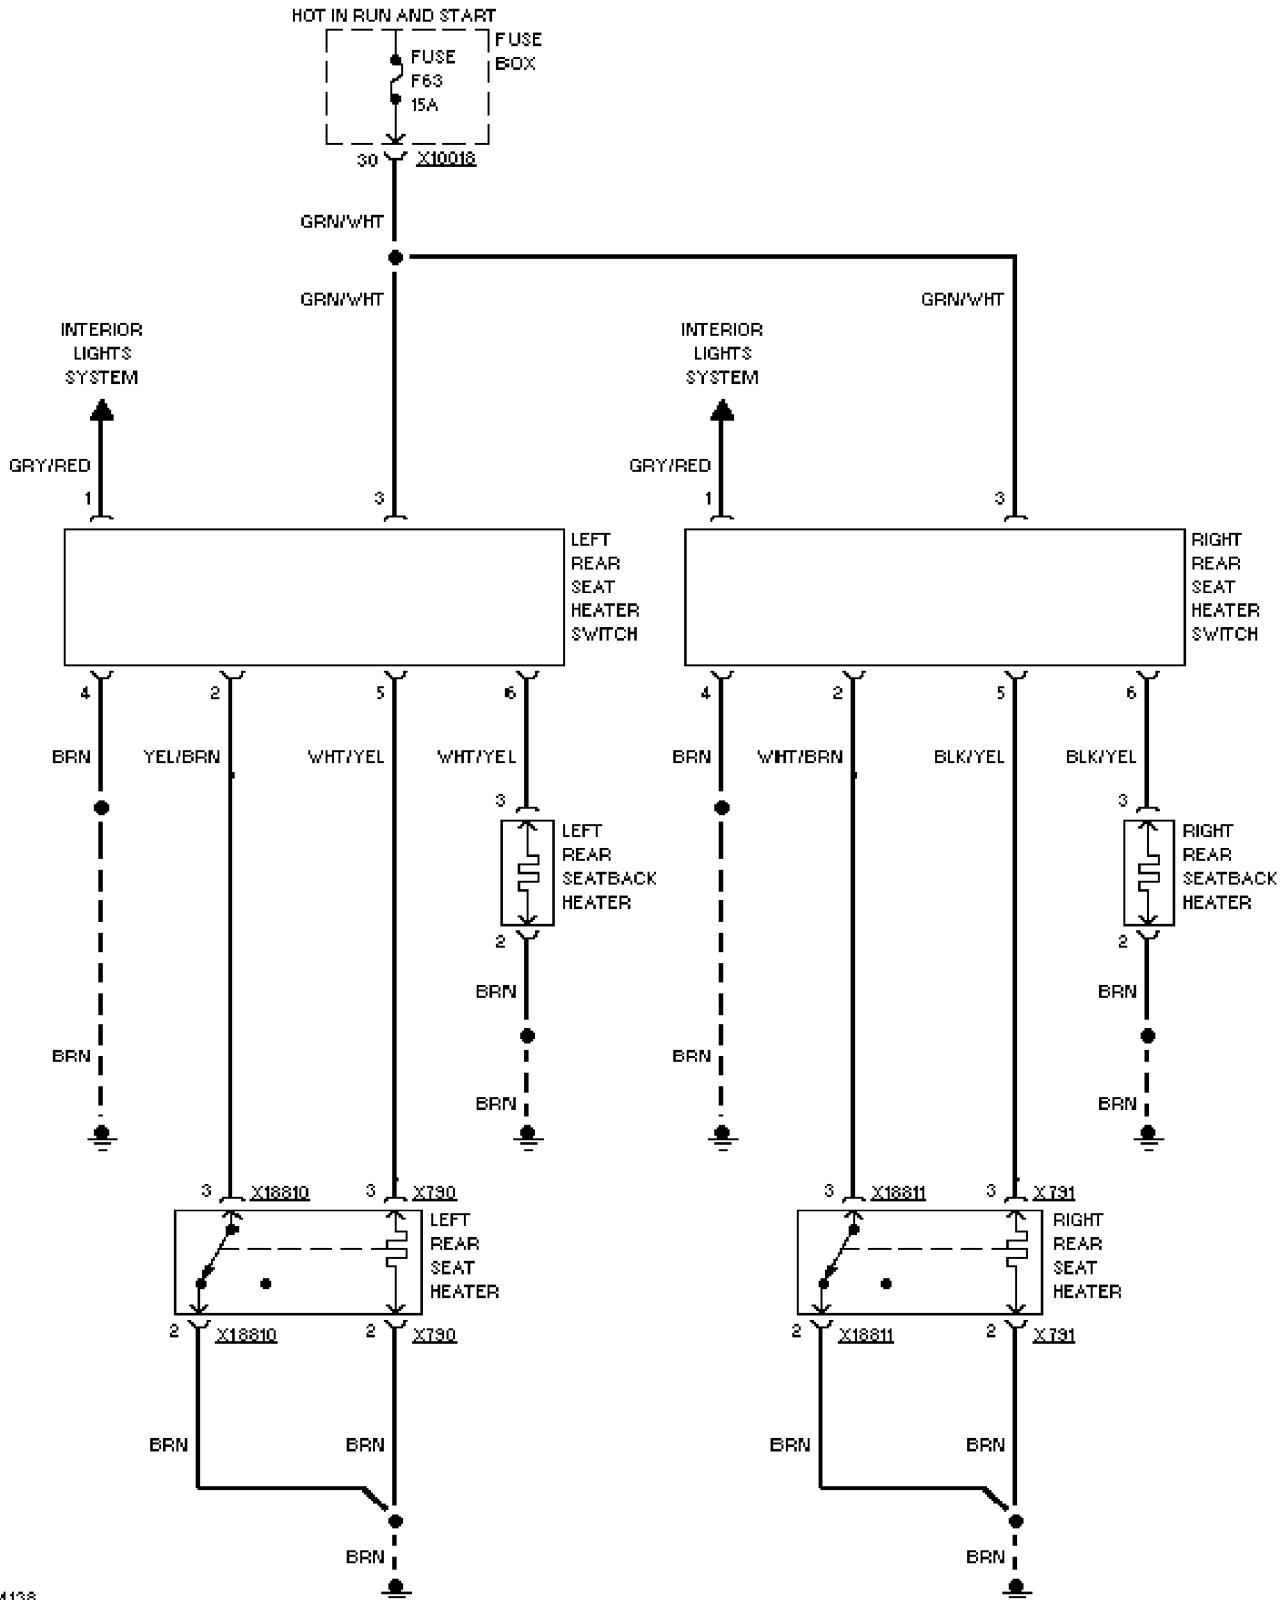

SYSTEM WIRING DIAGRAMS

Rear Seat Heater Circuit

1995 BMW 740iL

For DIAKOM-AUTO <http://www.diakom.ru> Taganrog support@diakom.ru (8634)315187

Copyright © 1998 Mitchell Repair Information Company, LLC

Thursday, November 23, 2000 12:52PM