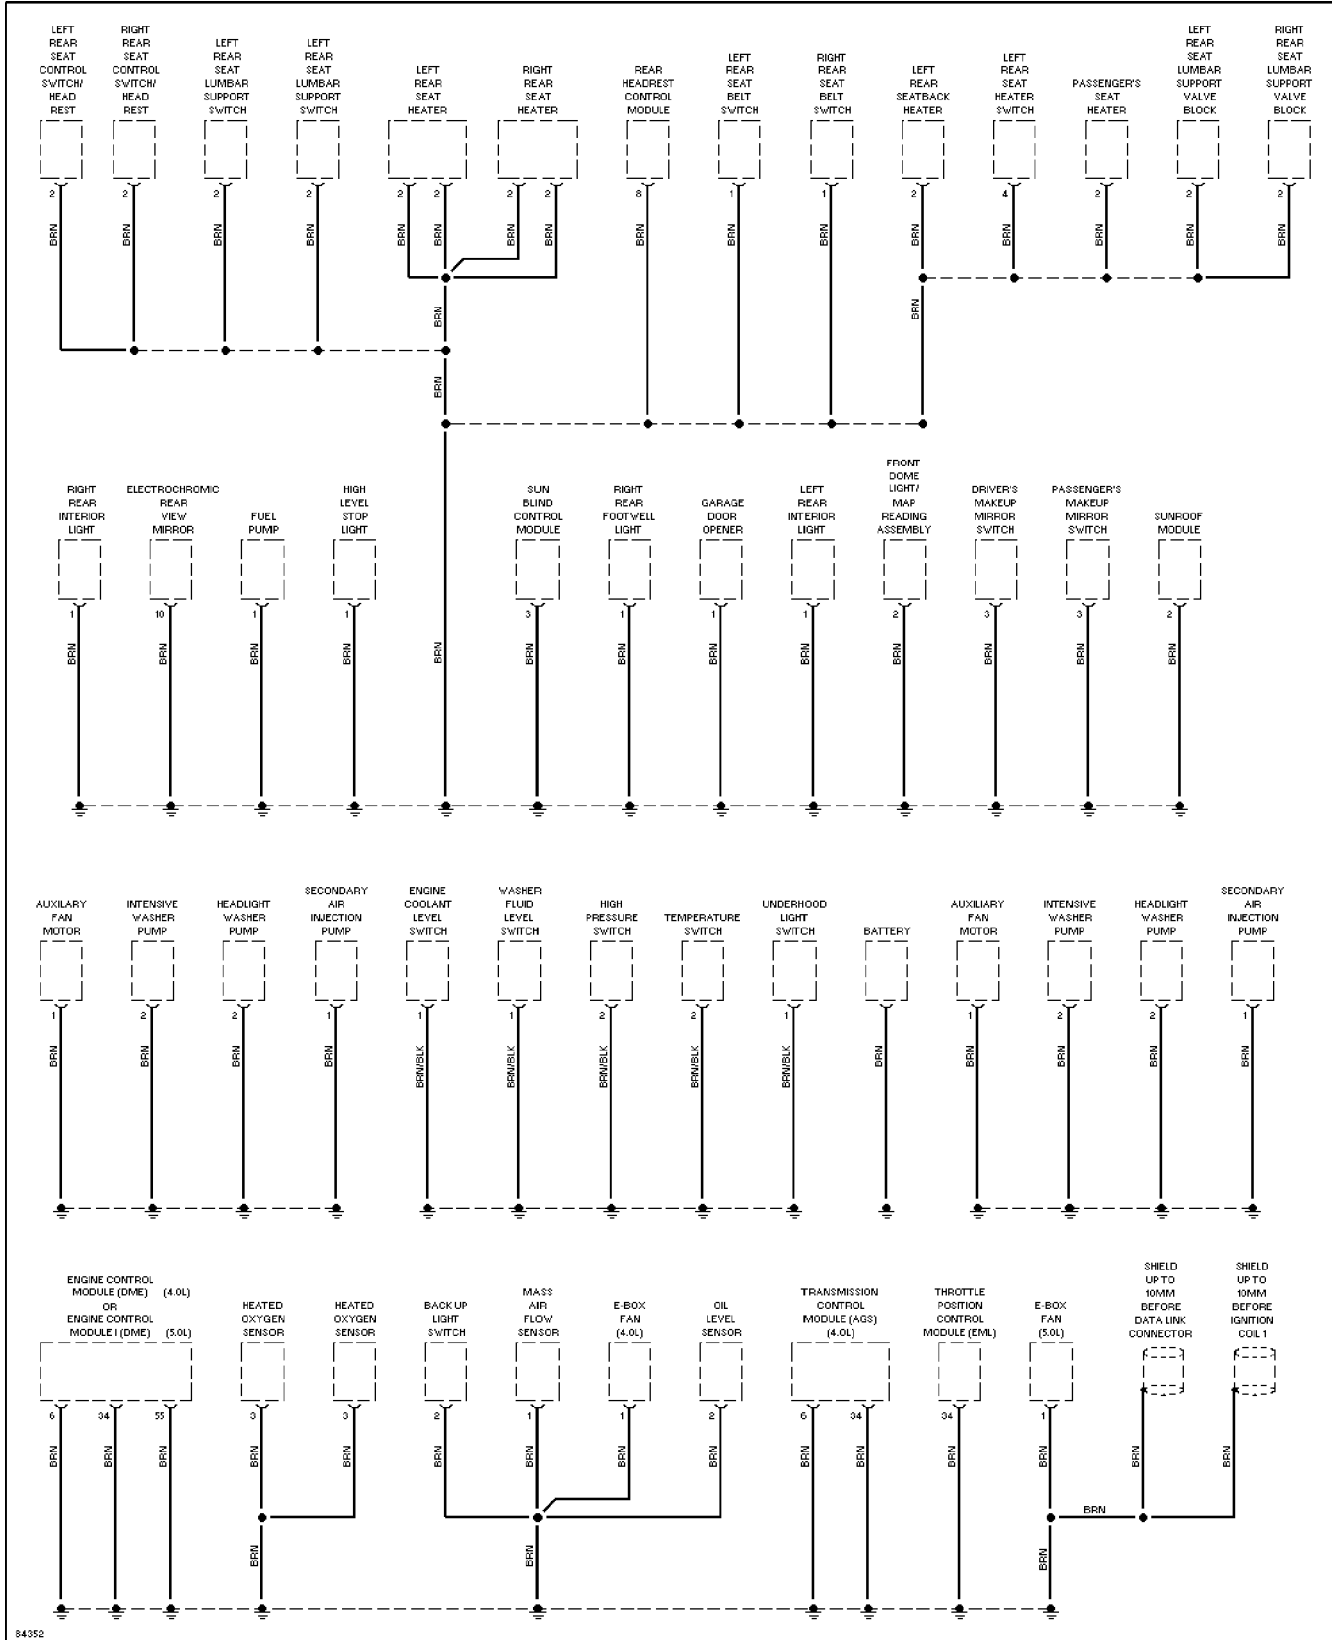

SYSTEM WIRING DIAGRAMS

Ground Distribution Circuit (3 of 5)

1995 BMW 740iL

For DIAKOM-AUTO <http://www.diakom.ru> Taganrog support@diakom.ru (8634)315187

Copyright © 1998 Mitchell Repair Information Company, LLC

Thursday, November 23, 2000 12:44PM