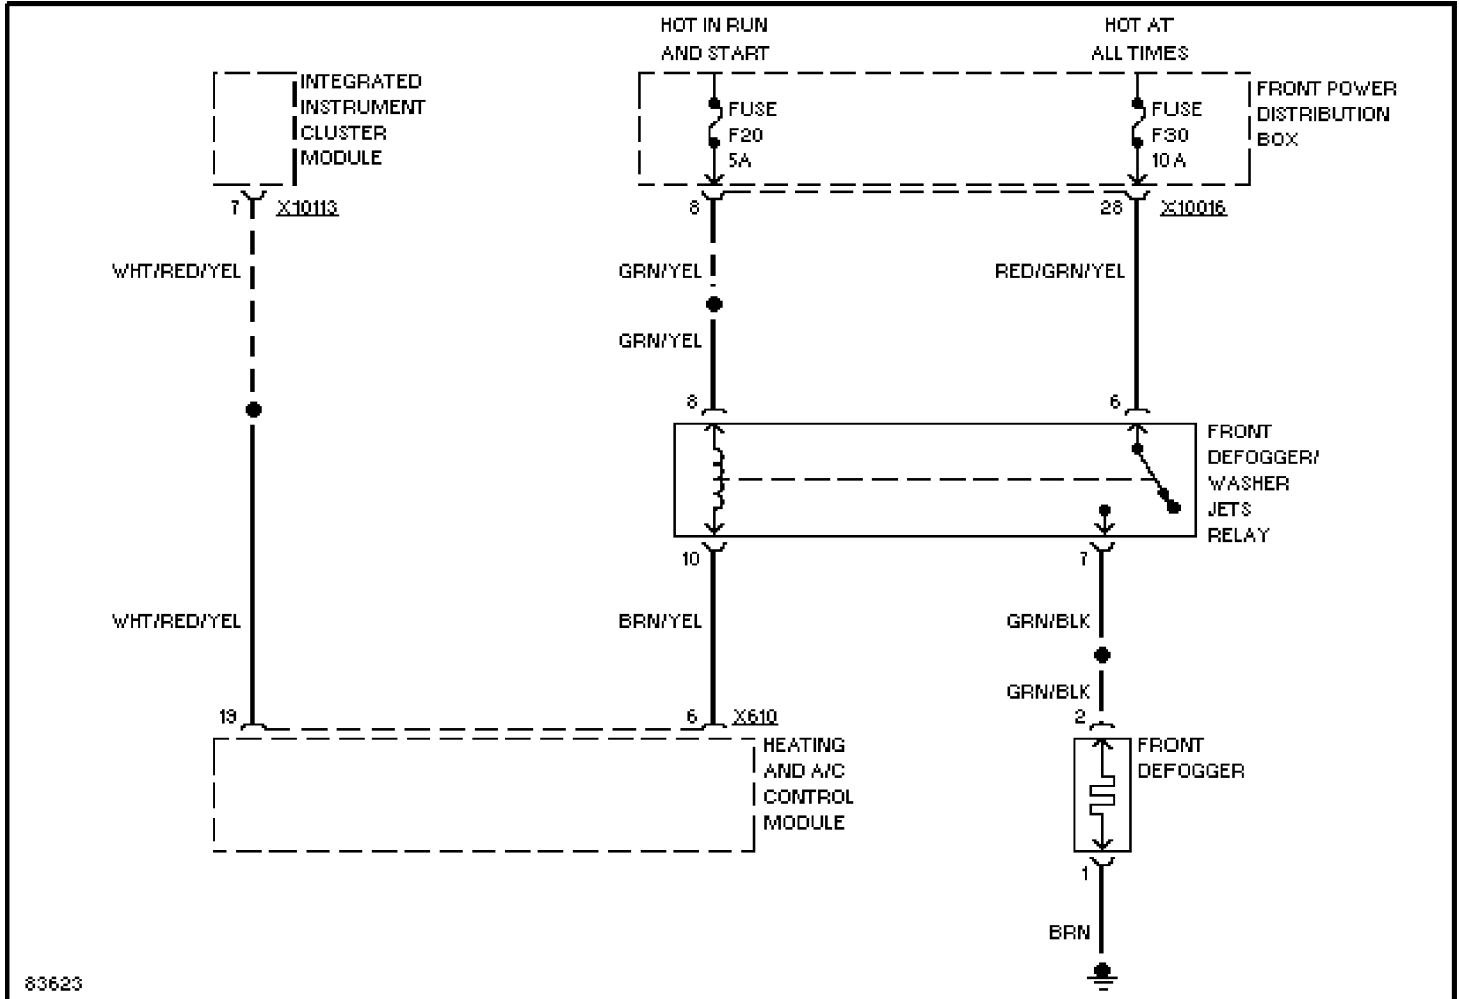

SYSTEM WIRING DIAGRAMS

Heated Windshield Washer Circuit

1995 BMW 740iL

For DIAKOM-AUTO <http://www.diakom.ru> Taganrog support@diakom.ru (8634)315187

Copyright © 1998 Mitchell Repair Information Company, LLC

Thursday, November 23, 2000 12:54PM