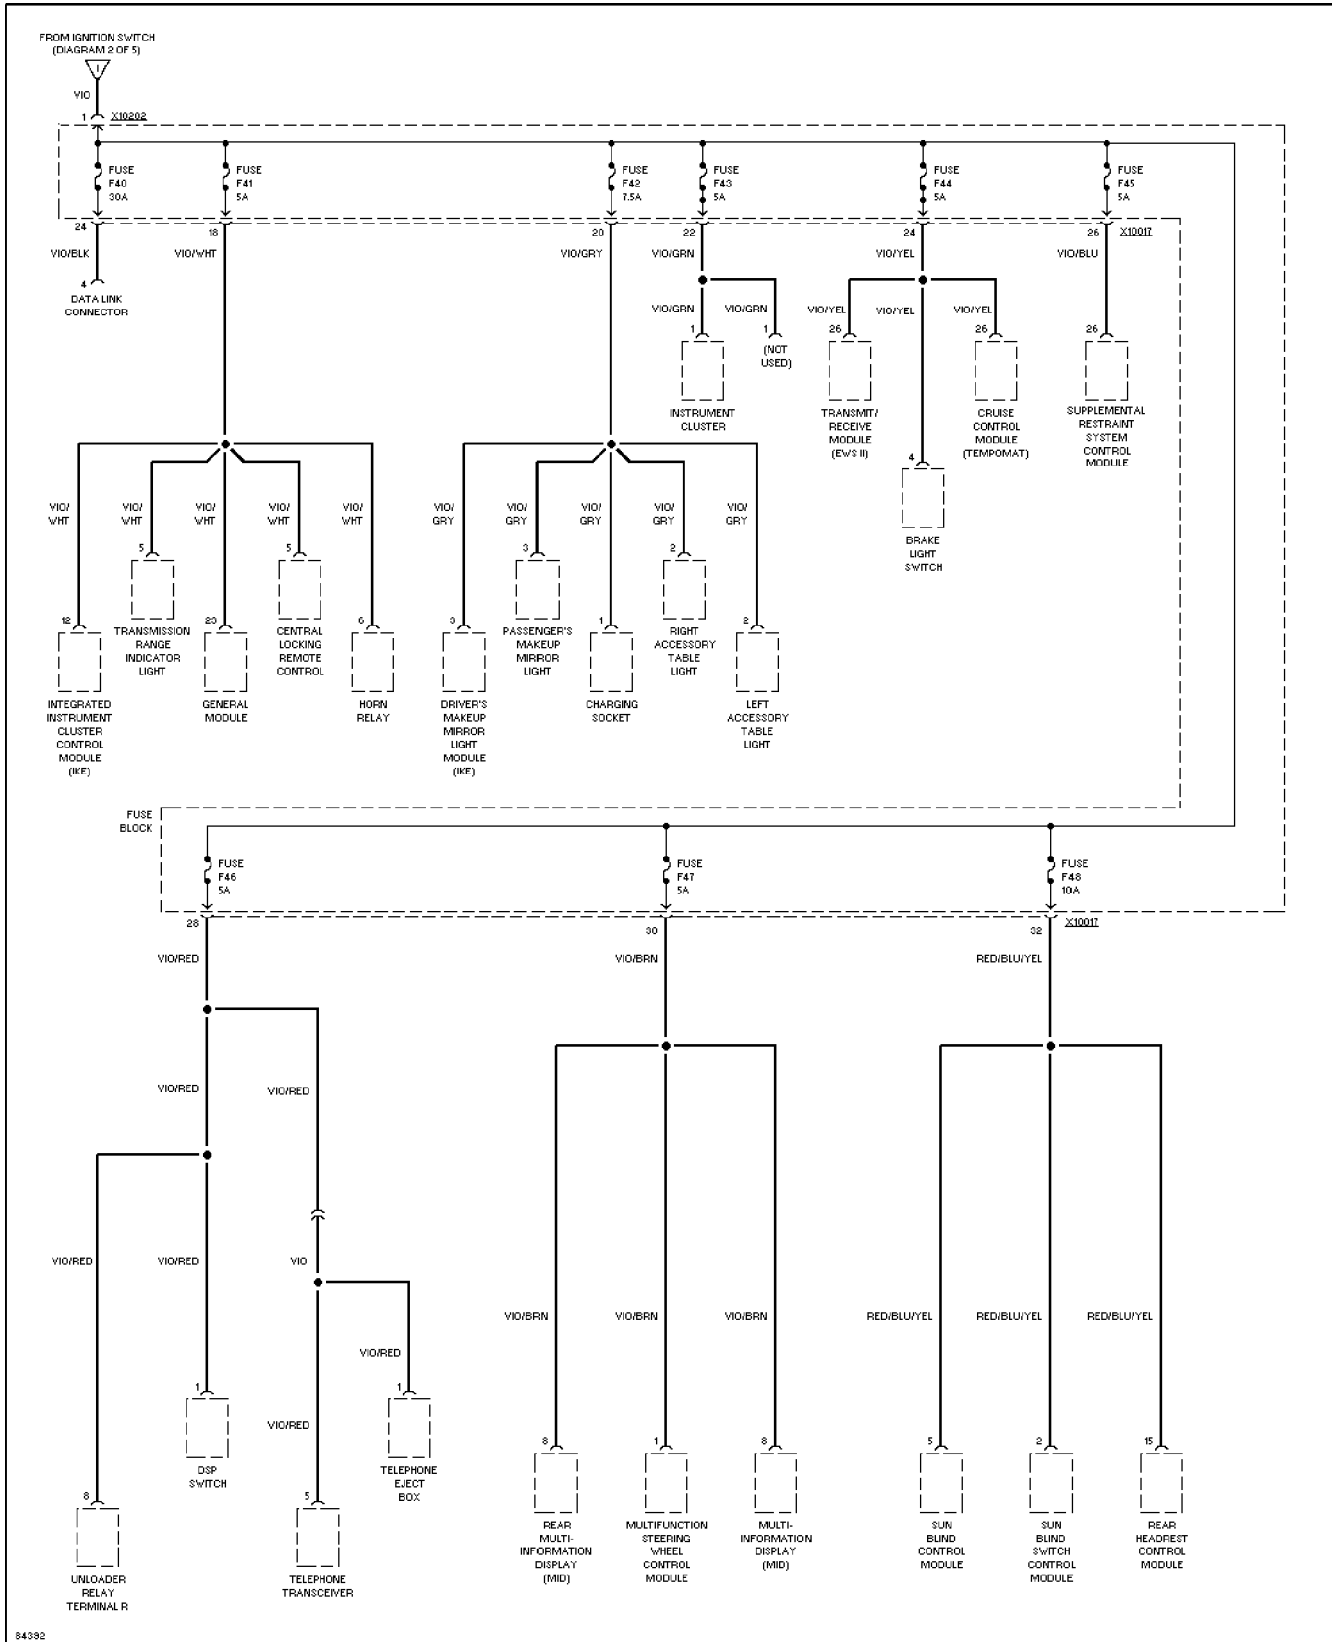

SYSTEM WIRING DIAGRAMS

Power Distribution Circuit (5 of 5)

1995 BMW 740iL

For DIAKOM-AUTO <http://www.diakom.ru> Taganrog support@diakom.ru (8634)315187

Copyright © 1998 Mitchell Repair Information Company, LLC

Thursday, November 23, 2000 12:51PM