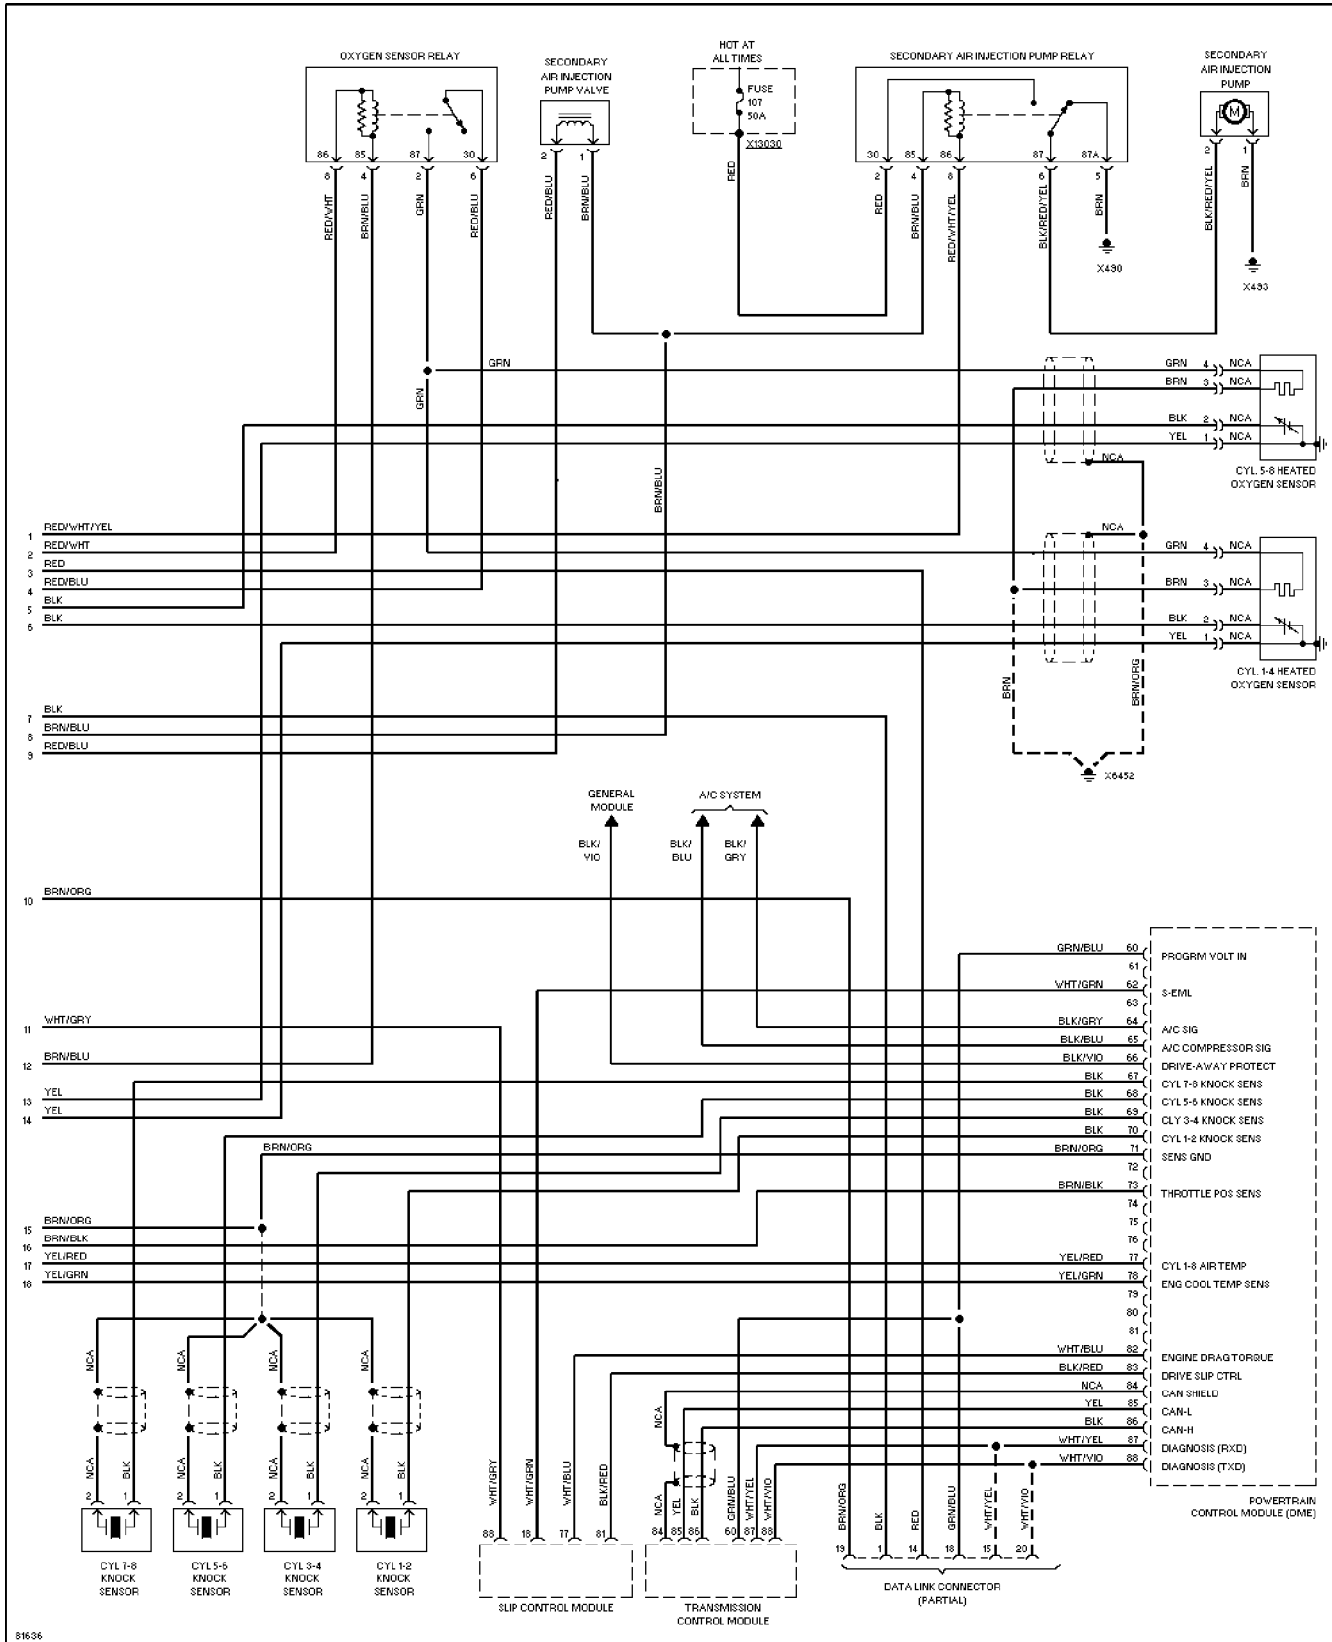

SYSTEM WIRING DIAGRAMS

4.0L, Engine Performance Circuits (3 of 3)

1995 BMW 740iL

For DIAKOM-AUTO <http://www.diakom.ru> Taganrog support@diakom.ru (8634)315187

Copyright © 1998 Mitchell Repair Information Company, LLC

Thursday, November 23, 2000 12:32PM