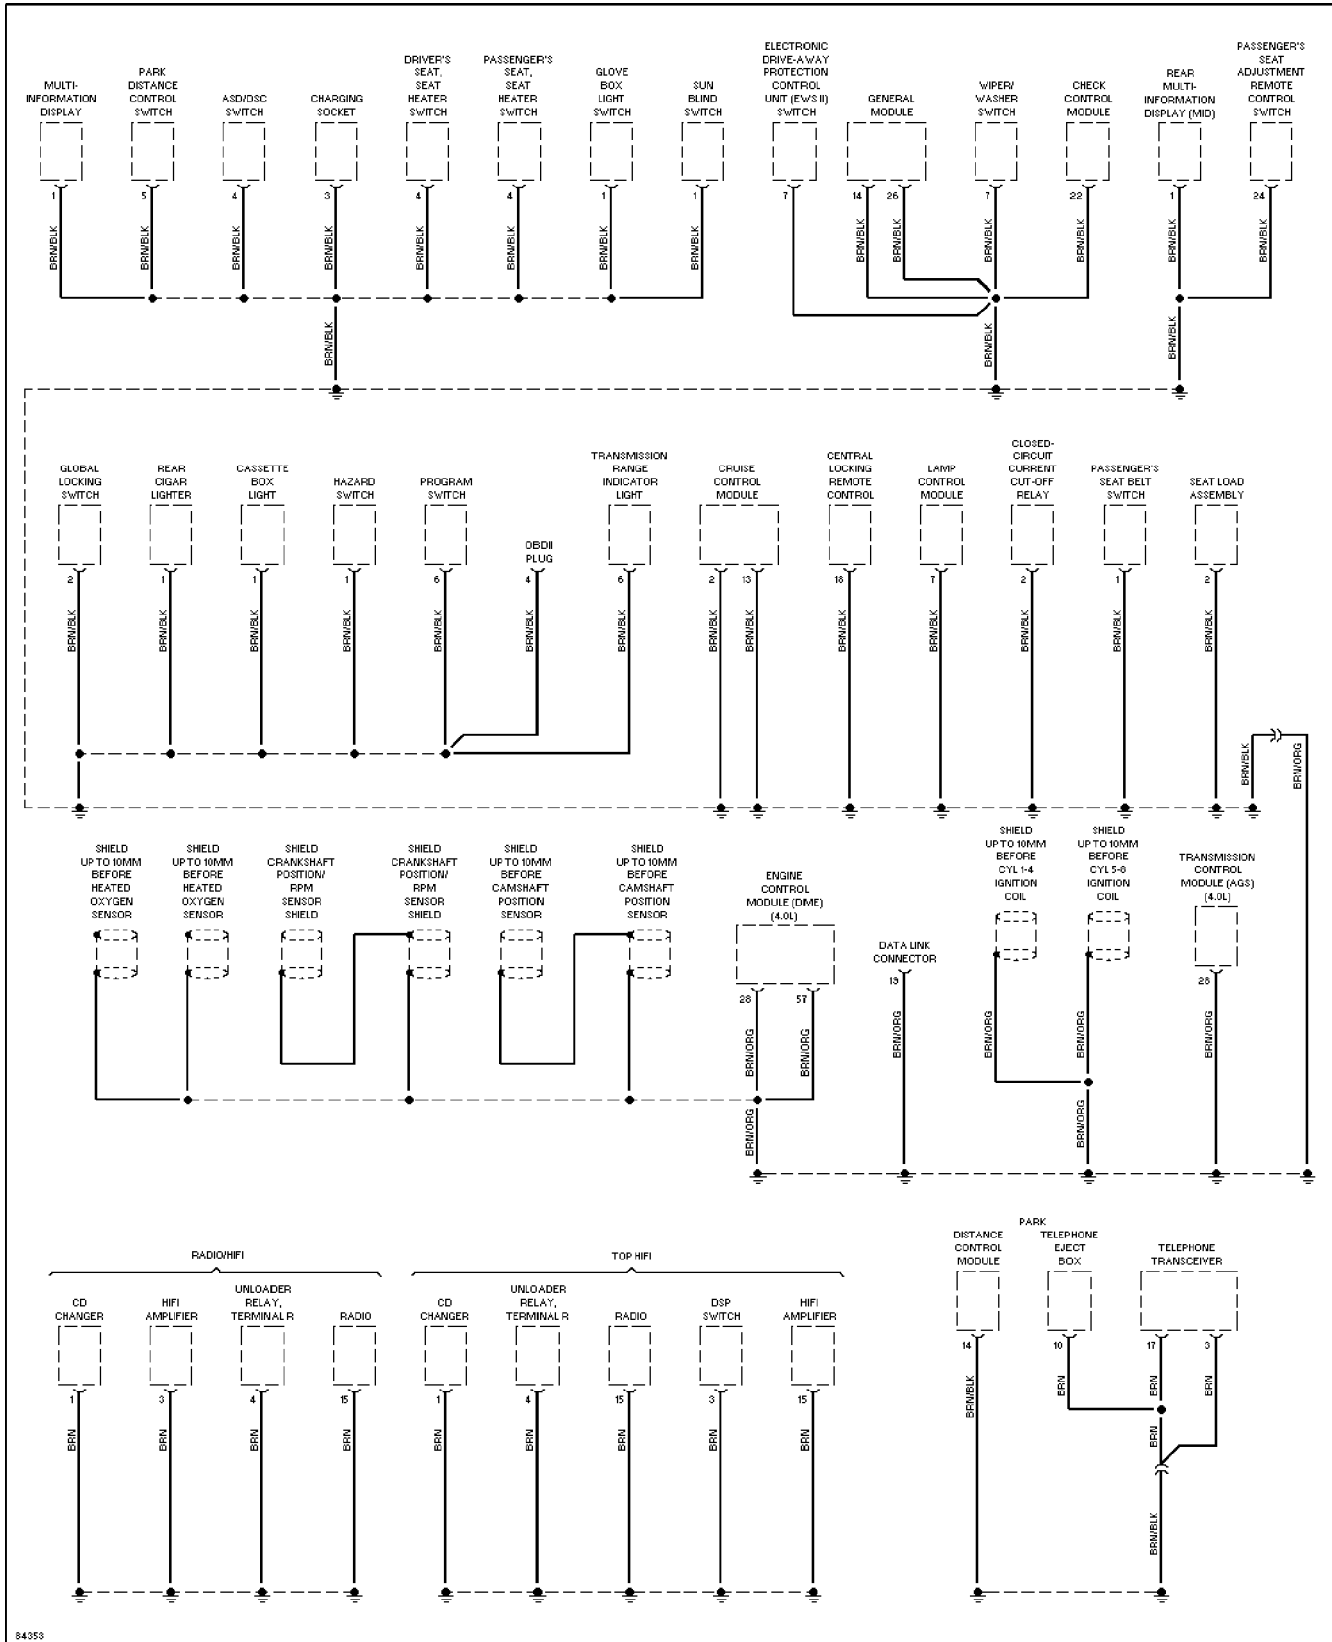

SYSTEM WIRING DIAGRAMS

Ground Distribution Circuit (4 of 5)

1995 BMW 740iL

For DIAKOM-AUTO <http://www.diakom.ru> Taganrog support@diakom.ru (8634)315187

Copyright © 1998 Mitchell Repair Information Company, LLC

Thursday, November 23, 2000 12:44PM