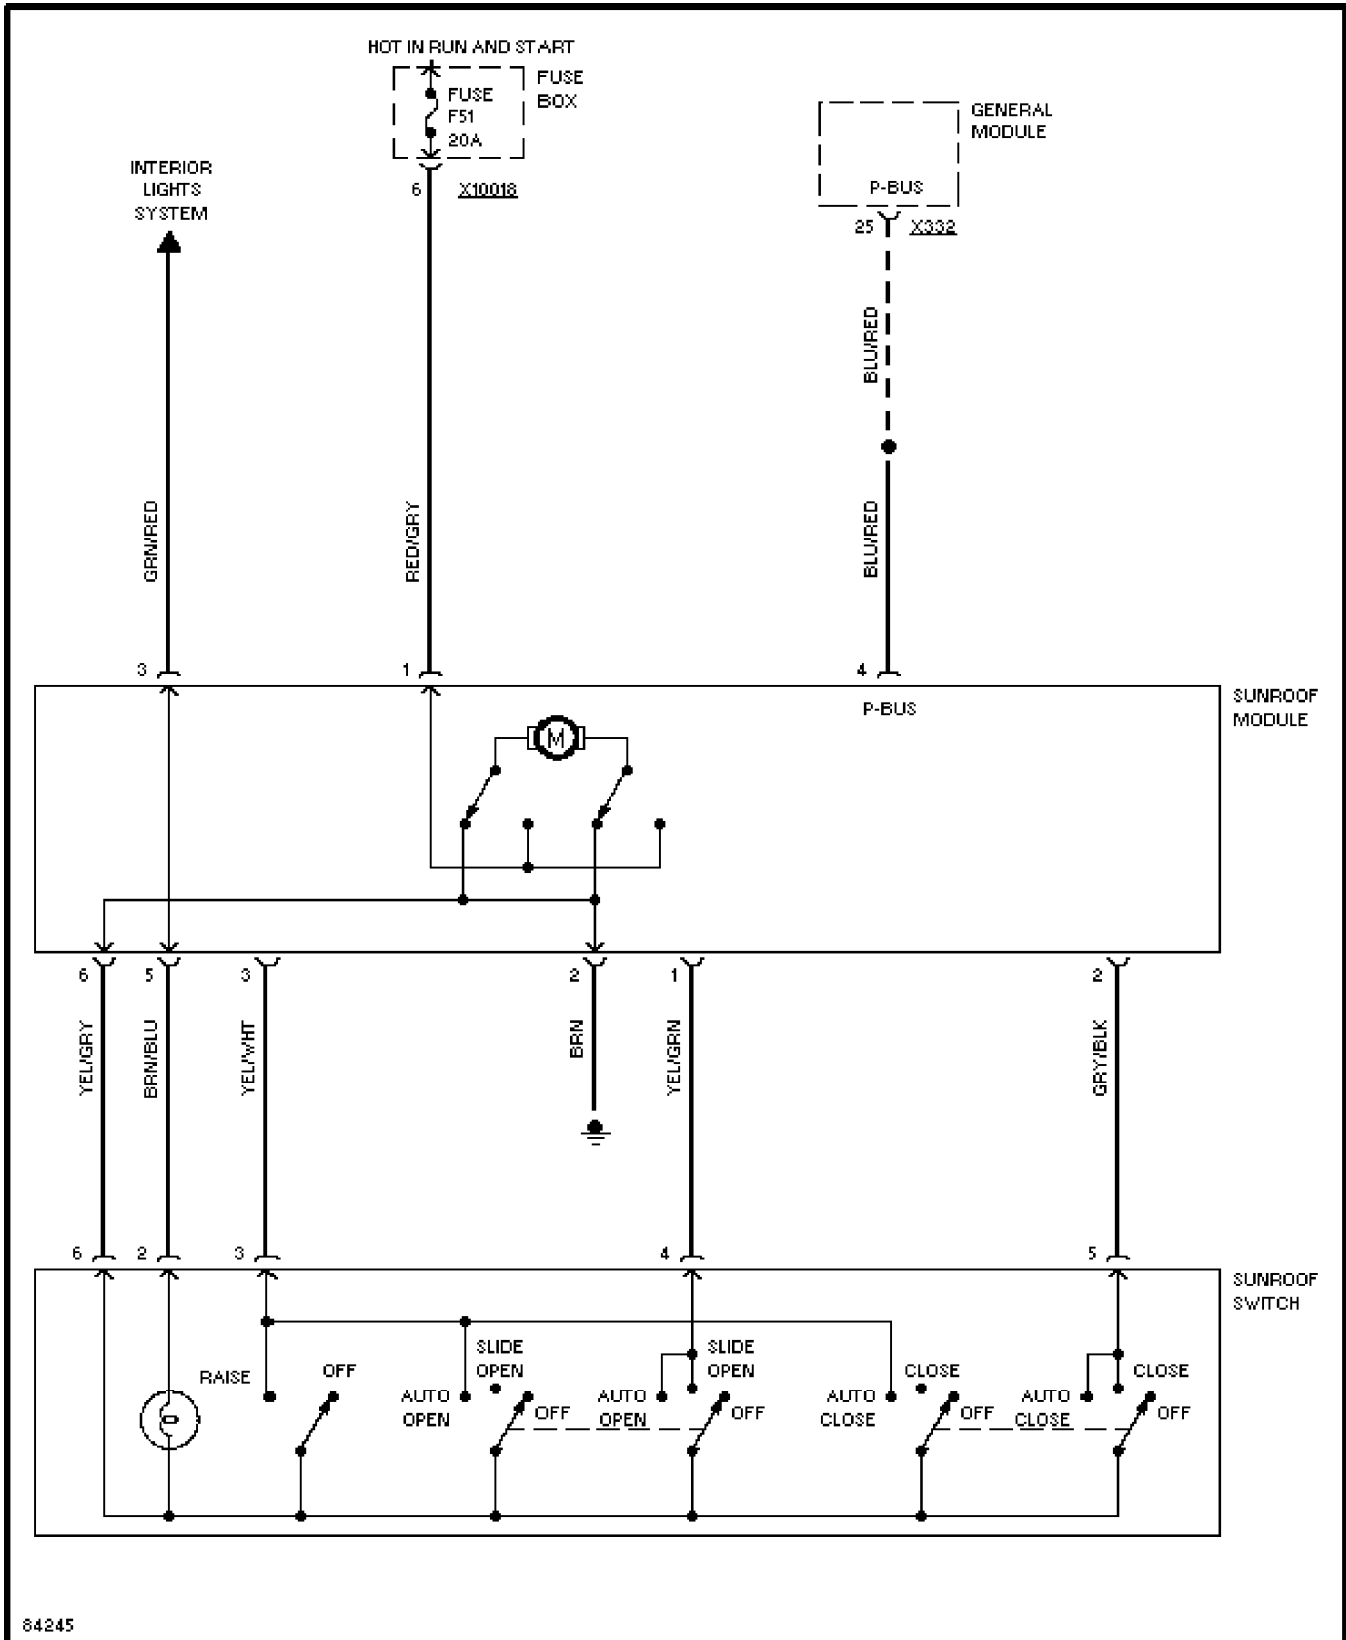

SYSTEM WIRING DIAGRAMS

Sunroof Circuit

1995 BMW 740iL

For DIAKOM-AUTO <http://www.diakom.ru> Taganrog support@diakom.ru (8634)315187

Copyright © 1998 Mitchell Repair Information Company, LLC

Thursday, November 23, 2000 12:52PM