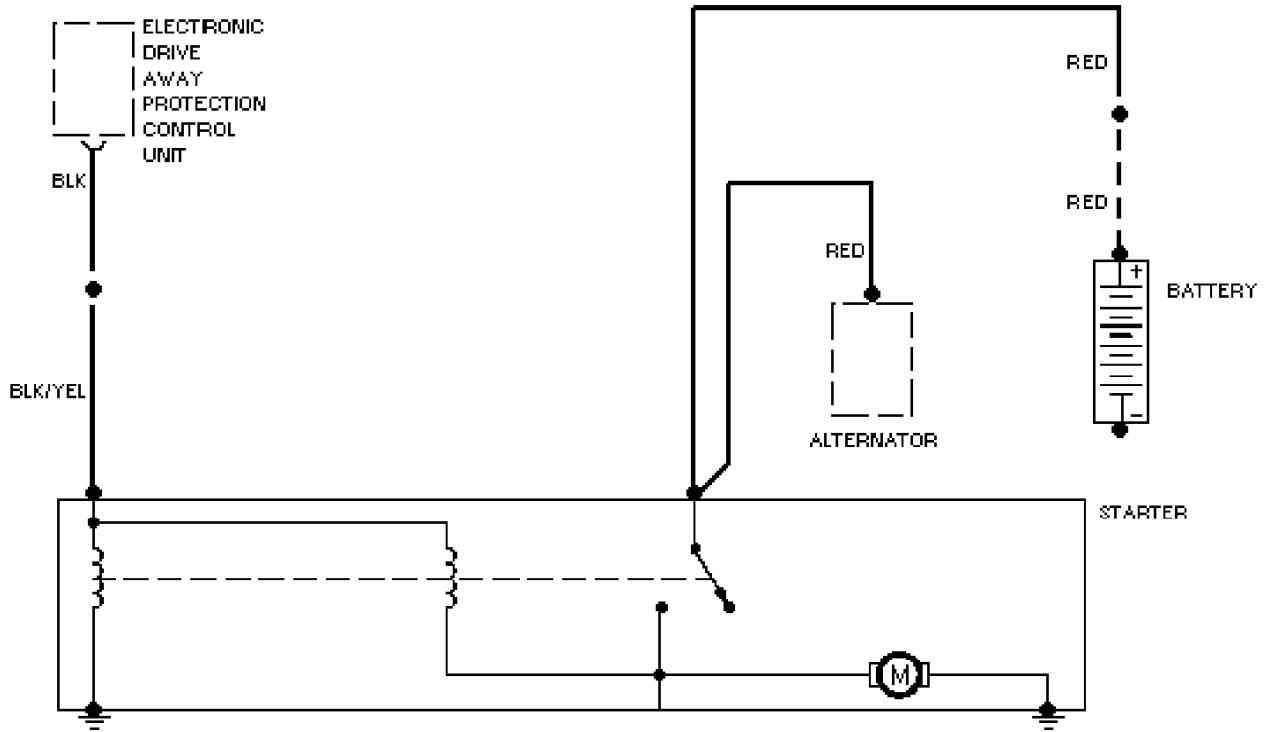

SYSTEM WIRING DIAGRAMS

Starting Circuit

1995 BMW 740iL

For DIAKOM-AUTO <http://www.diakom.ru> Taganrog support@diakom.ru (8634)315187

Copyright © 1998 Mitchell Repair Information Company, LLC

Thursday, November 23, 2000 12:53PM