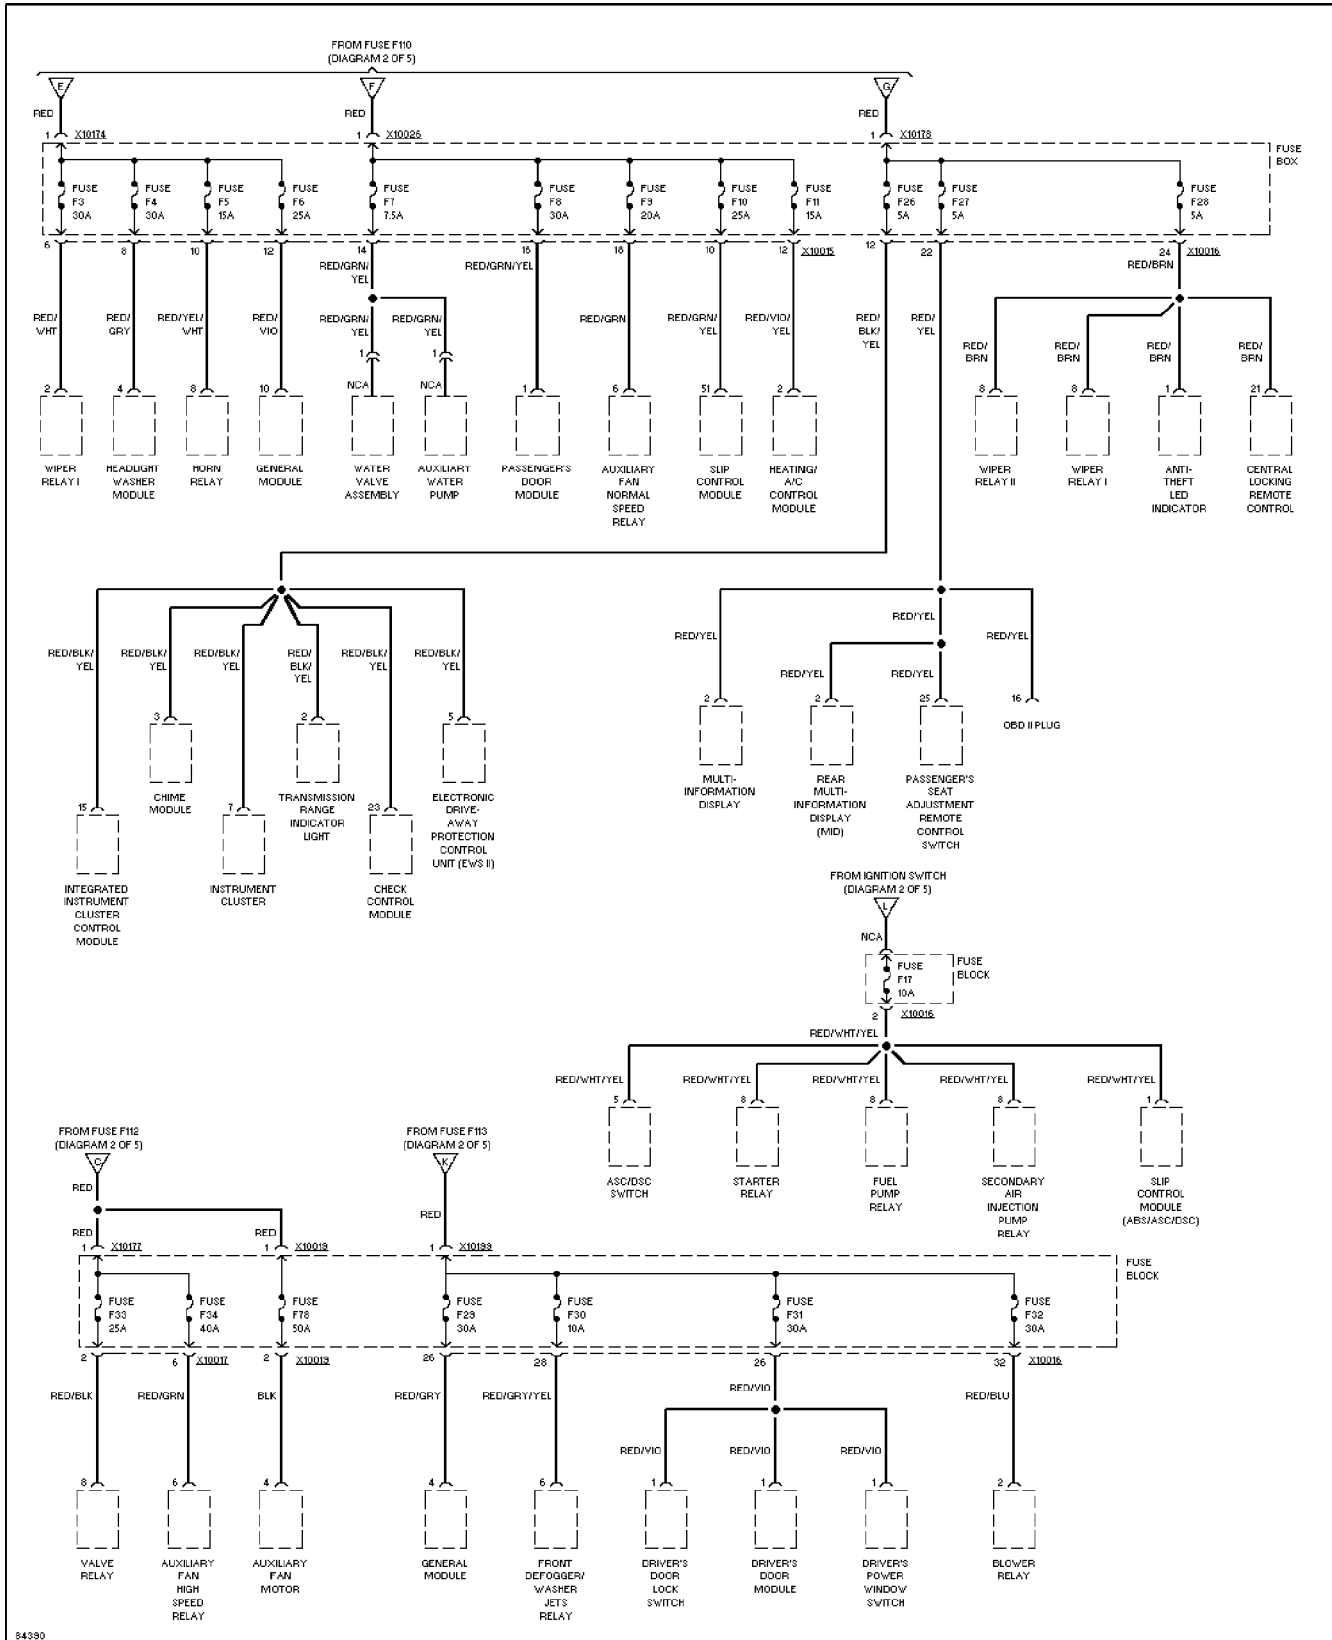

SYSTEM WIRING DIAGRAMS

Power Distribution Circuit (3 of 5)

1995 BMW 740iL

For DIAKOM-AUTO <http://www.diakom.ru> Taganrog support@diakom.ru (8634)315187

Copyright © 1998 Mitchell Repair Information Company, LLC

Thursday, November 23, 2000 12:50PM