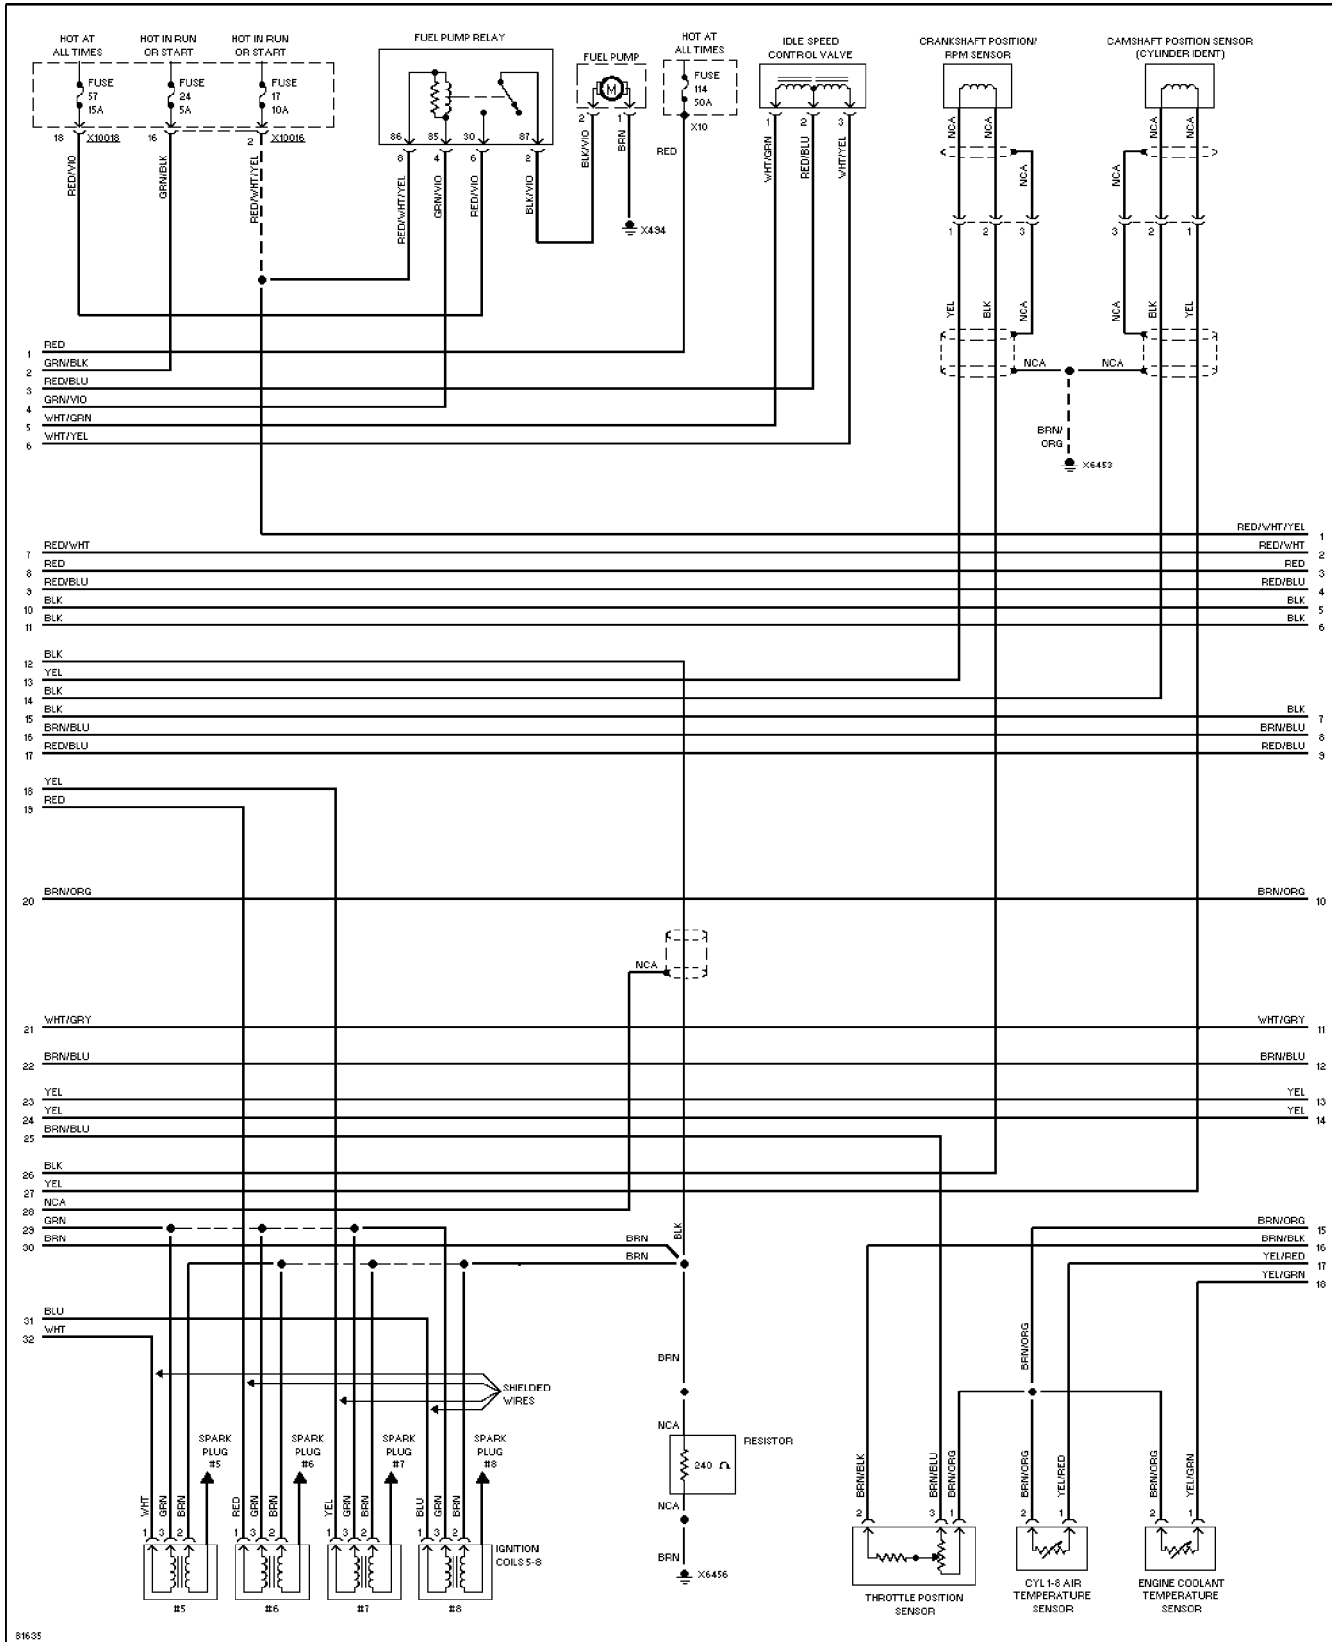

SYSTEM WIRING DIAGRAMS

4.0L, Engine Performance Circuits (2 of 3)

1995 BMW 740iL

For DIAKOM-AUTO <http://www.diakom.ru> Taganrog support@diakom.ru (8634)315187

Copyright © 1998 Mitchell Repair Information Company, LLC

Thursday, November 23, 2000 12:32PM