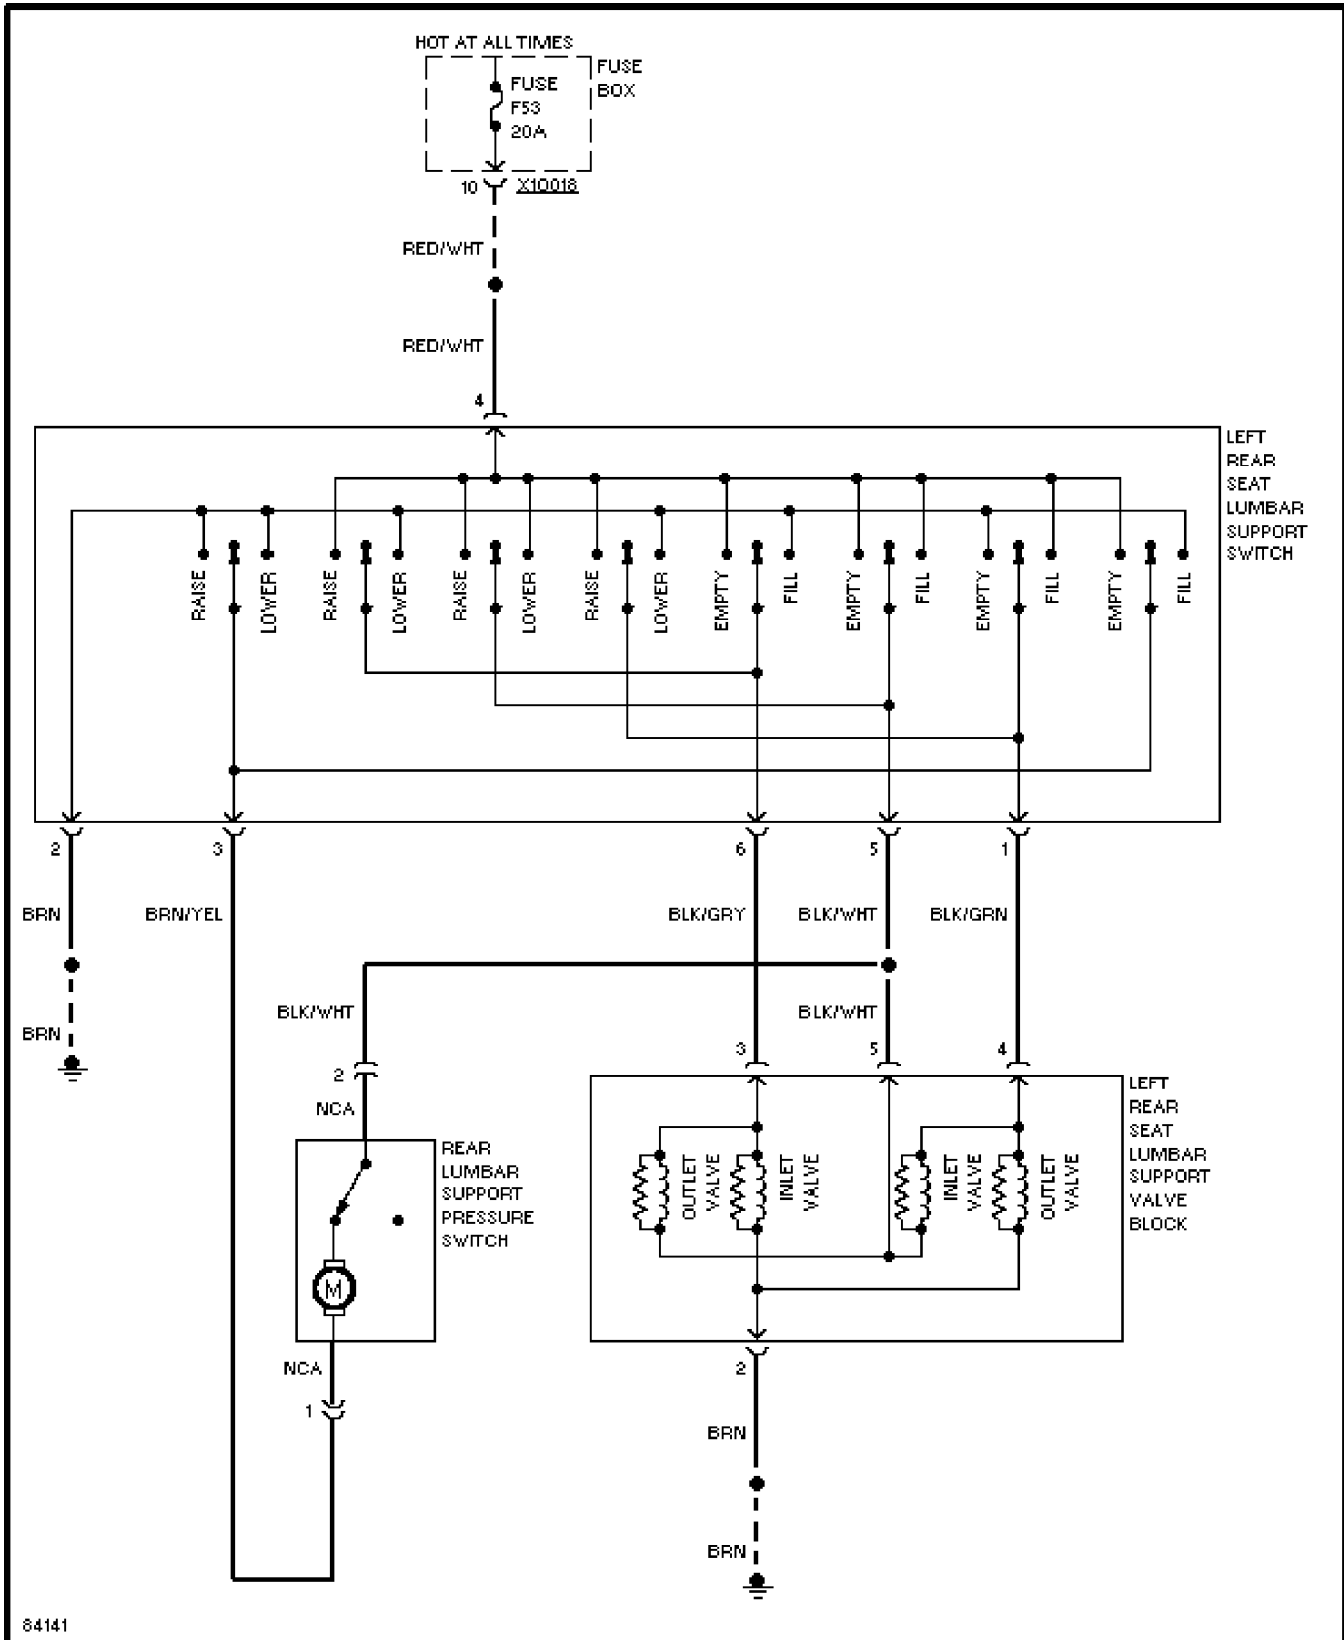

SYSTEM WIRING DIAGRAMS

Left Rear Lumbar Circuit

1995 BMW 740iL

For DIAKOM-AUTO <http://www.diakom.ru> Taganrog support@diakom.ru (8634)315187

Copyright © 1998 Mitchell Repair Information Company, LLC

Thursday, November 23, 2000 12:51PM