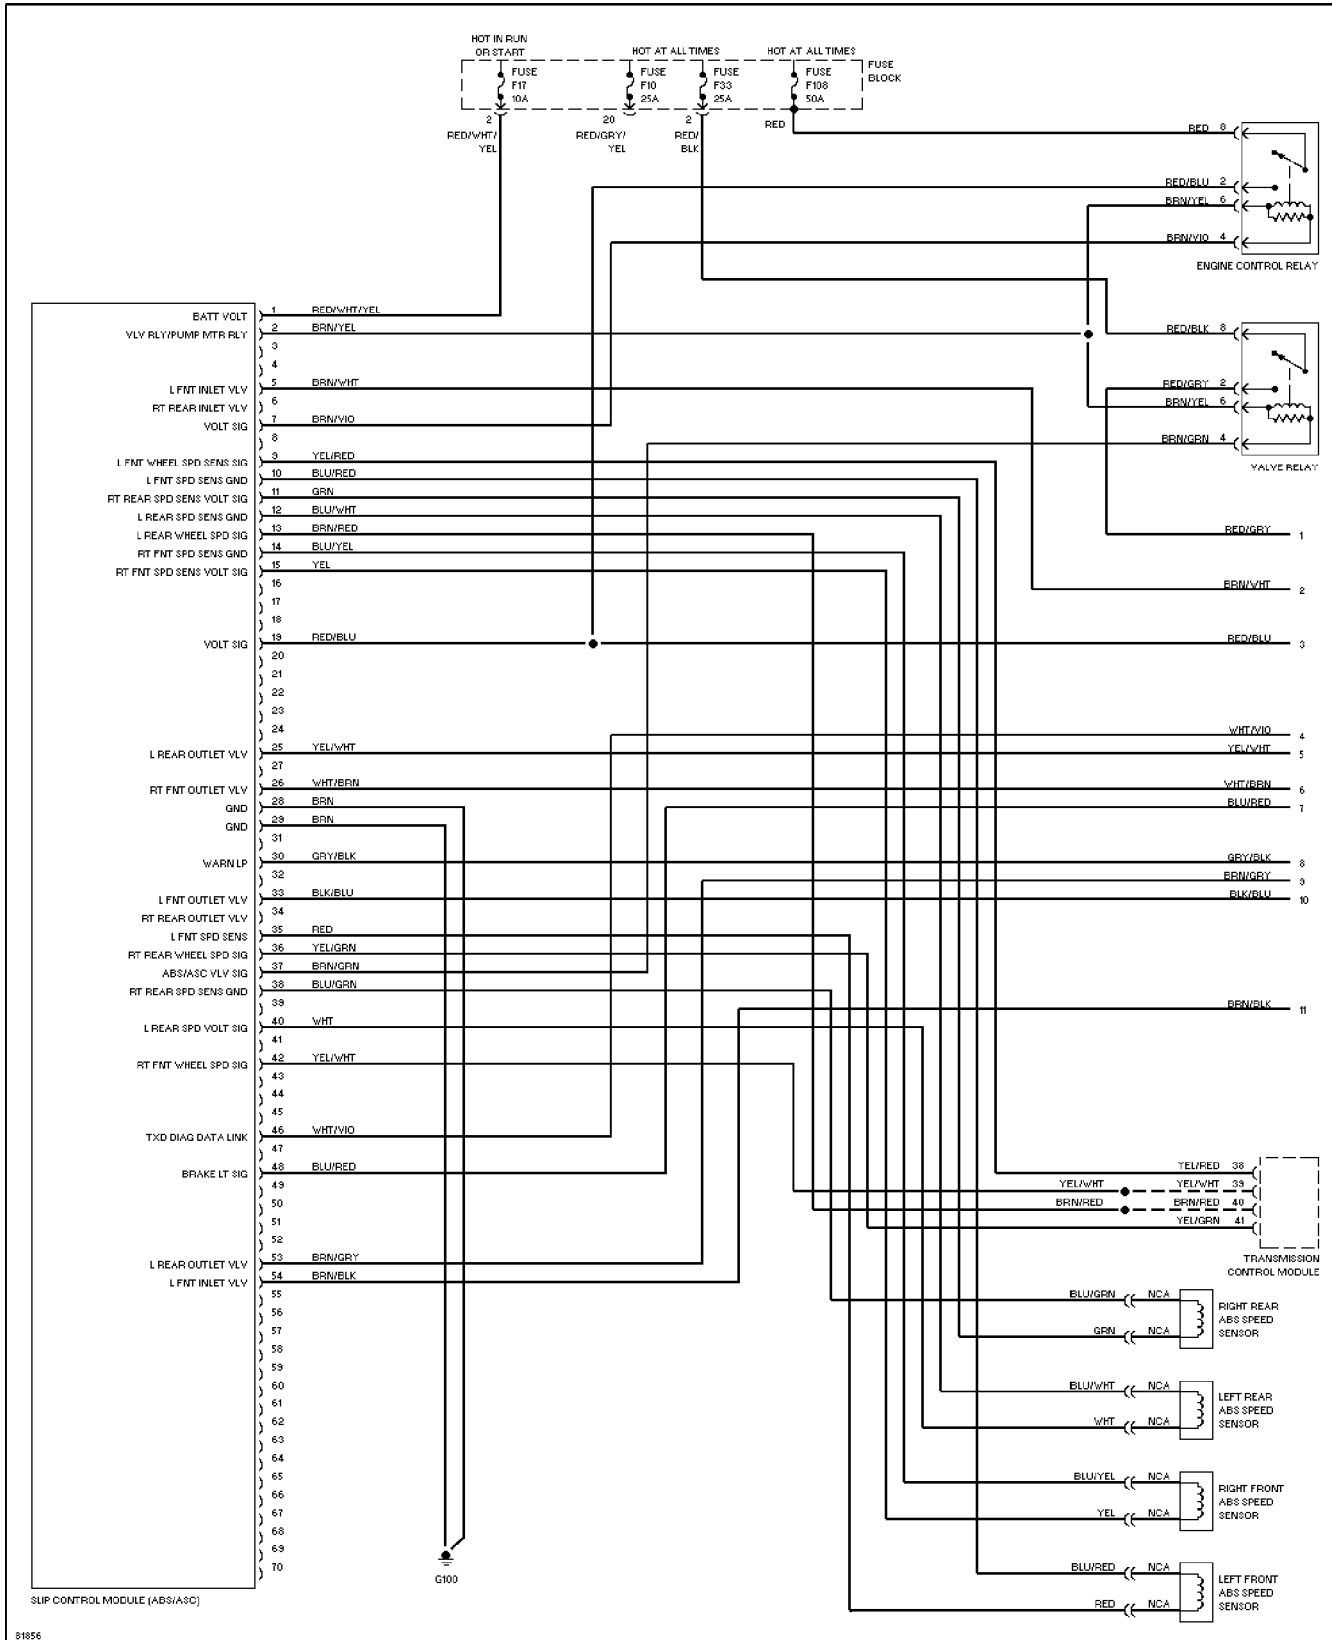

SYSTEM WIRING DIAGRAMS

Anti-lock Brake Circuits, W/O Traction Control (1 of 2)

1995 BMW 740iL

For DIAKOM-AUTO <http://www.diakom.ru> Taganrog support@diakom.ru (8634)315187

Copyright © 1998 Mitchell Repair Information Company, LLC

Thursday, November 23, 2000 12:30PM