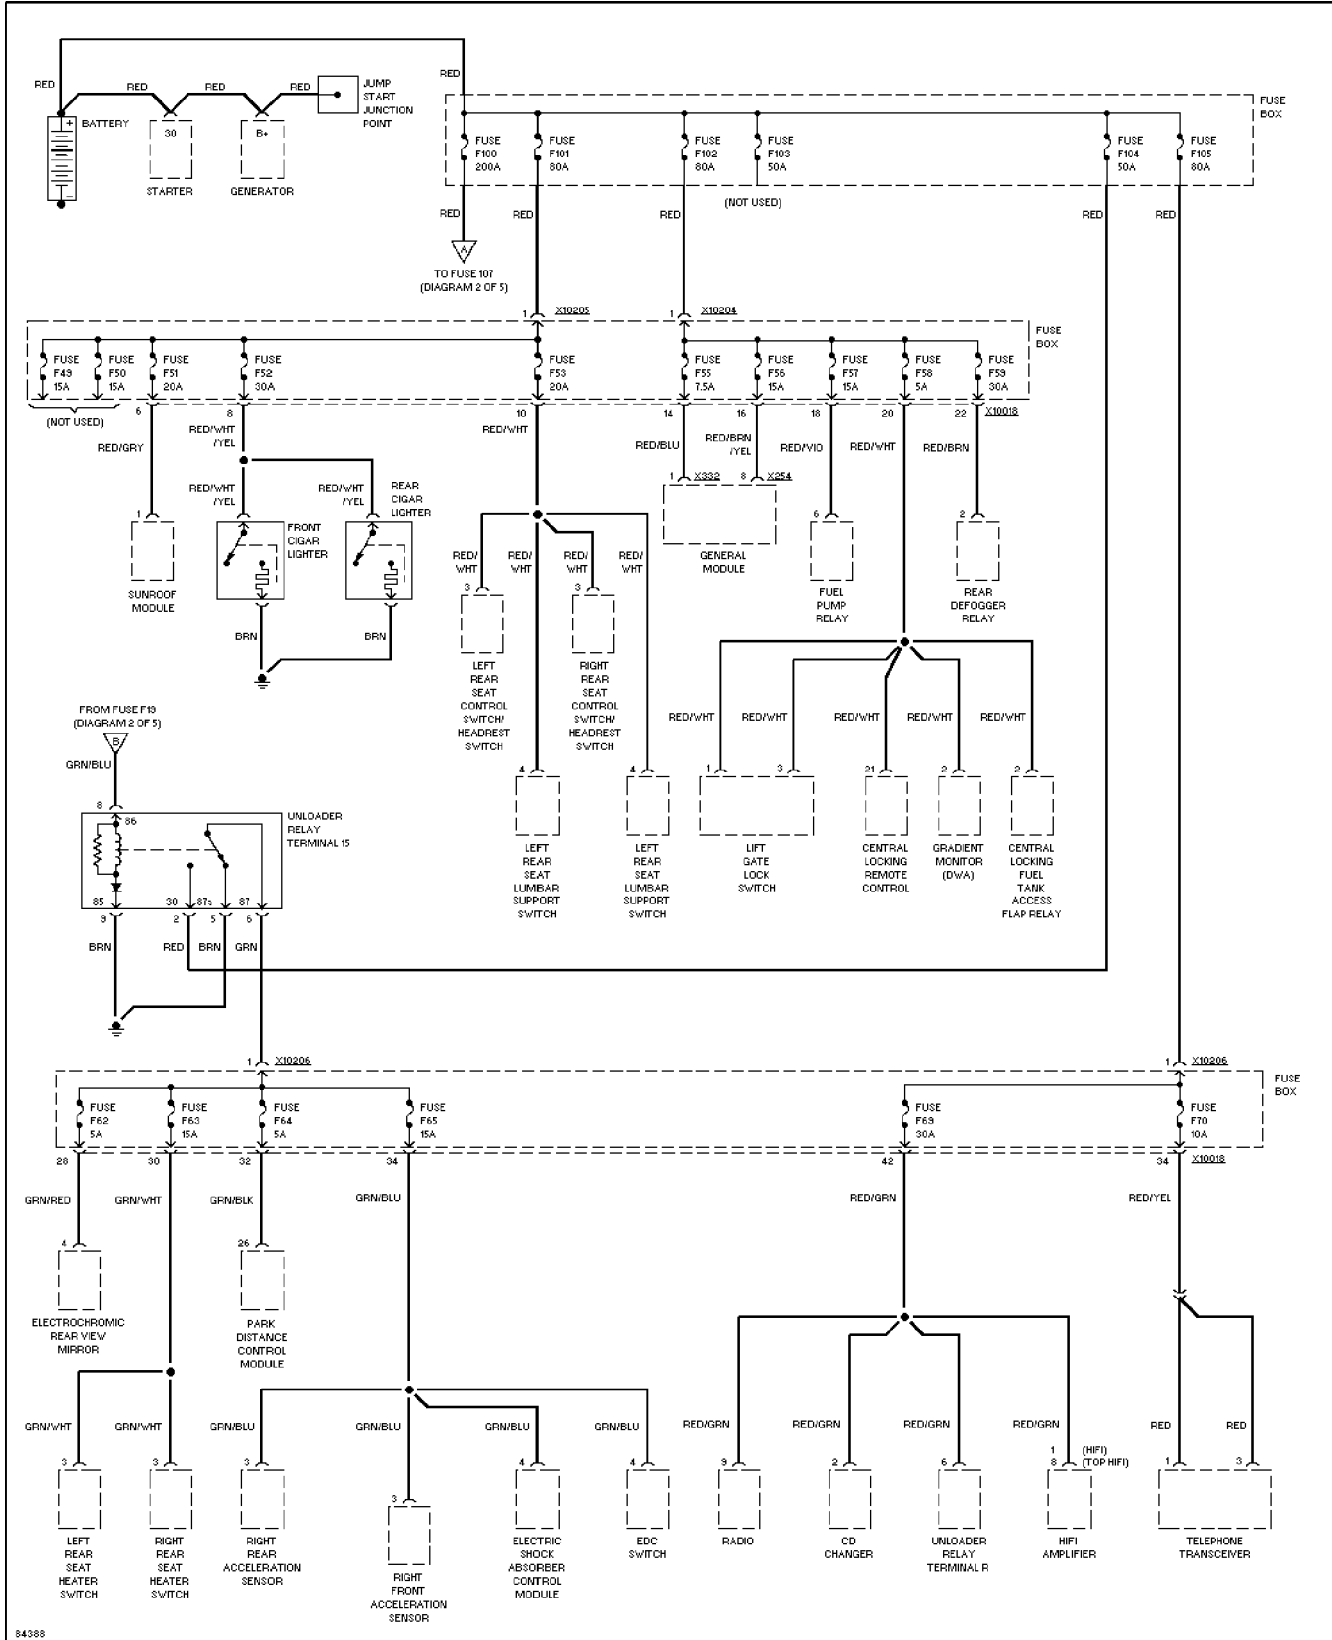

SYSTEM WIRING DIAGRAMS

Power Distribution Circuit (1 of 5)

1995 BMW 740iL

For DIAKOM-AUTO <http://www.diakom.ru> Taganrog support@diakom.ru (8634)315187

Copyright © 1998 Mitchell Repair Information Company, LLC

Thursday, November 23, 2000 12:46PM