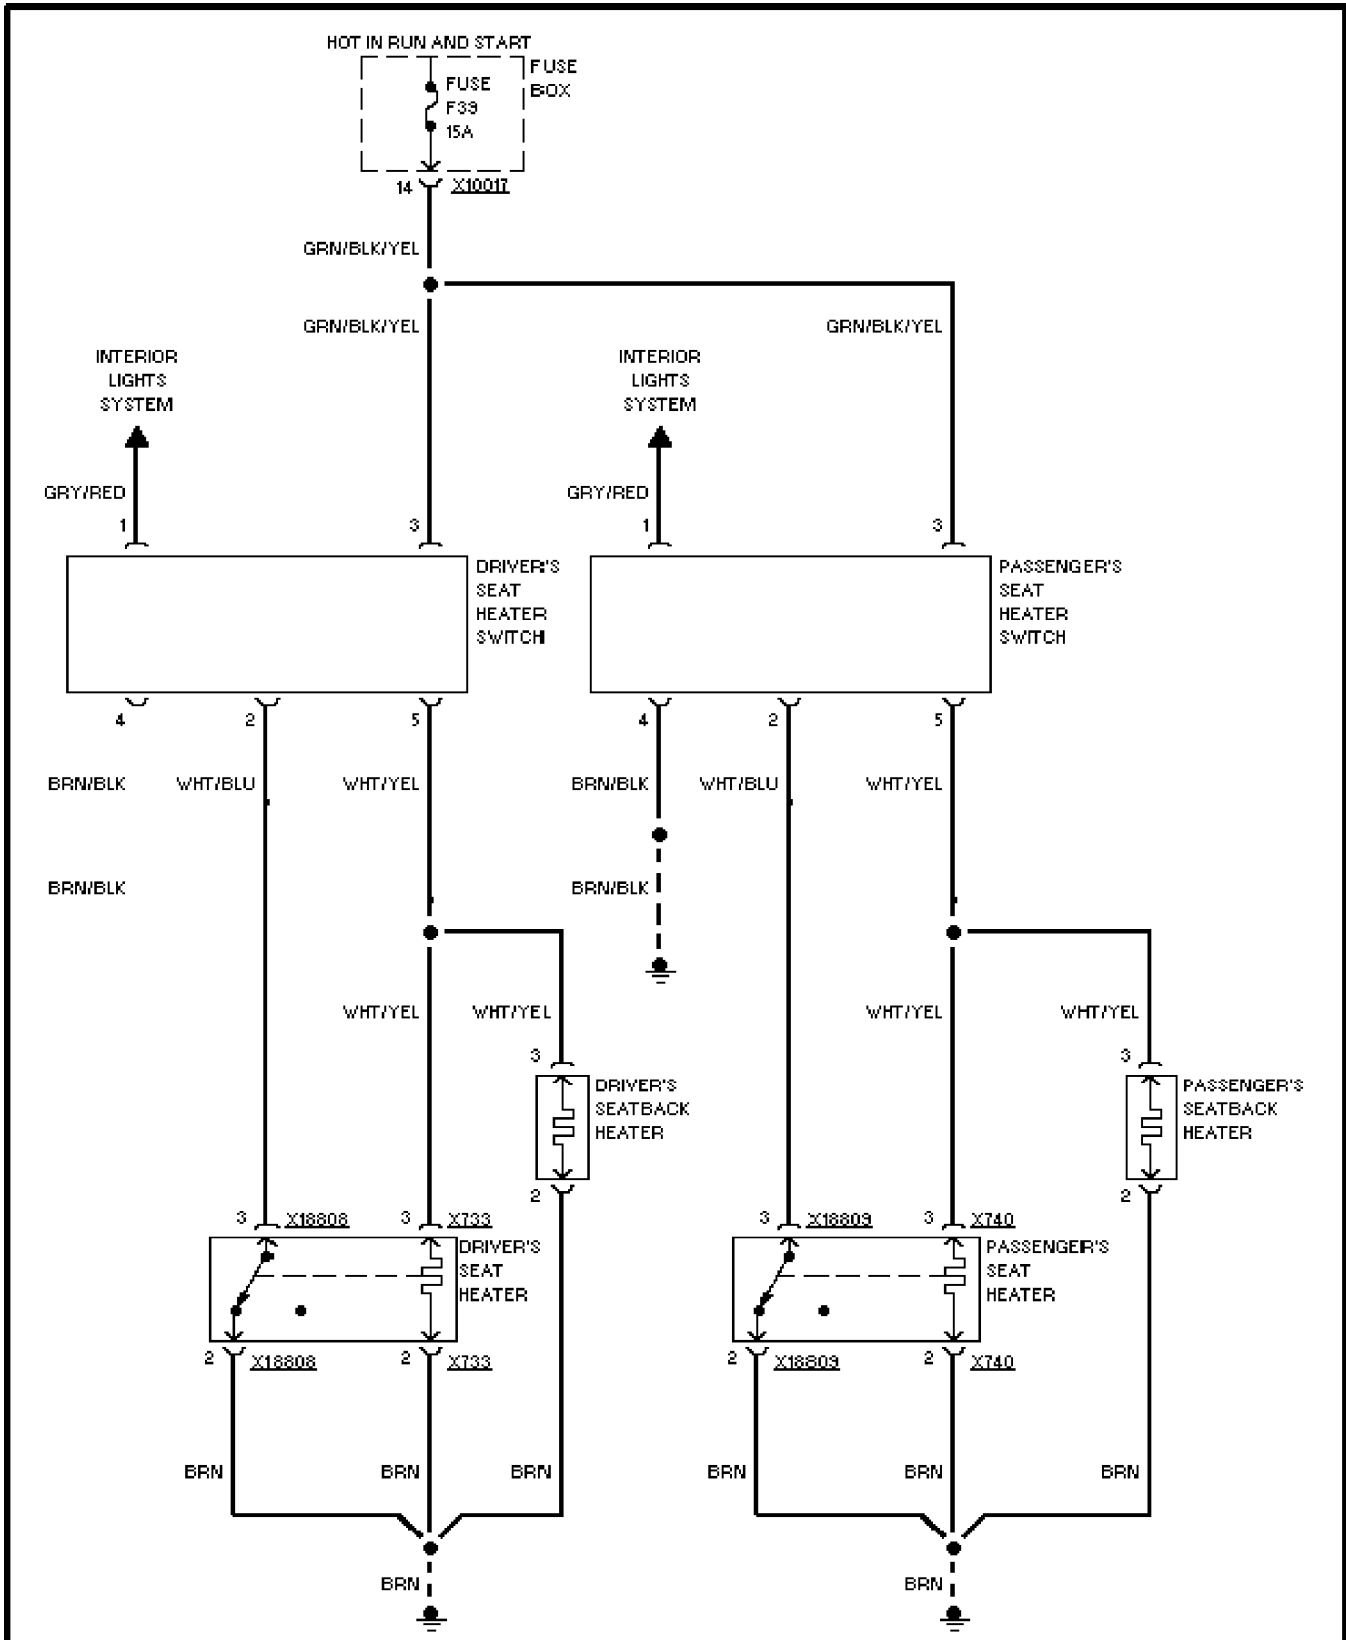

SYSTEM WIRING DIAGRAMS

Front Seat Heater Circuit

1995 BMW 740iL

For DIAKOM-AUTO <http://www.diakom.ru> Taganrog support@diakom.ru (8634)315187

Copyright © 1998 Mitchell Repair Information Company, LLC

Thursday, November 23, 2000 12:51PM