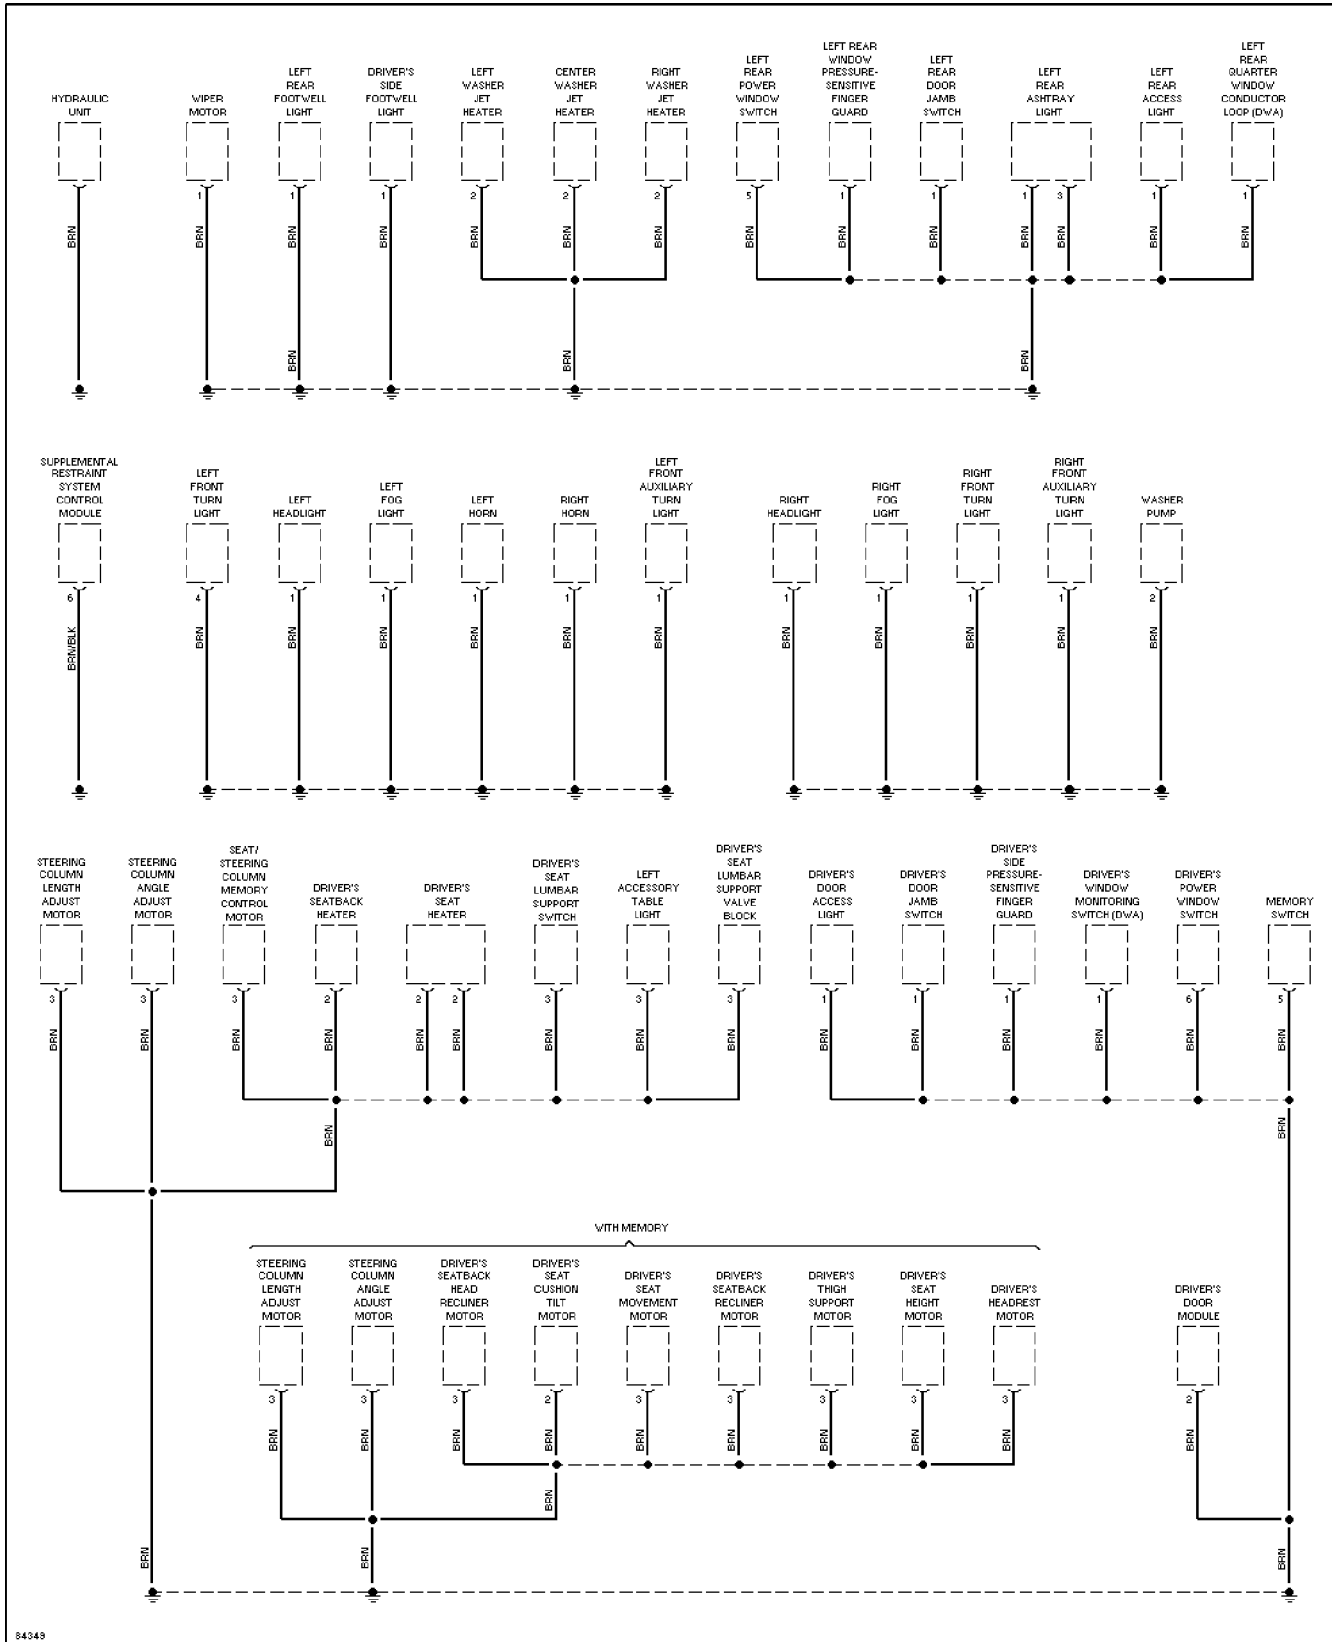

SYSTEM WIRING DIAGRAMS

Ground Distribution Circuit (1 of 5)

1995 BMW 740iL

For DIAKOM-AUTO <http://www.diakom.ru> Taganrog support@diakom.ru (8634)315187

Copyright © 1998 Mitchell Repair Information Company, LLC

Thursday, November 23, 2000 12:33PM