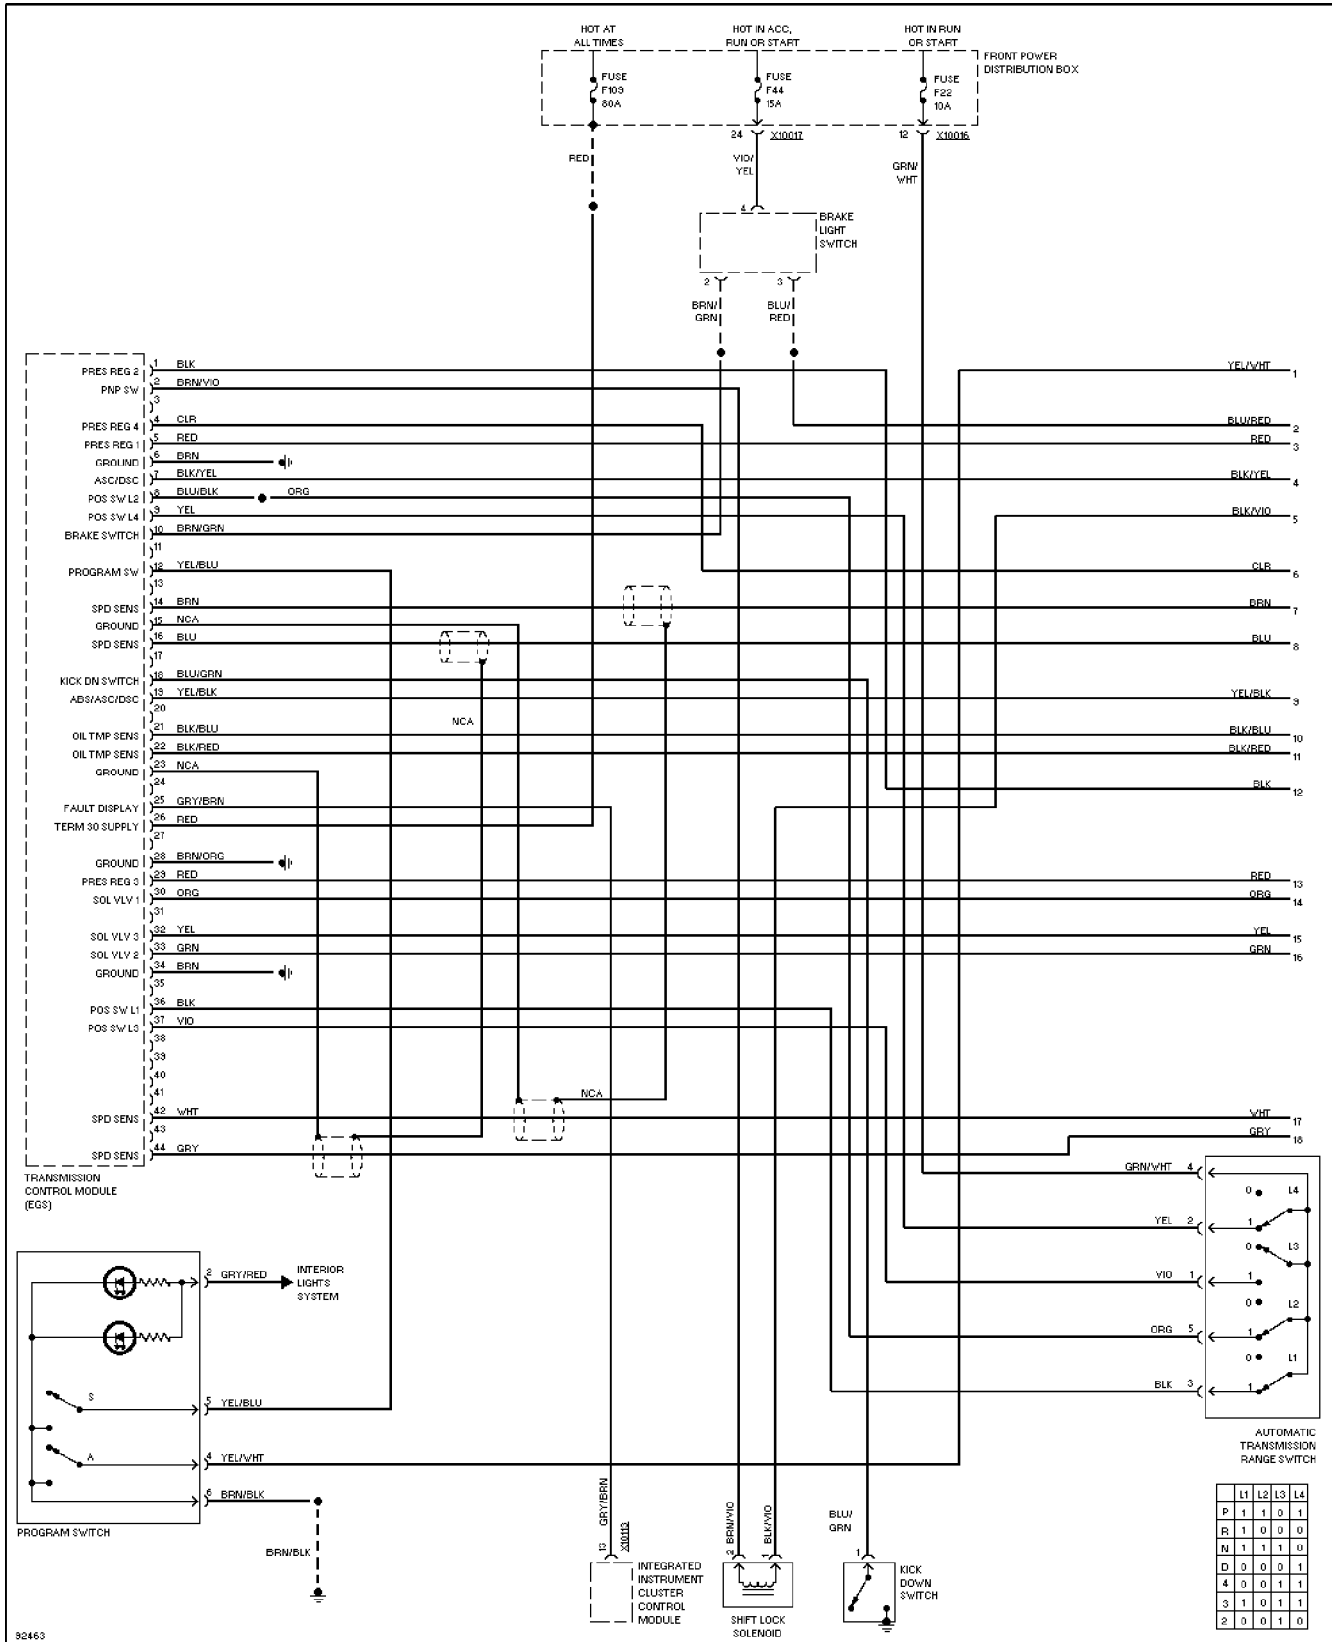

SYSTEM WIRING DIAGRAMS

Transmission Circuit (1 of 2)

1995 BMW 740iL

For DIAKOM-AUTO <http://www.diakom.ru> Taganrog support@diakom.ru (8634)315187

Copyright © 1998 Mitchell Repair Information Company, LLC

Thursday, November 23, 2000 12:54PM