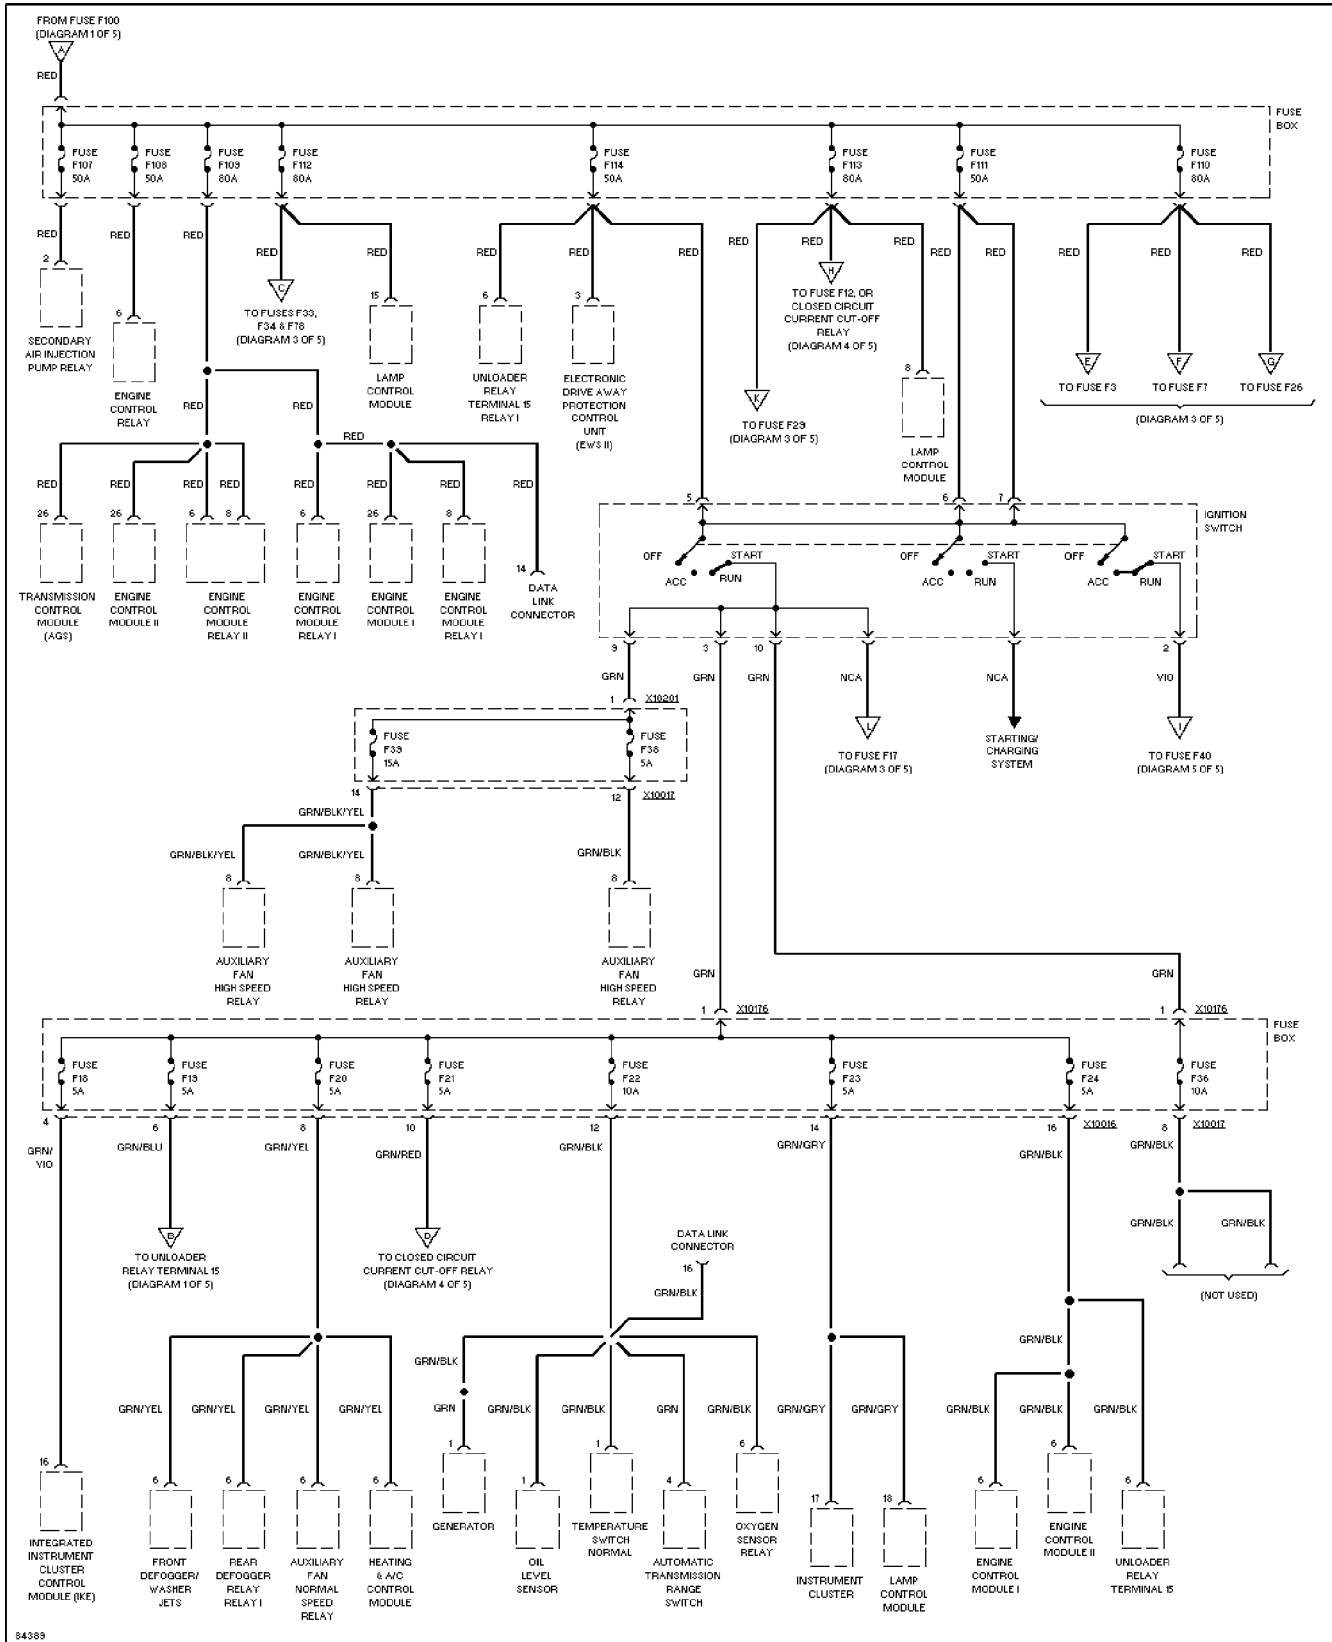

Copyright © 1998 Mitchell Repair Information Company, LLC

Thursday, November 23, 2000 12:46PM

SYSTEM WIRING DIAGRAMS

Power Distribution Circuit (2 of 5)

1995 BMW 740iL

For DIAKOM-AUTO <http://www.diakom.ru> Taganrog support@diakom.ru (8634)315187
 Copyright © 1998 Mitchell Repair Information Company, LLC
 Thursday, November 23, 2000 12:50PM