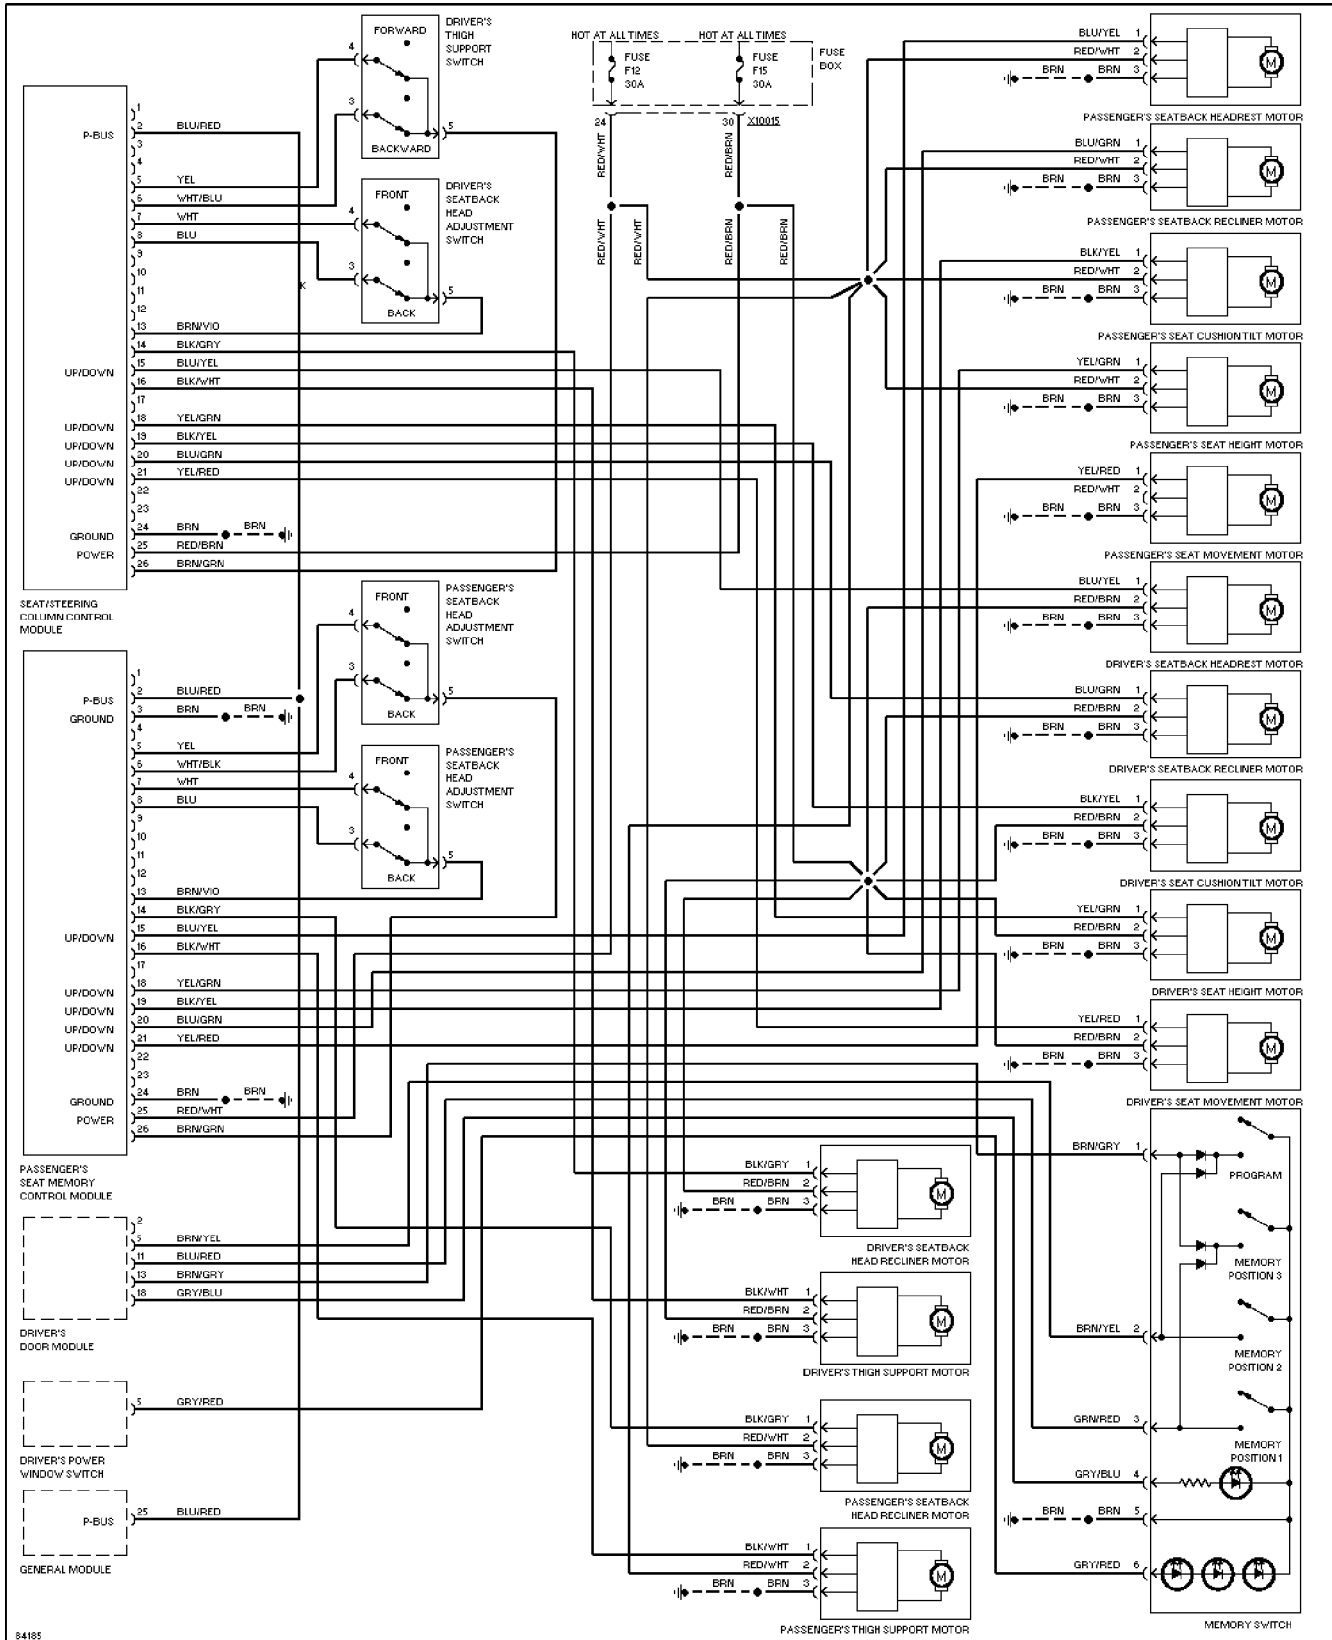

SYSTEM WIRING DIAGRAMS

Memory Seats Circuit

1995 BMW 740iL

For DIAKOM-AUTO <http://www.diakom.ru> Taganrog support@diakom.ru (8634)315187

Copyright © 1998 Mitchell Repair Information Company, LLC

Thursday, November 23, 2000 12:46PM