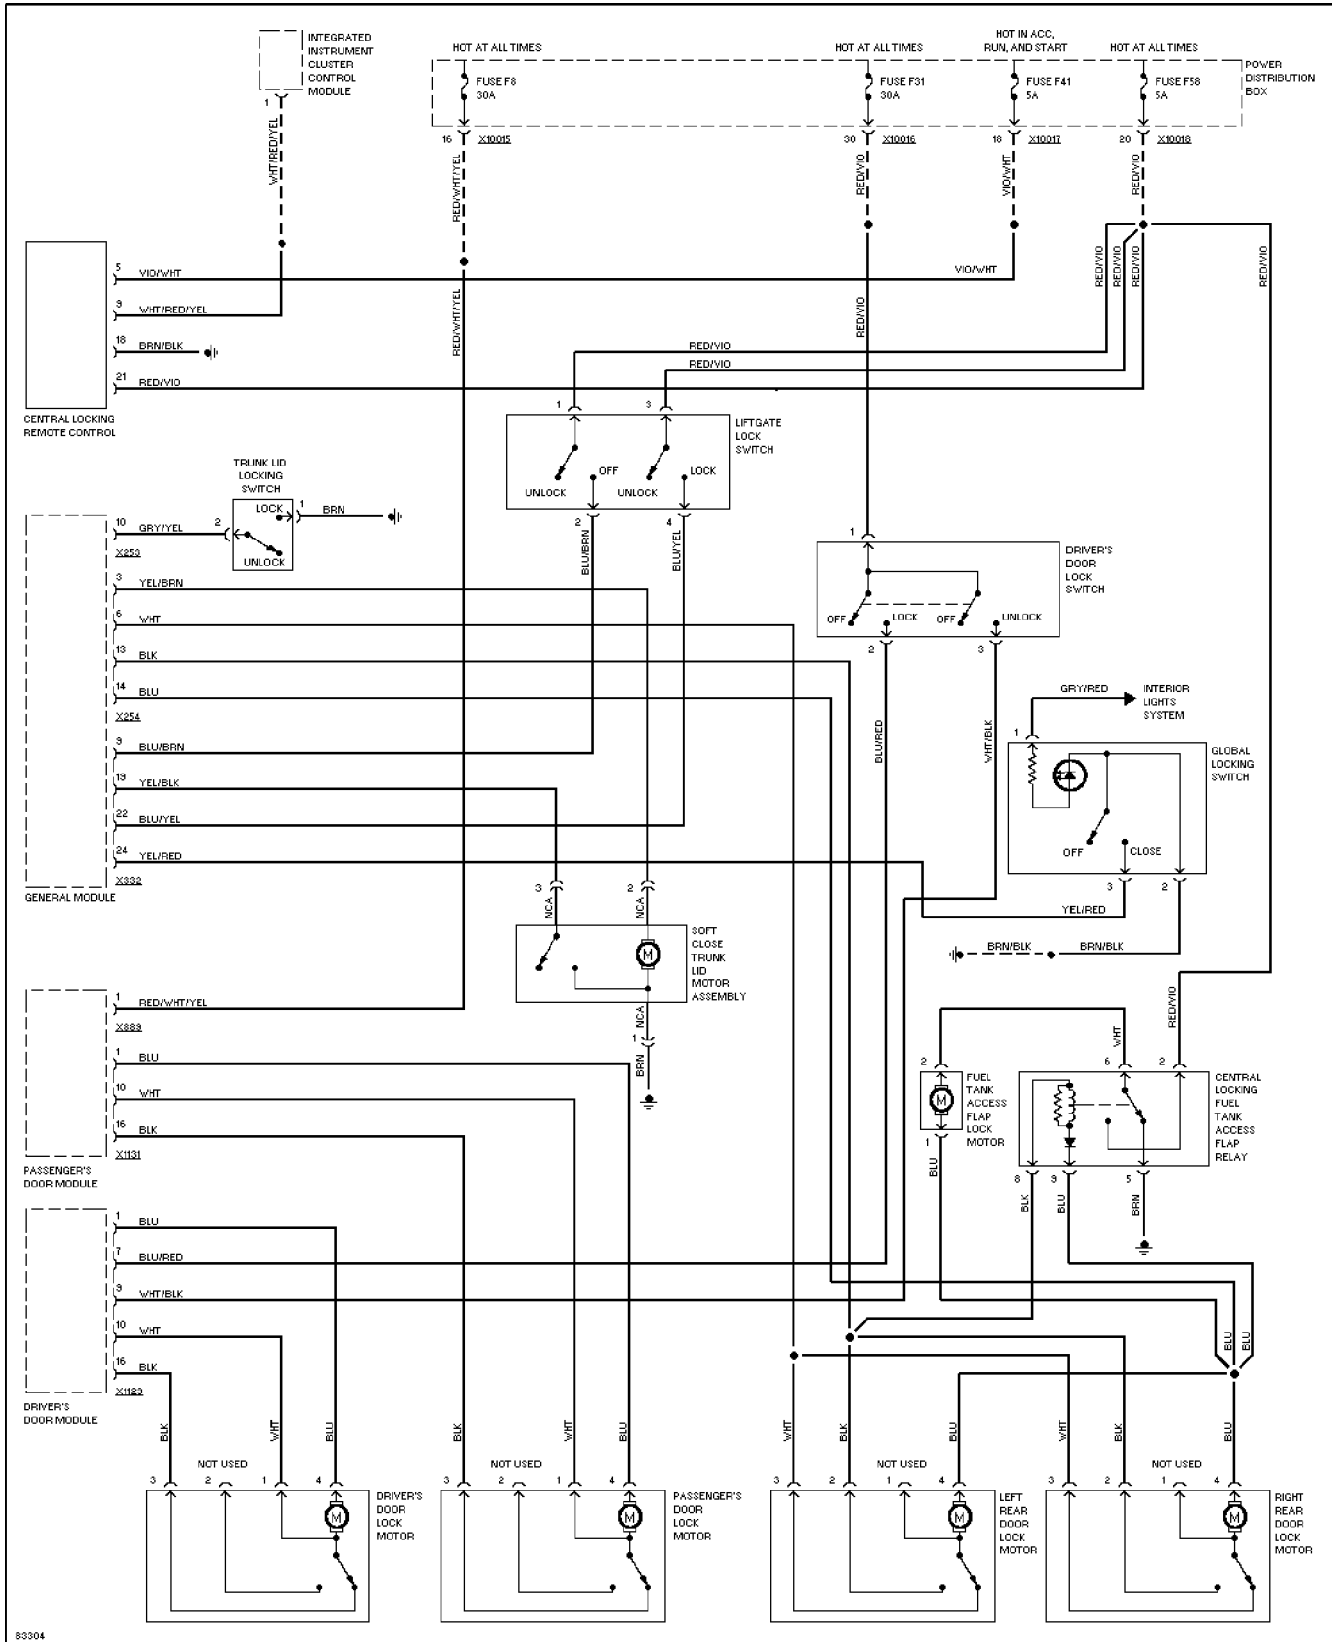

SYSTEM WIRING DIAGRAMS

Power Door Lock Circuit

1995 BMW 740iL

For DIAKOM-AUTO <http://www.diakom.ru> Taganrog support@diakom.ru (8634)315187

Copyright © 1998 Mitchell Repair Information Company, LLC

Thursday, November 23, 2000 12:51PM