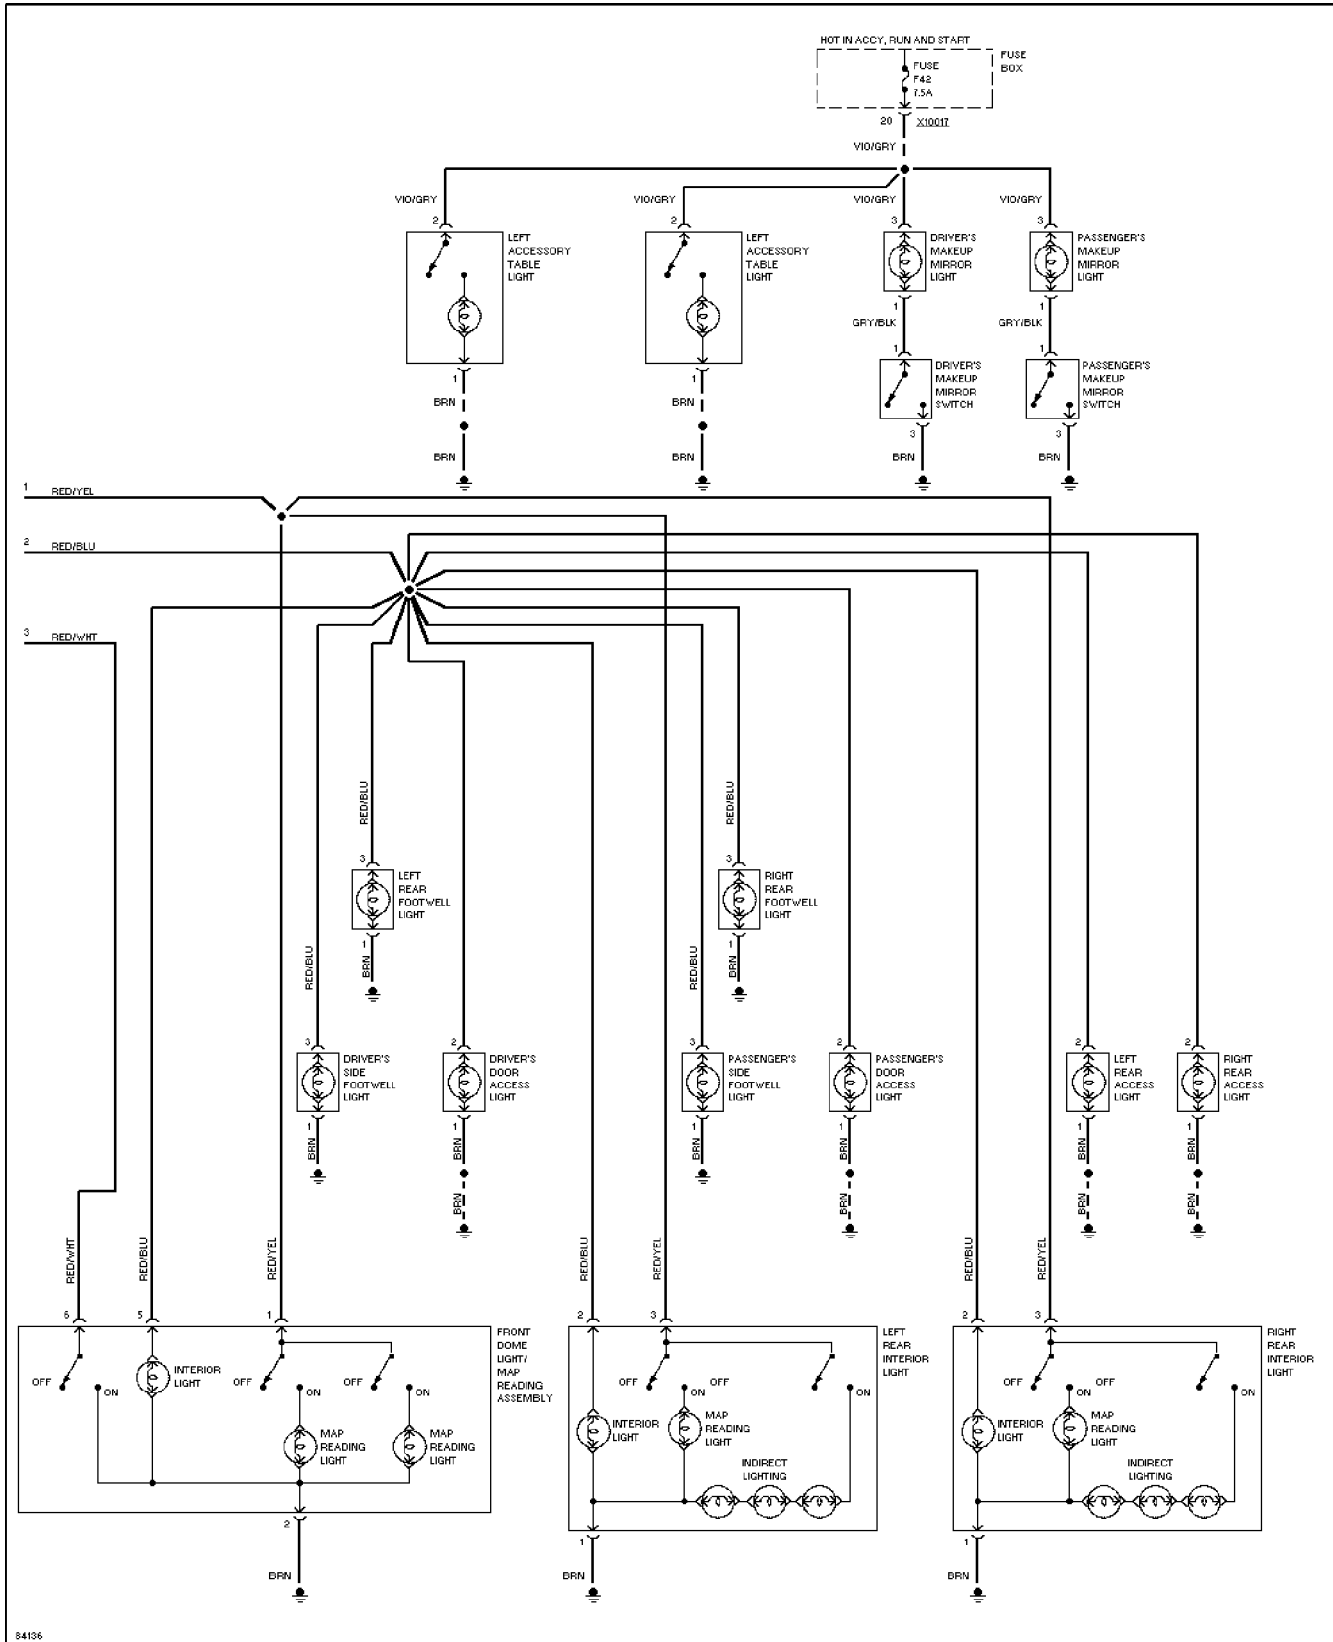

SYSTEM WIRING DIAGRAMS

Interior Light Circuit (2 of 2)

1995 BMW 740iL

For DIAKOM-AUTO <http://www.diakom.ru> Taganrog support@diakom.ru (8634)315187

Copyright © 1998 Mitchell Repair Information Company, LLC

Thursday, November 23, 2000 12:45PM