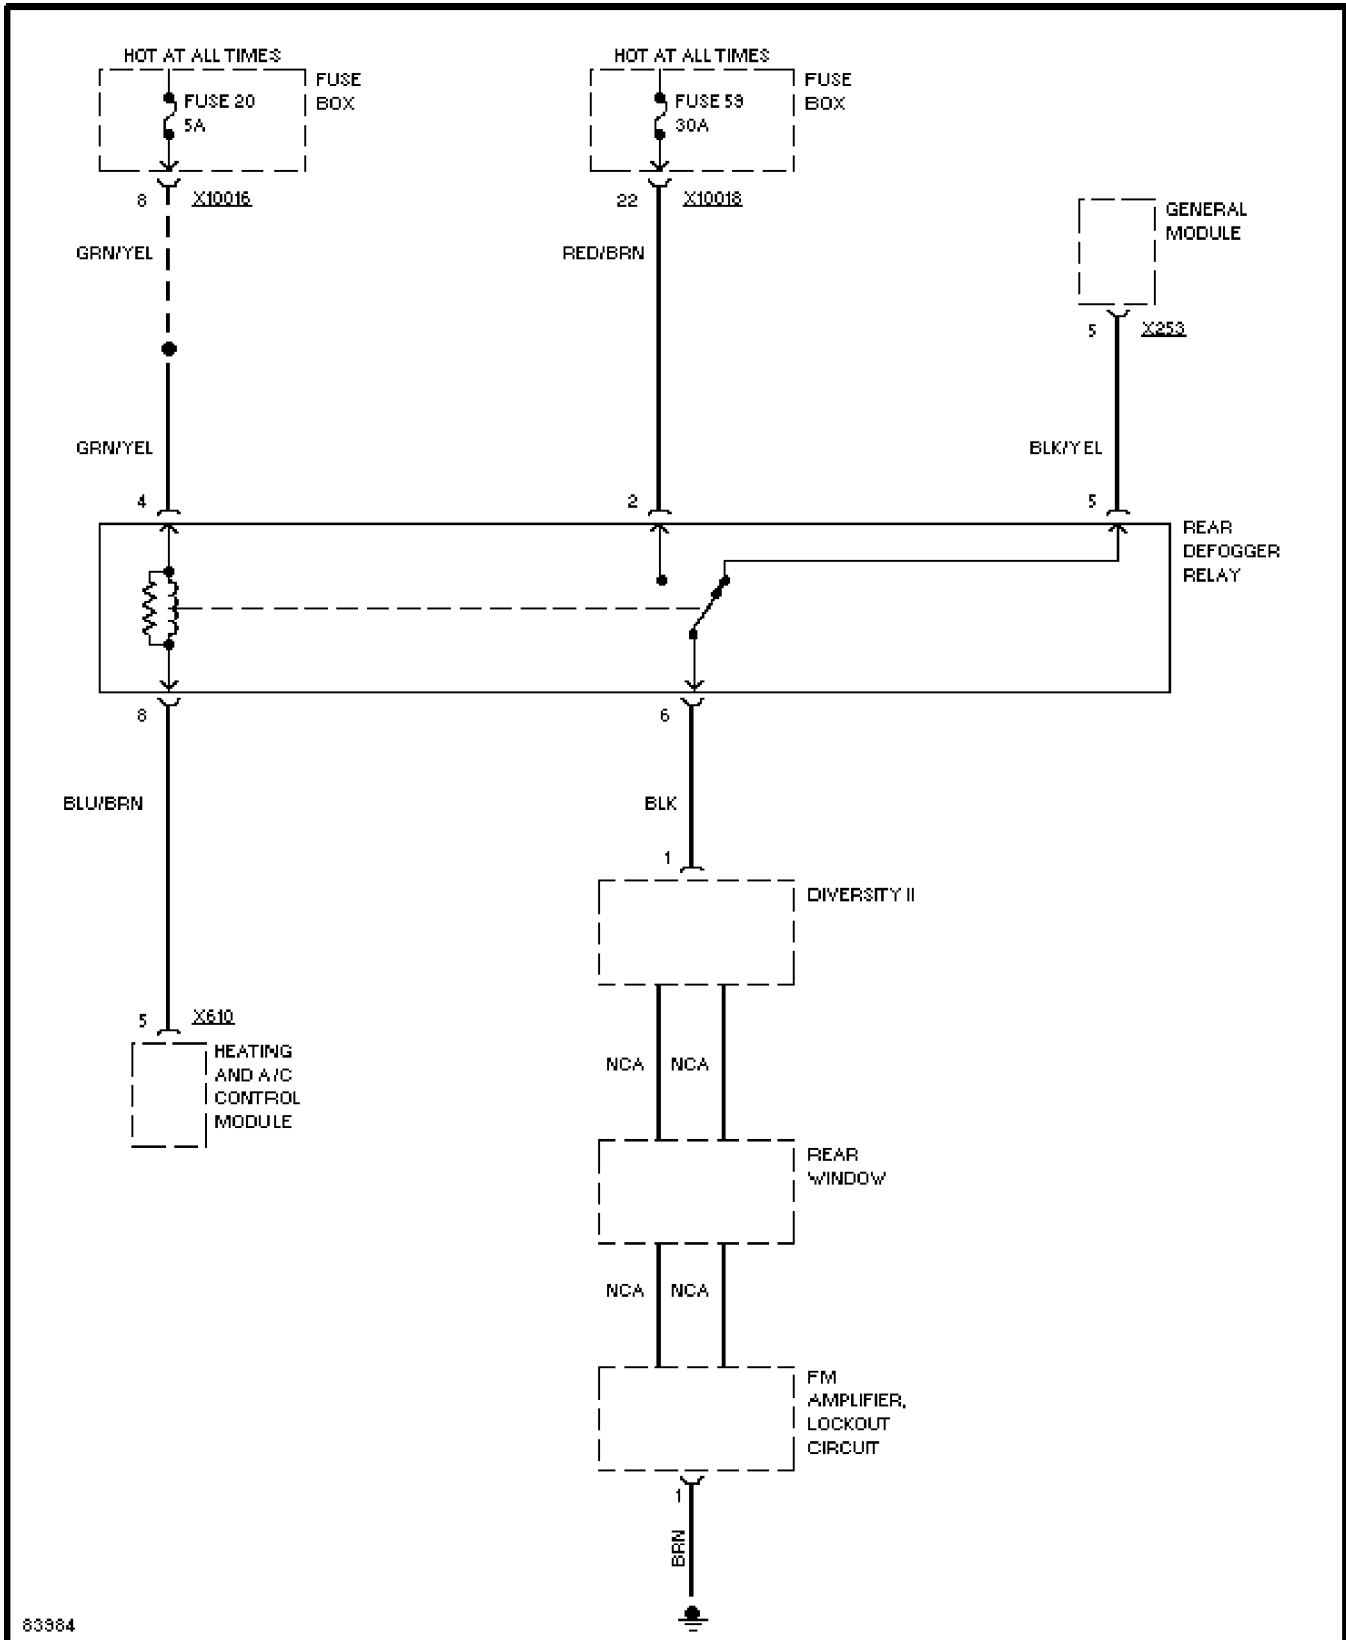

SYSTEM WIRING DIAGRAMS

Defogger Circuit

1995 BMW 740iL

For DIAKOM-AUTO <http://www.diakom.ru> Taganrog support@diakom.ru (8634)315187

Copyright © 1998 Mitchell Repair Information Company, LLC

Thursday, November 23, 2000 12:32PM