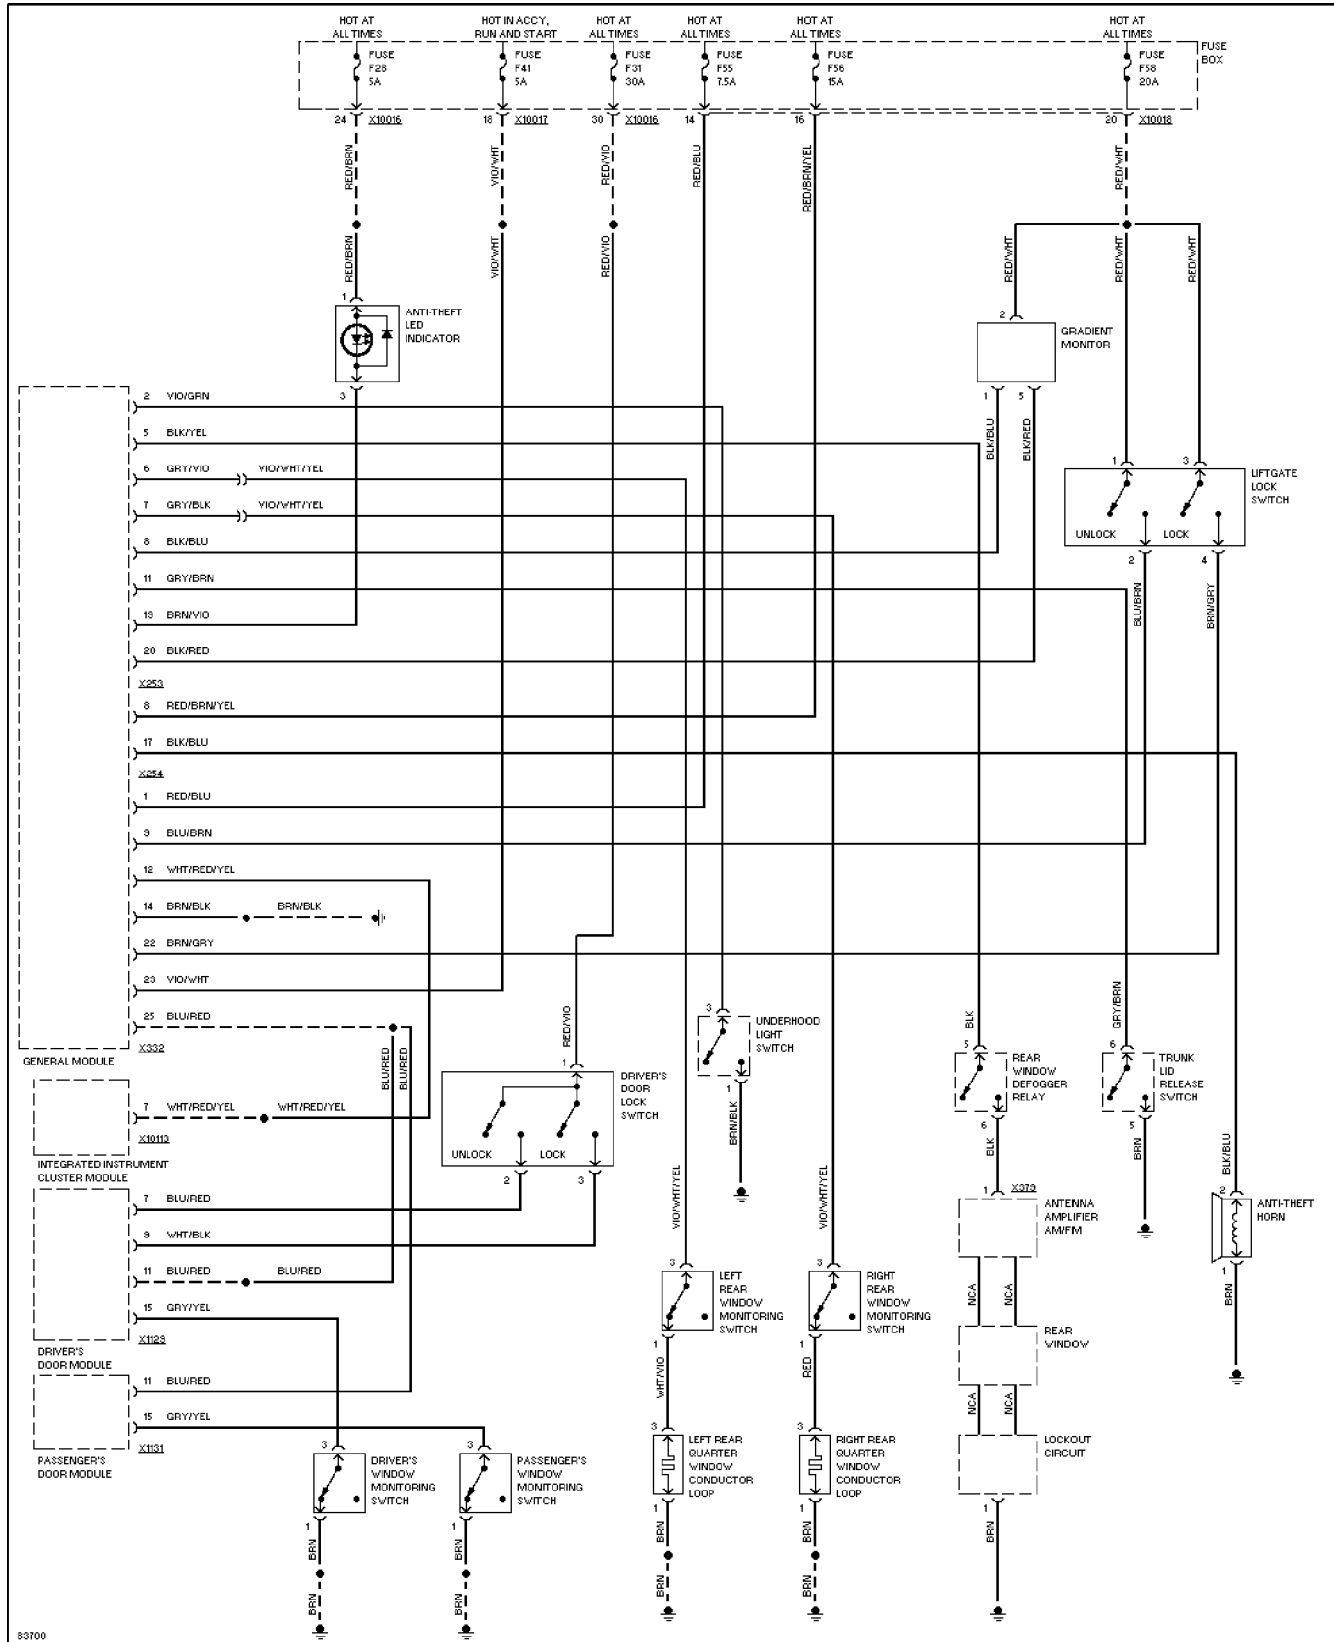

SYSTEM WIRING DIAGRAMS

Anti-theft Circuit

1995 BMW 740iL

For DIAKOM-AUTO <http://www.diakom.ru> Taganrog support@diakom.ru (8634)315187

Copyright © 1998 Mitchell Repair Information Company, LLC

Thursday, November 23, 2000 12:31PM