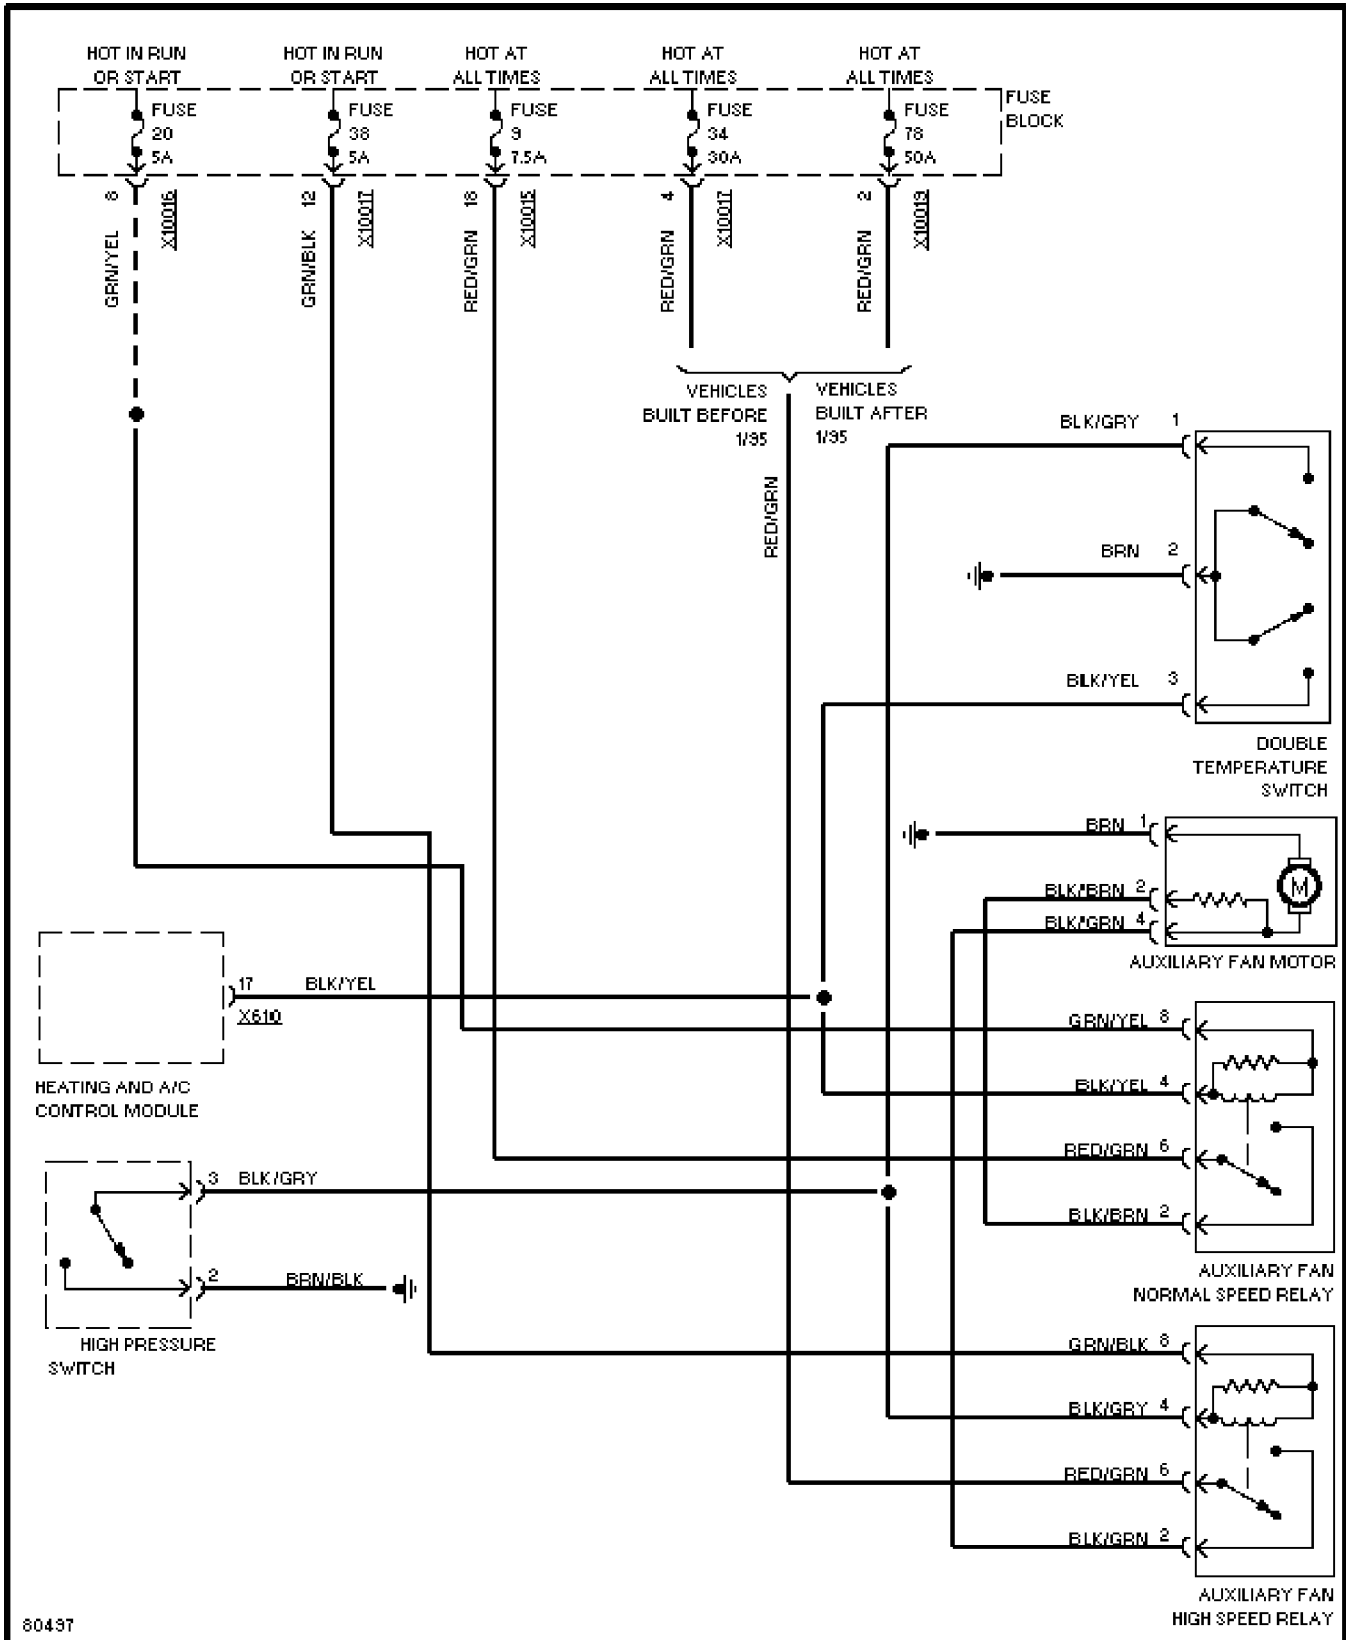

SYSTEM WIRING DIAGRAMS

Auxiliary Cooling Fan Circuit

1995 BMW 740iL

For DIAKOM-AUTO <http://www.diakom.ru> Taganrog support@diakom.ru (8634)315187

Copyright © 1998 Mitchell Repair Information Company, LLC

Thursday, November 23, 2000 12:31PM