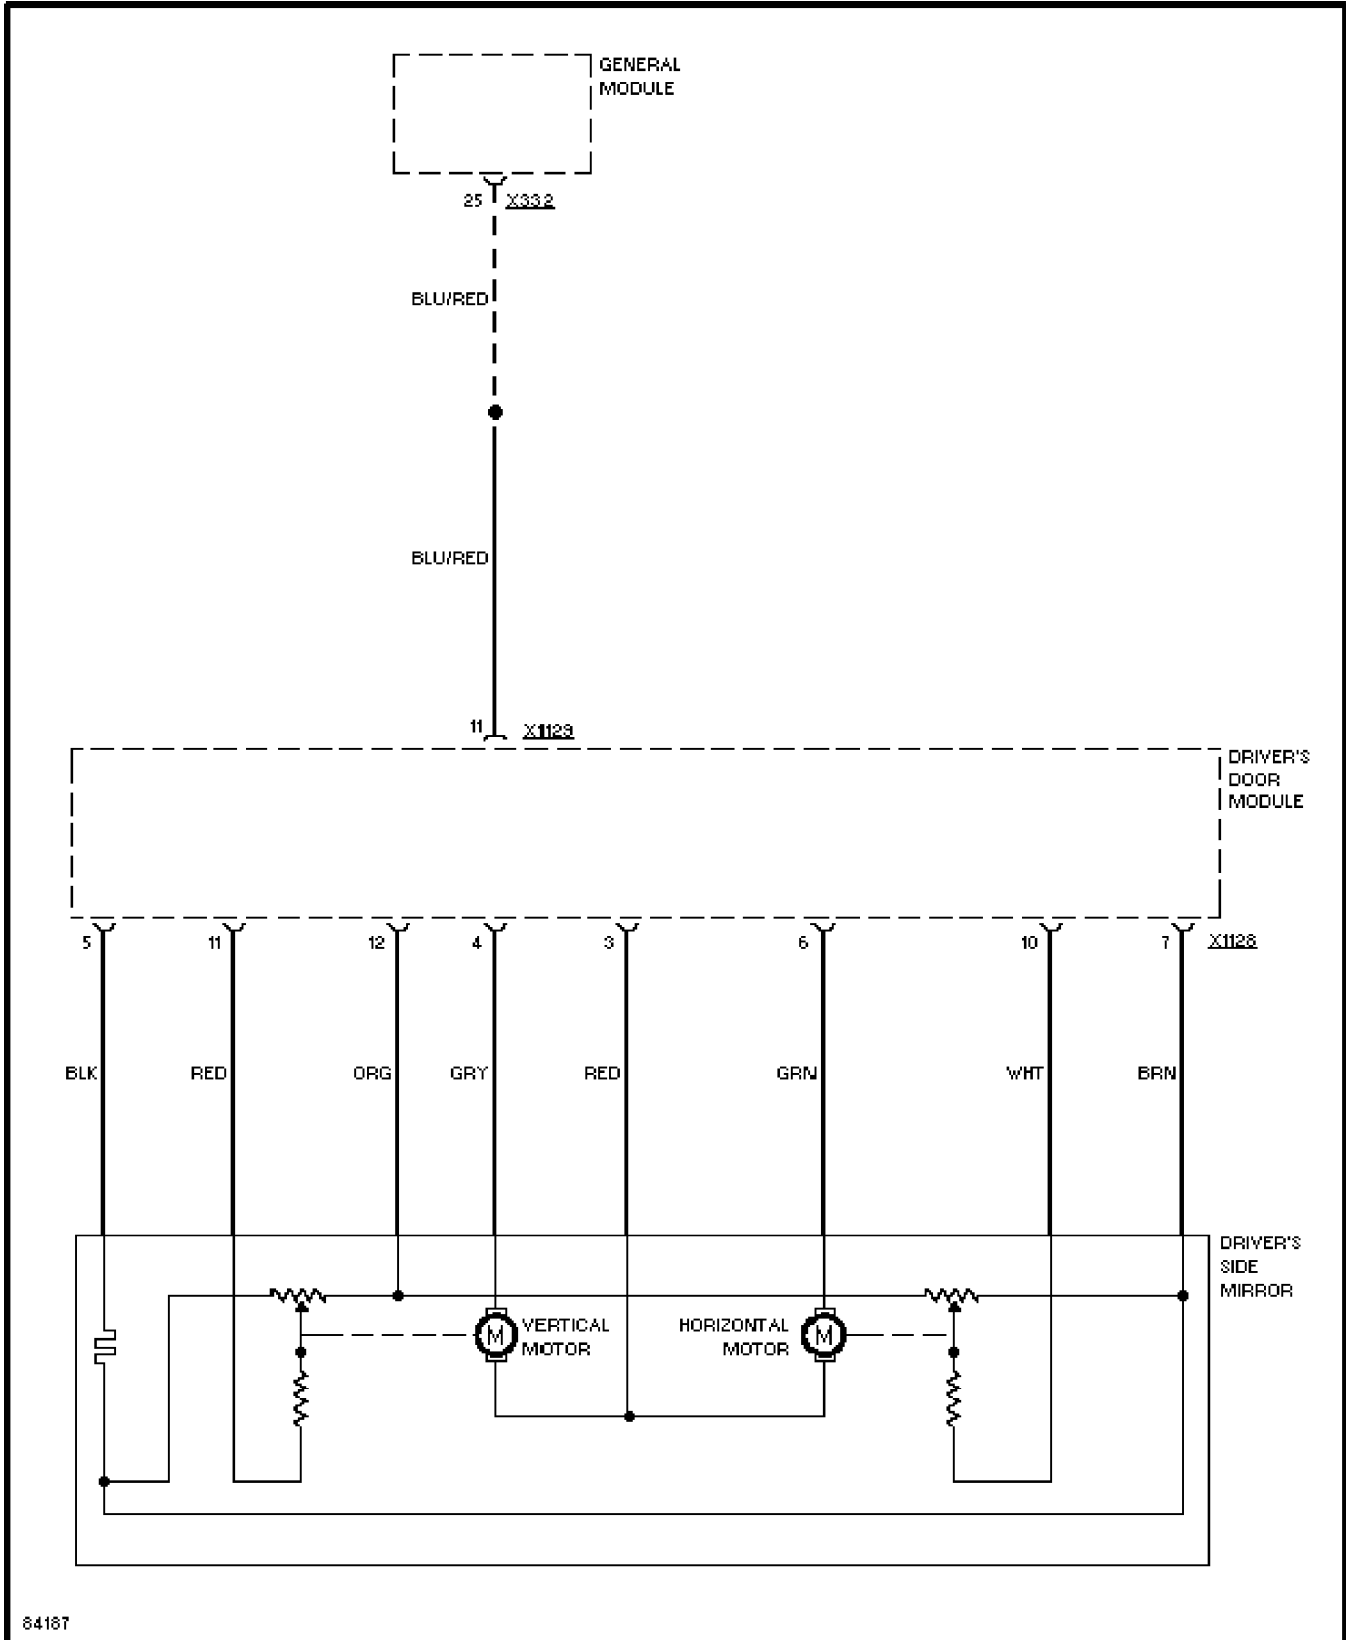

SYSTEM WIRING DIAGRAMS

Driver's Mirror Circuit

1995 BMW 740iL

For DIAKOM-AUTO <http://www.diakom.ru> Taganrog support@diakom.ru (8634)315187

Copyright © 1998 Mitchell Repair Information Company, LLC

Thursday, November 23, 2000 12:45PM