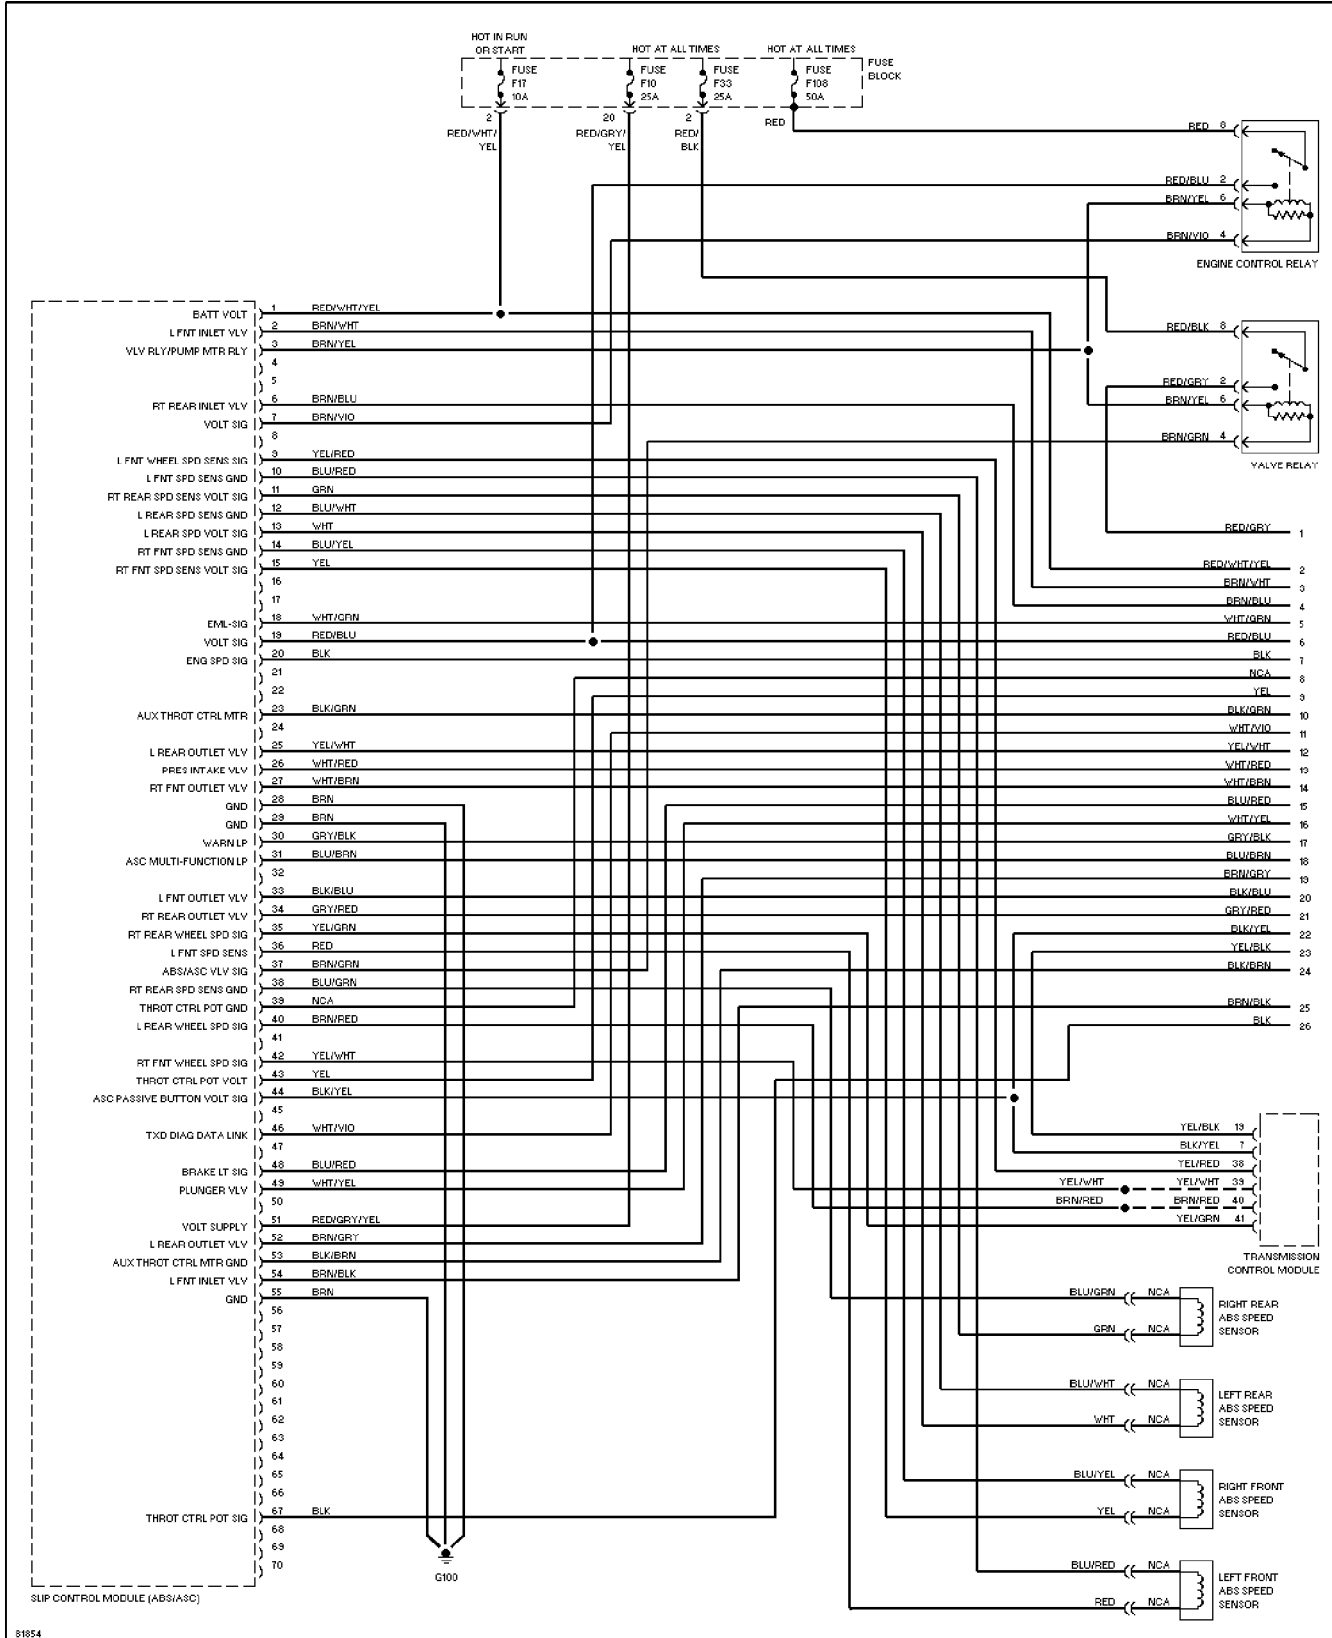

SYSTEM WIRING DIAGRAMS

Anti-lock Brake Circuits, W/ Traction Control (1 of 2)

1995 BMW 740iL

For DIAKOM-AUTO <http://www.diakom.ru> Taganrog support@diakom.ru (8634)315187
 Copyright © 1998 Mitchell Repair Information Company, LLC
 Thursday, November 23, 2000 12:30PM