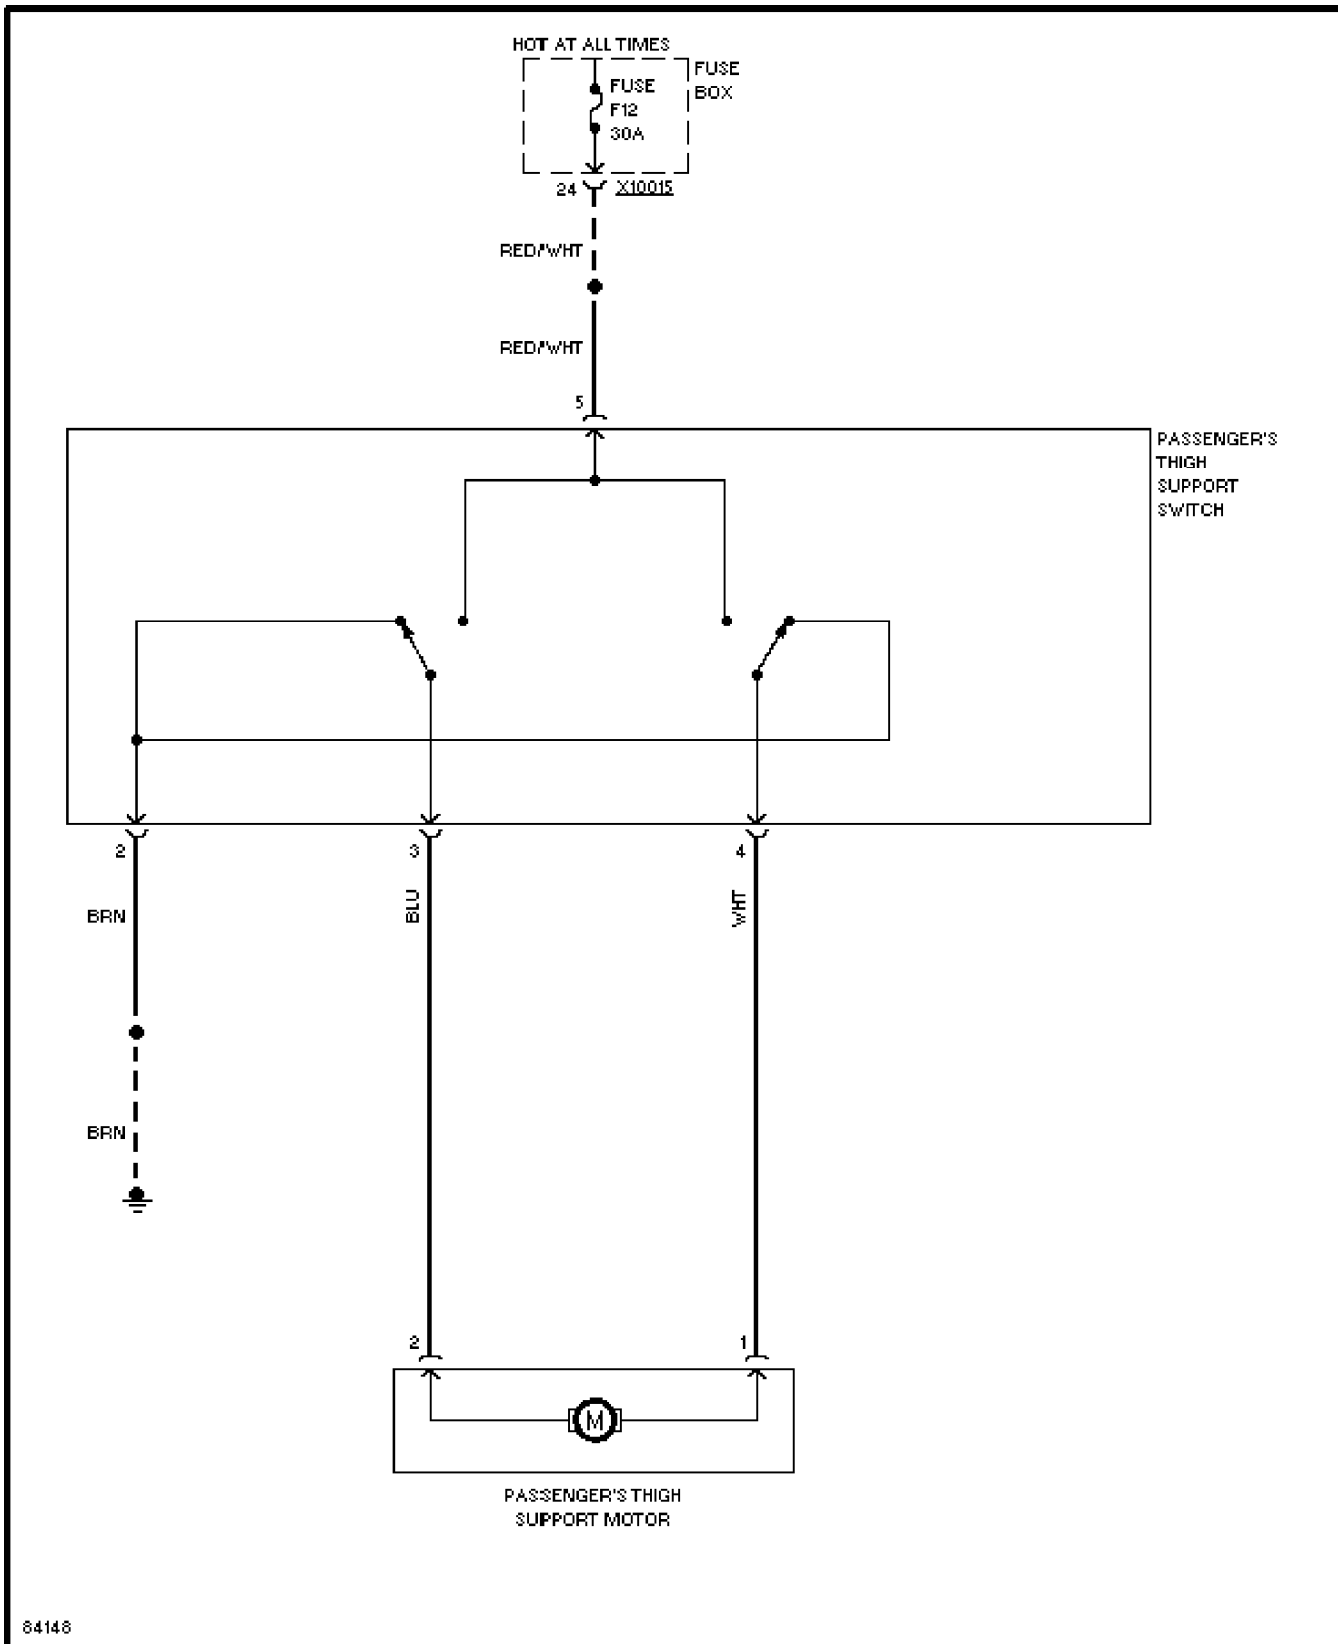

SYSTEM WIRING DIAGRAMS

Passenger Seat Circuit (2 of 2)

1995 BMW 740iL

For DIAKOM-AUTO <http://www.diakom.ru> Taganrog support@diakom.ru (8634)315187

Copyright © 1998 Mitchell Repair Information Company, LLC

Thursday, November 23, 2000 12:52PM