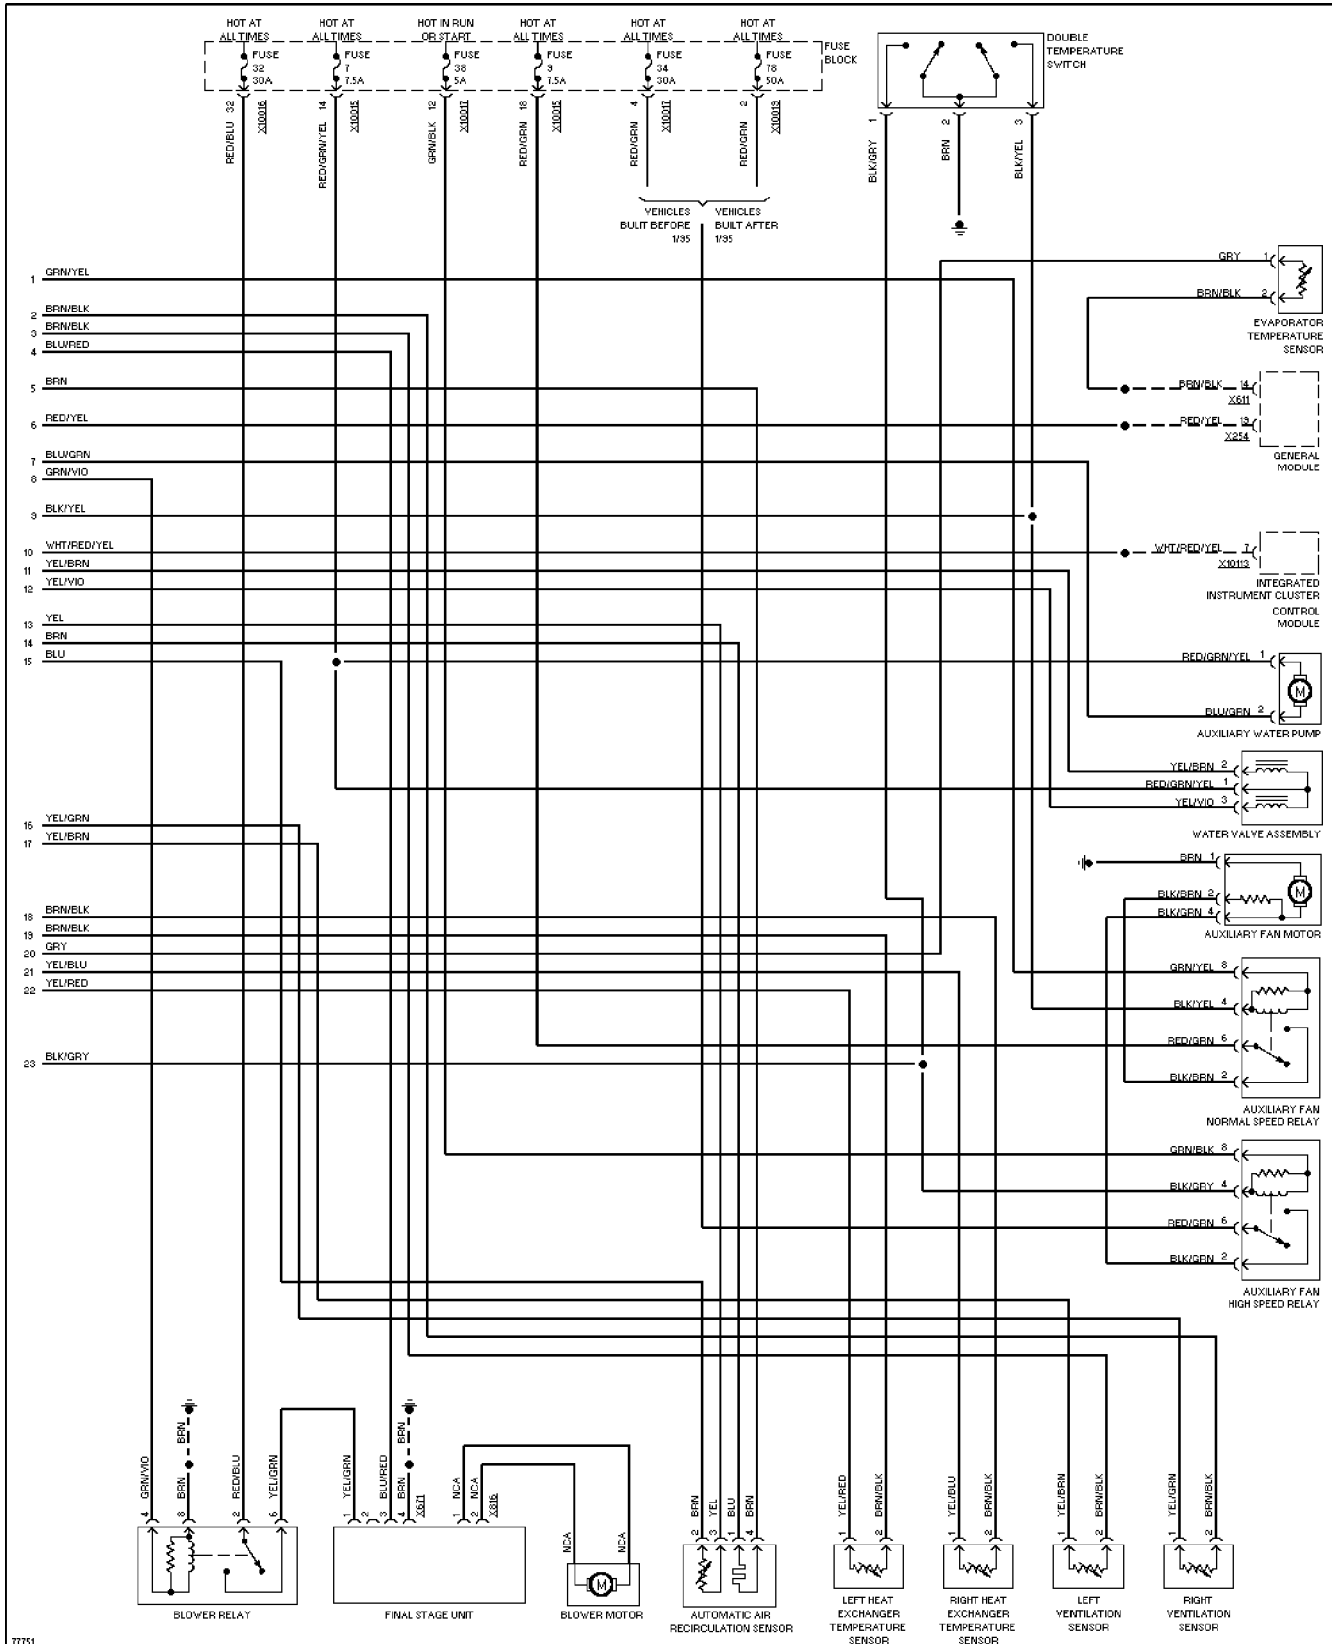

SYSTEM WIRING DIAGRAMS

Anti-lock Brake Circuits, W/ Traction Control (1 of 2)

1995 BMW 740iL

For DIAKOM-AUTO <http://www.diakom.ru> Taganrog support@diakom.ru (8634)315187
 Copyright © 1998 Mitchell Repair Information Company, LLC
 Thursday, November 23, 2000 12:30PM