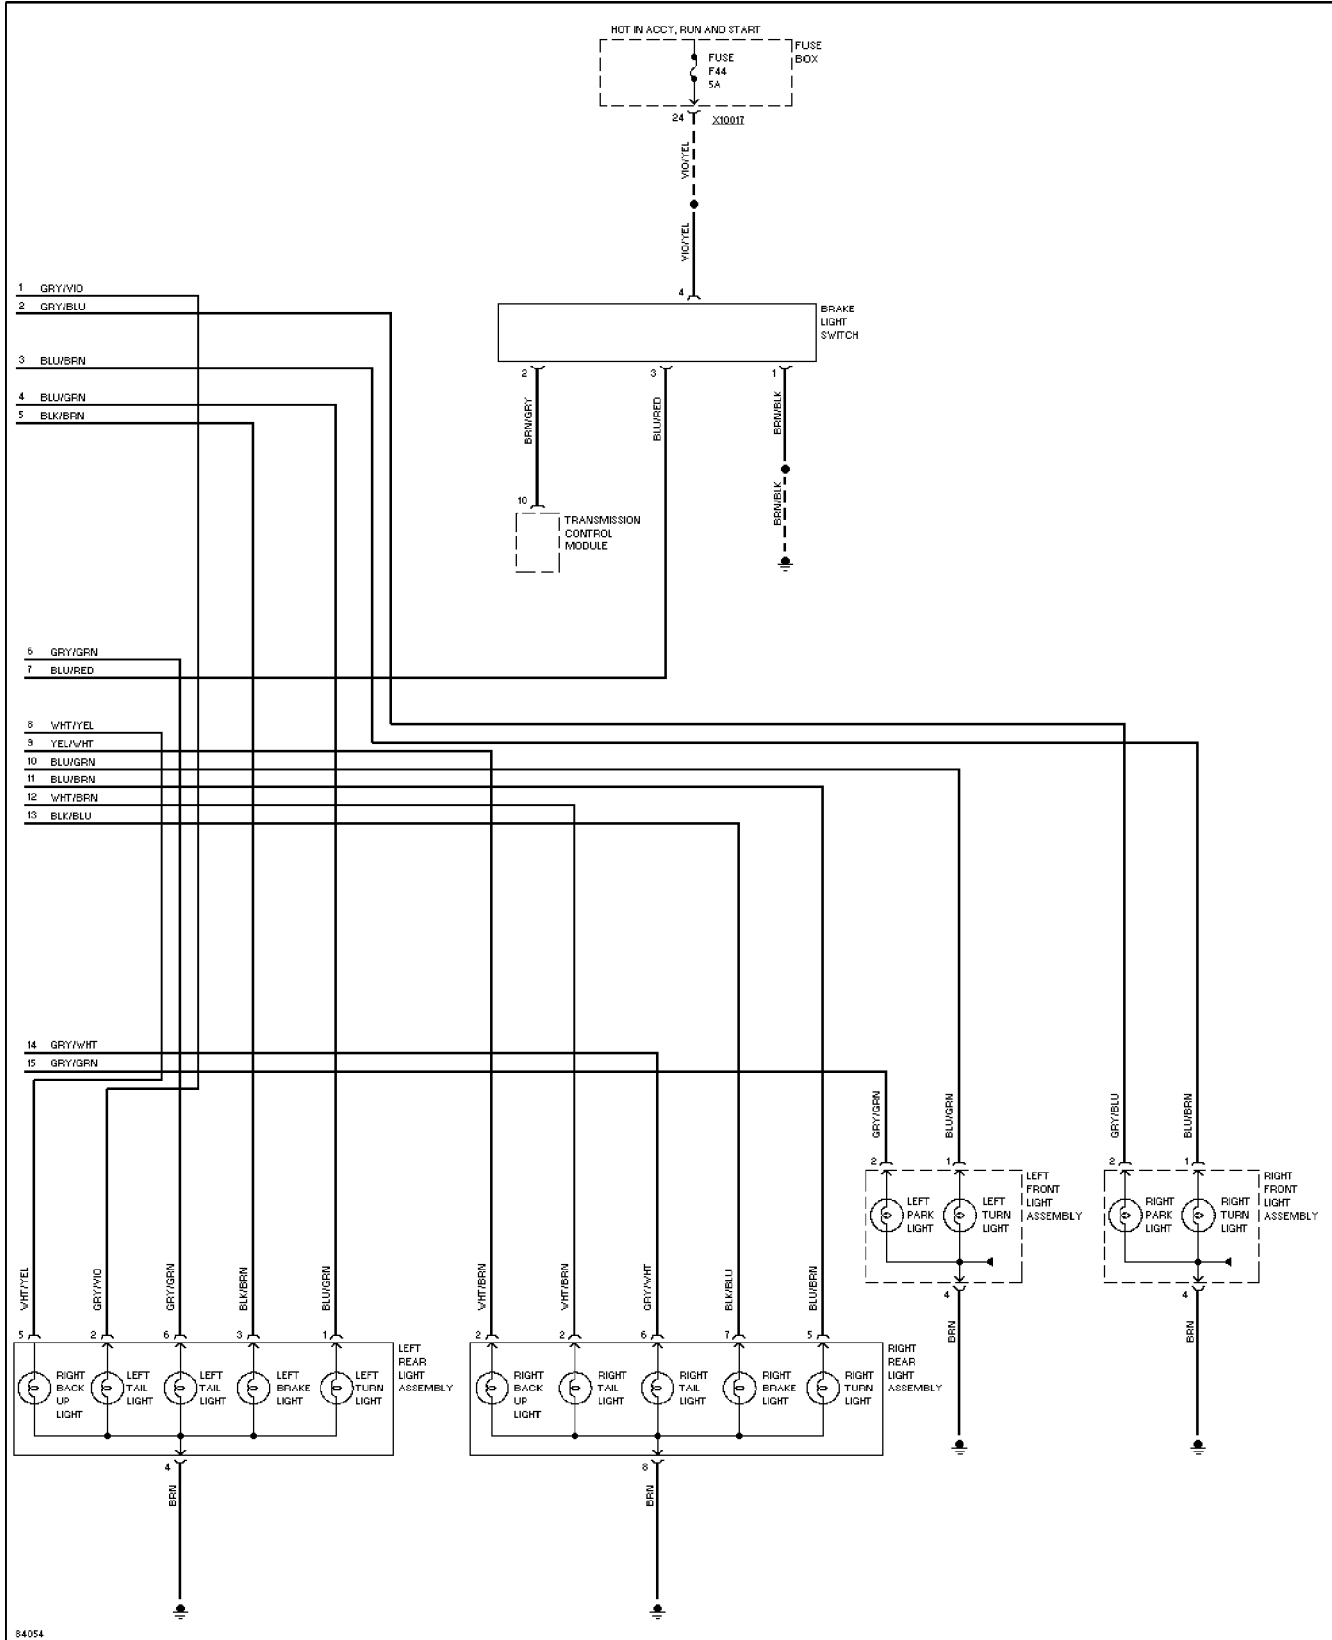

SYSTEM WIRING DIAGRAMS

Exterior Light Circuit (2 of 2)

1995 BMW 740iL

For DIAKOM-AUTO <http://www.diakom.ru> Taganrog support@diakom.ru (8634)315187

Copyright © 1998 Mitchell Repair Information Company, LLC

Thursday, November 23, 2000 12:33PM