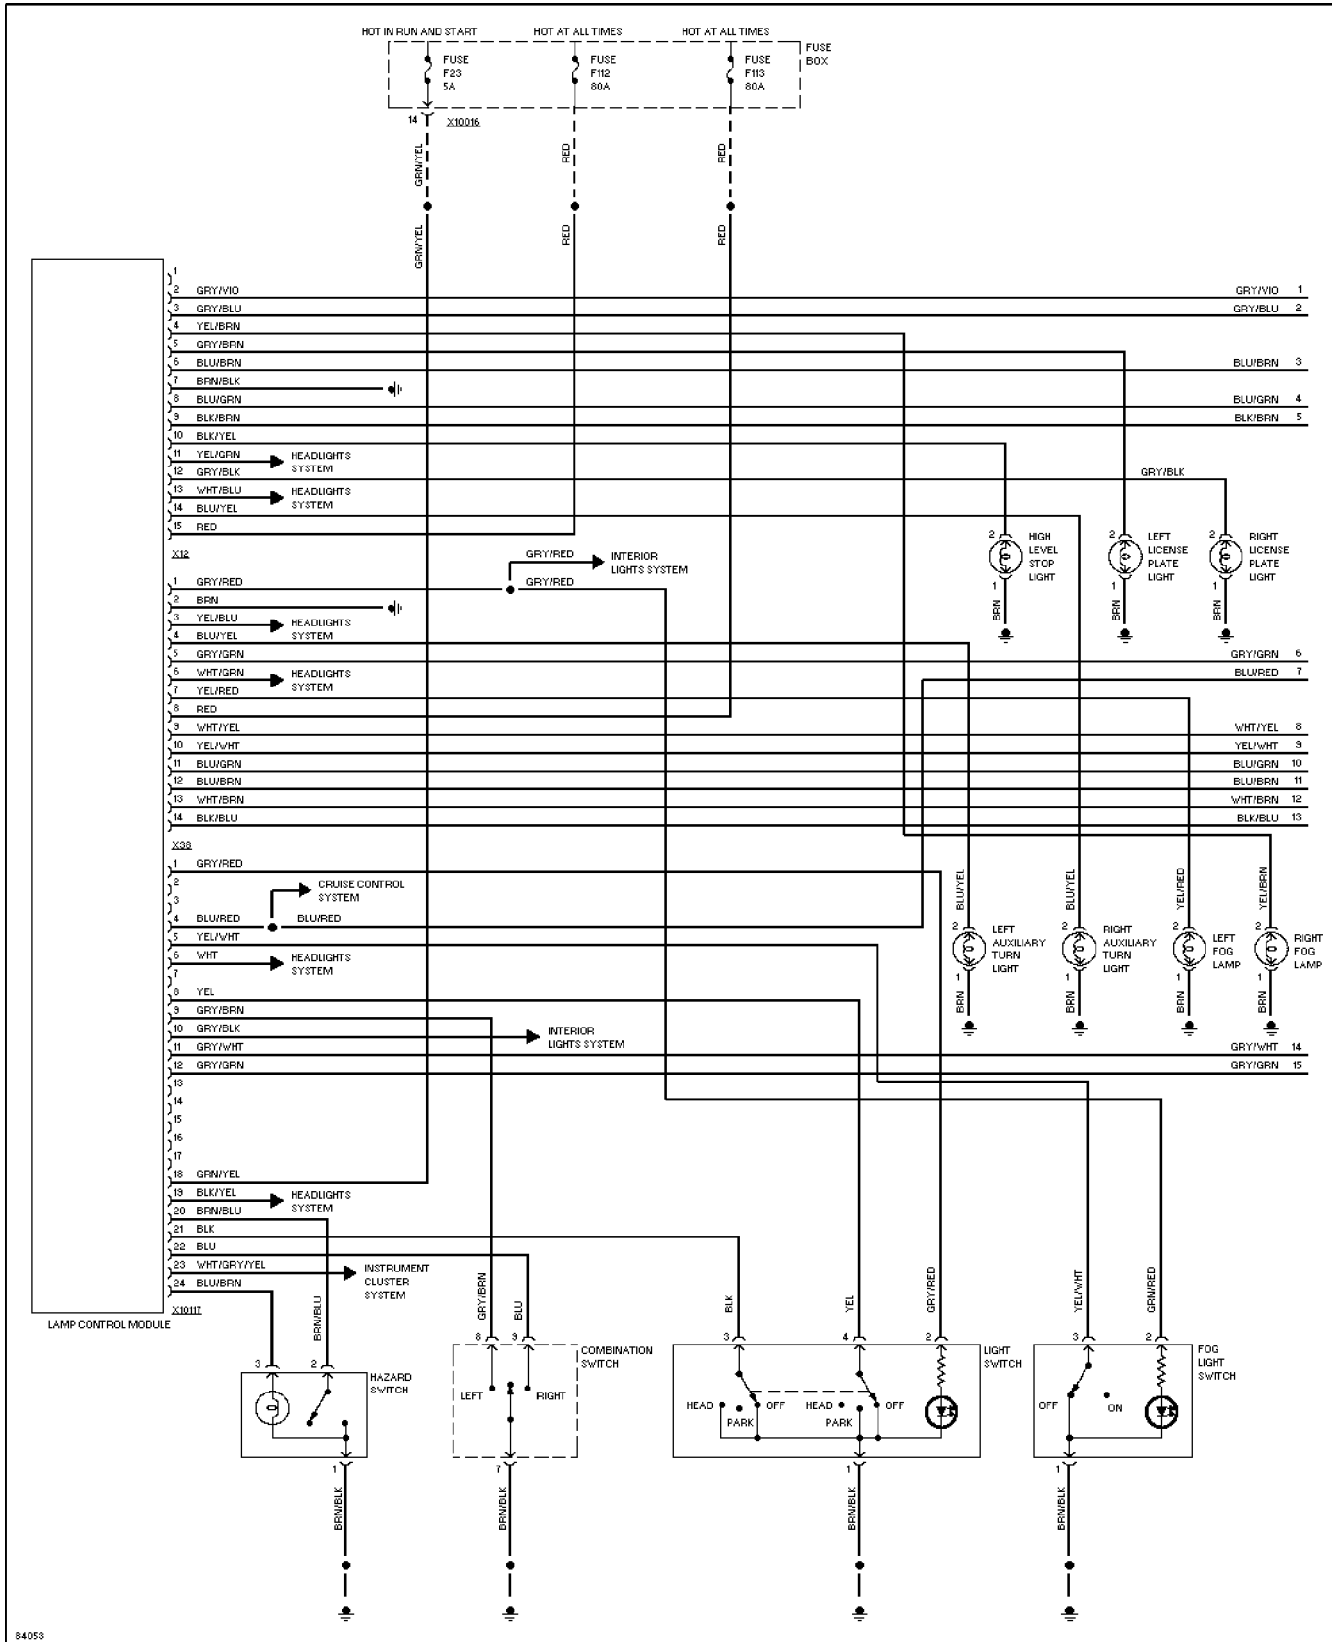

SYSTEM WIRING DIAGRAMS

Exterior Light Circuit (1 of 2)

1995 BMW 740iL

For DIAKOM-AUTO <http://www.diakom.ru> Taganrog support@diakom.ru (8634)315187

Copyright © 1998 Mitchell Repair Information Company, LLC

Thursday, November 23, 2000 12:33PM