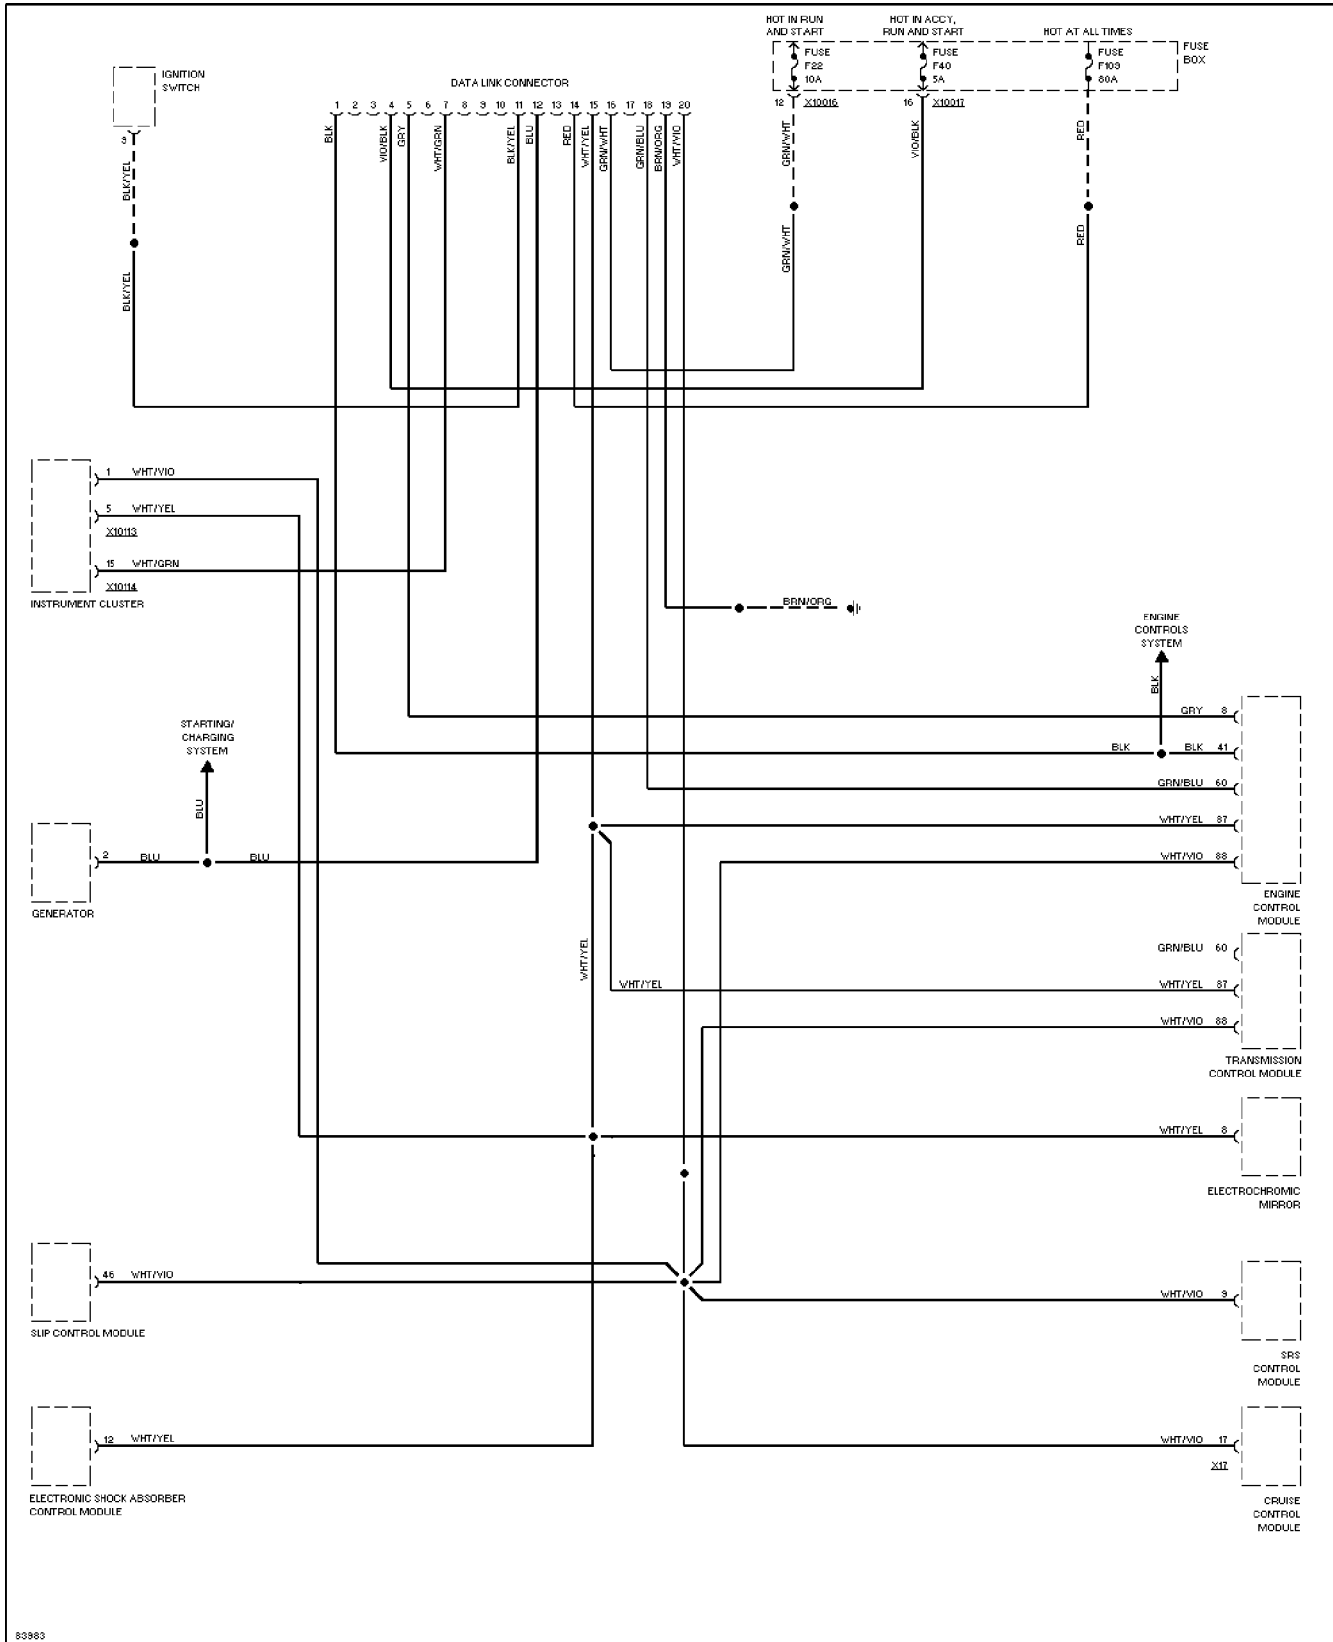

SYSTEM WIRING DIAGRAMS

Computer Data Lines

1995 BMW 740iL

For DIAKOM-AUTO <http://www.diakom.ru> Taganrog support@diakom.ru (8634)315187

Copyright © 1998 Mitchell Repair Information Company, LLC

Thursday, November 23, 2000 12:31PM