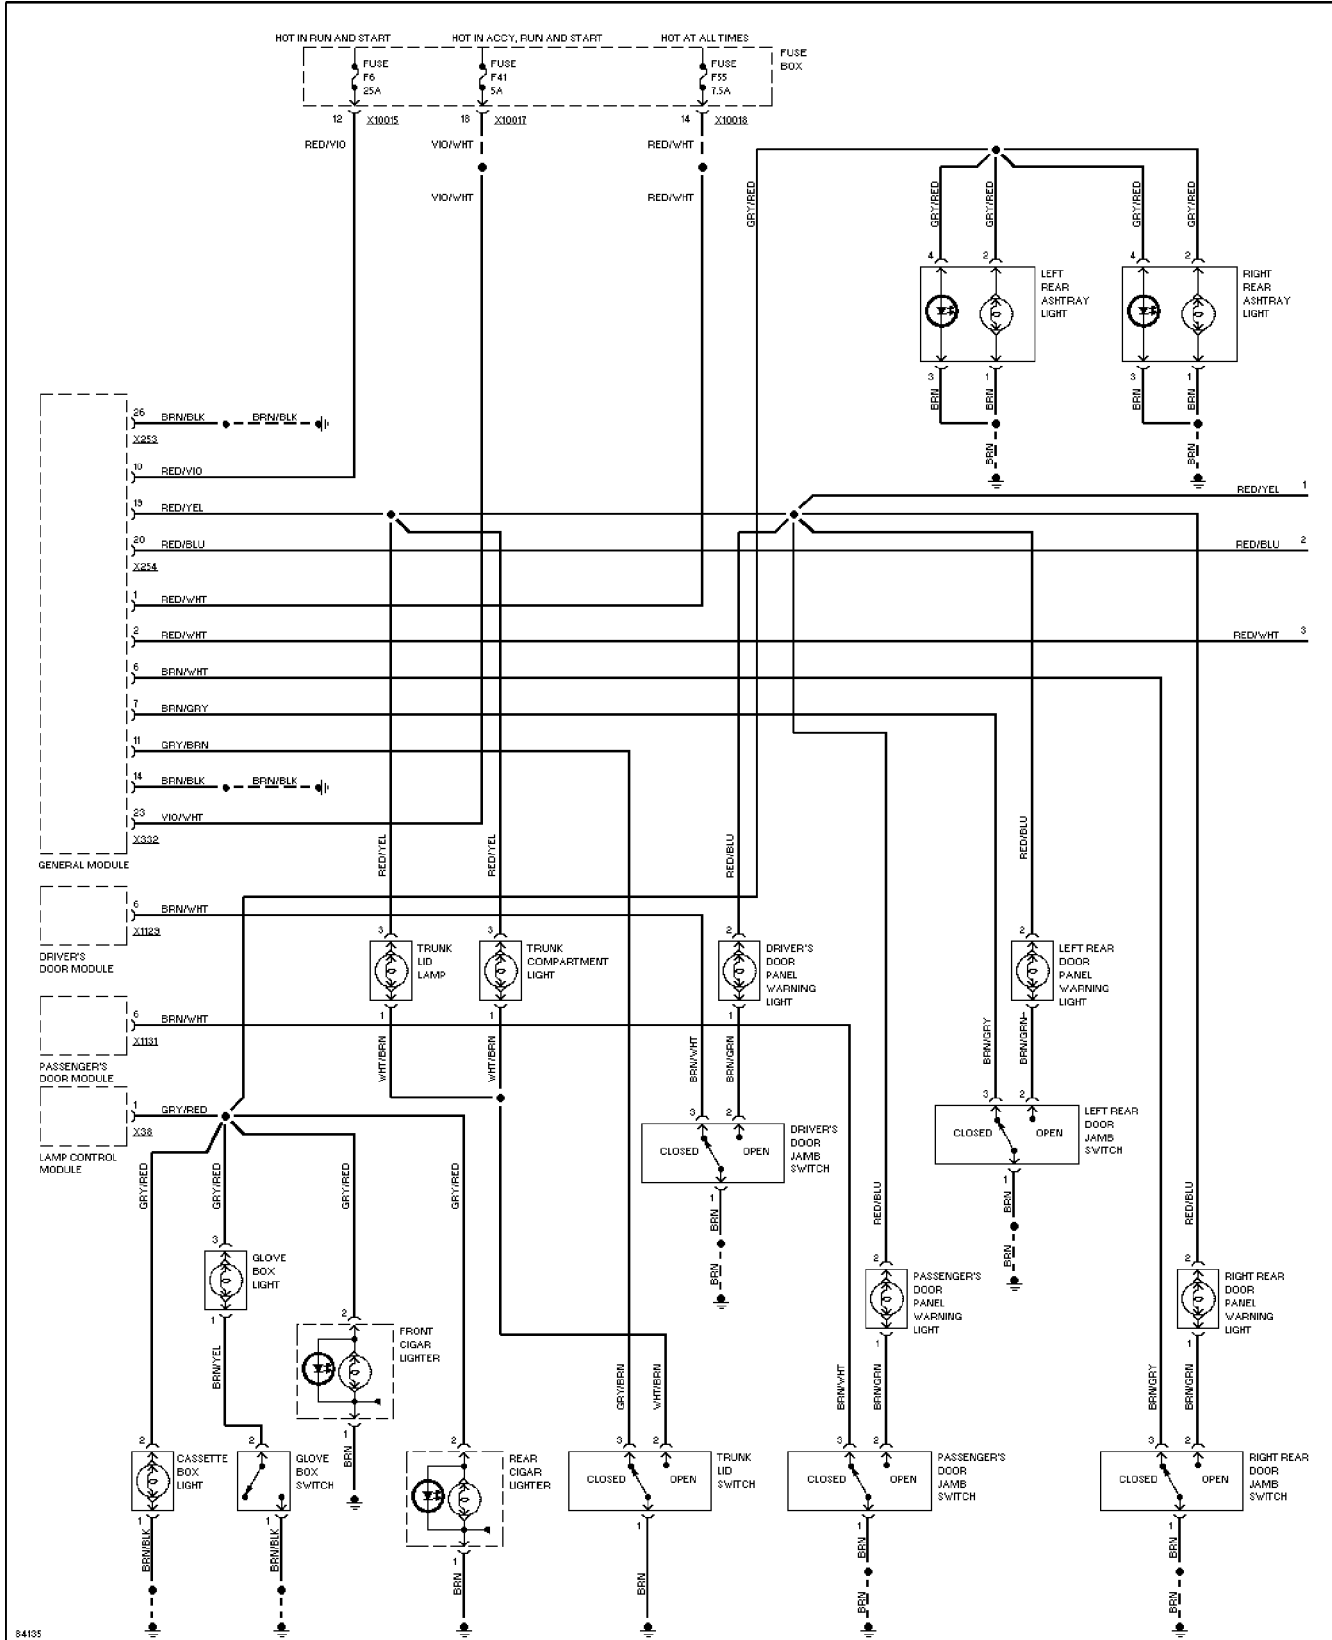

SYSTEM WIRING DIAGRAMS

Interior Light Circuit (1 of 2)

1995 BMW 740iL

For DIAKOM-AUTO <http://www.diakom.ru> Taganrog support@diakom.ru (8634)315187

Copyright © 1998 Mitchell Repair Information Company, LLC

Thursday, November 23, 2000 12:45PM