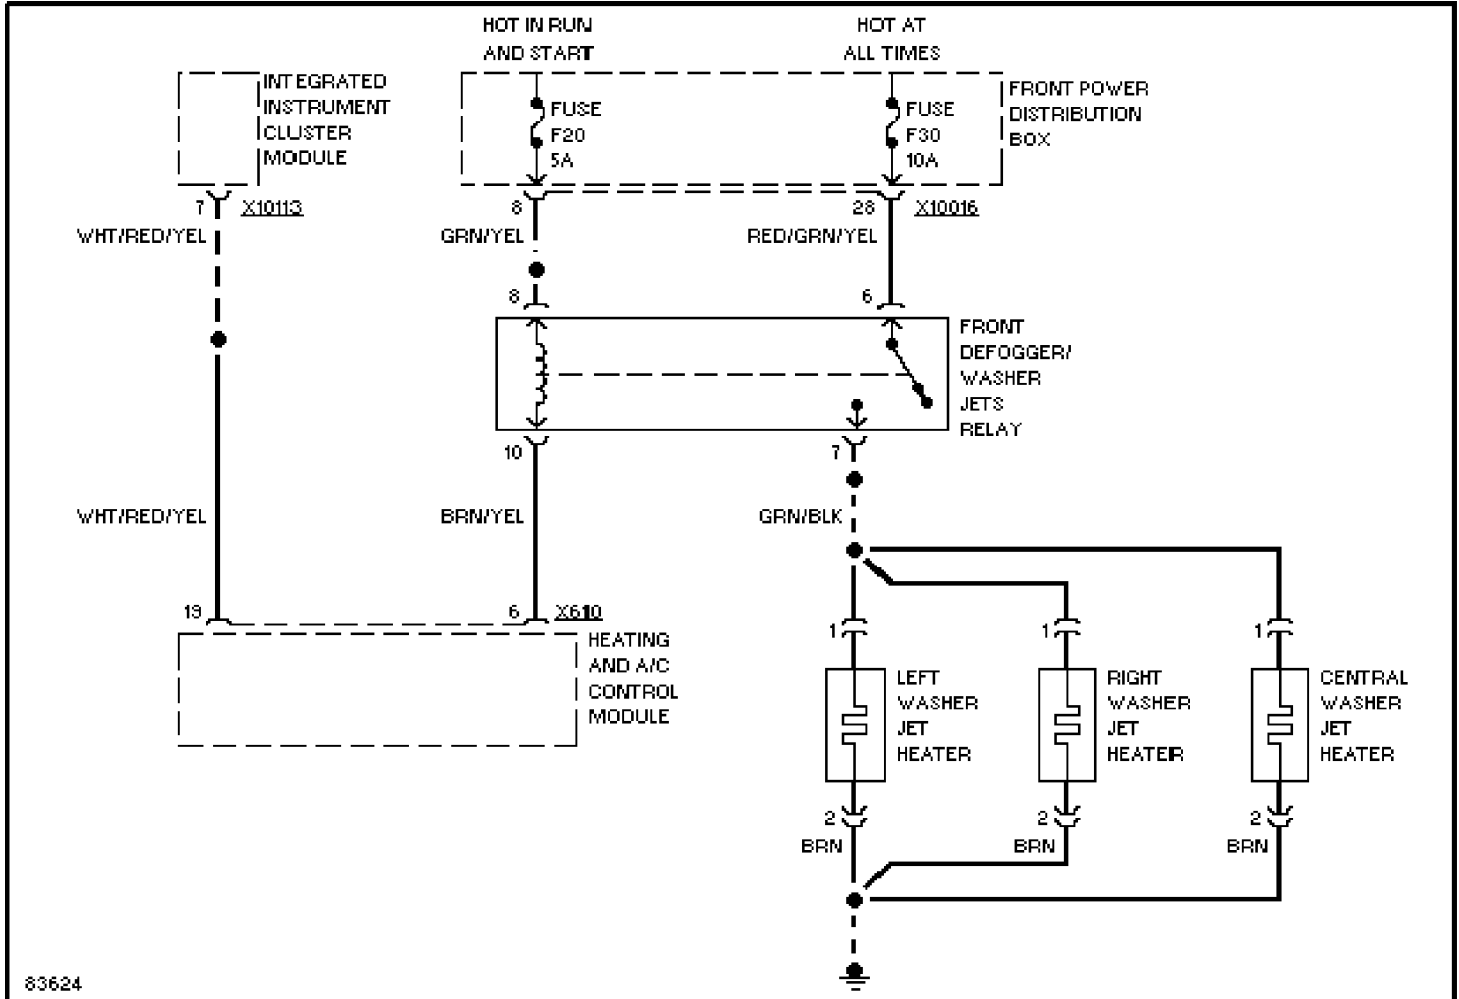

SYSTEM WIRING DIAGRAMS

Jet Heater Circuit

1995 BMW 740iL

For DIAKOM-AUTO <http://www.diakom.ru> Taganrog support@diakom.ru (8634)315187

Copyright © 1998 Mitchell Repair Information Company, LLC

Thursday, November 23, 2000 12:54PM