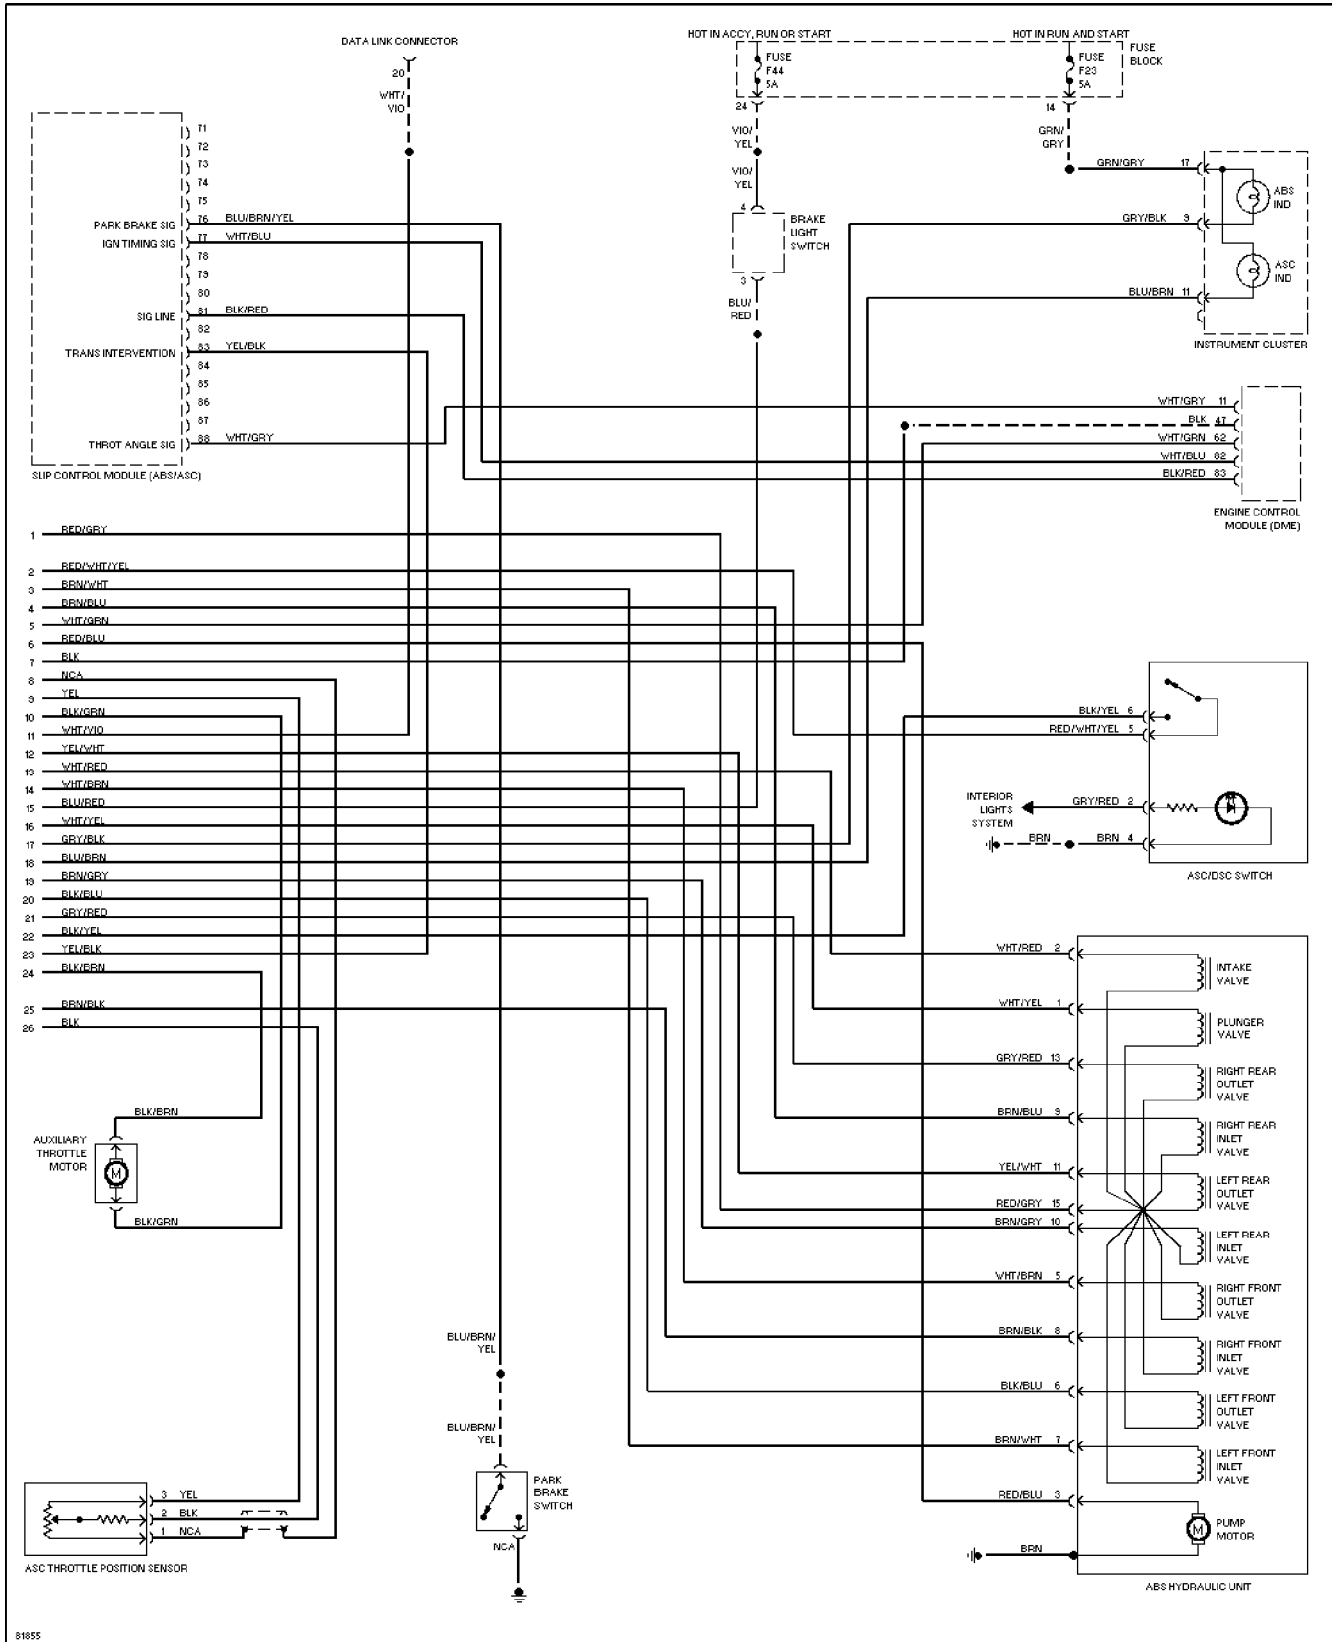

SYSTEM WIRING DIAGRAMS

Anti-lock Brake Circuits, W/ Traction Control (2 of 2)

1995 BMW 740iL

For DIAKOM-AUTO <http://www.diakom.ru> Taganrog support@diakom.ru (8634)315187
Copyright © 1998 Mitchell Repair Information Company, LLC
Thursday, November 23, 2000 12:30PM