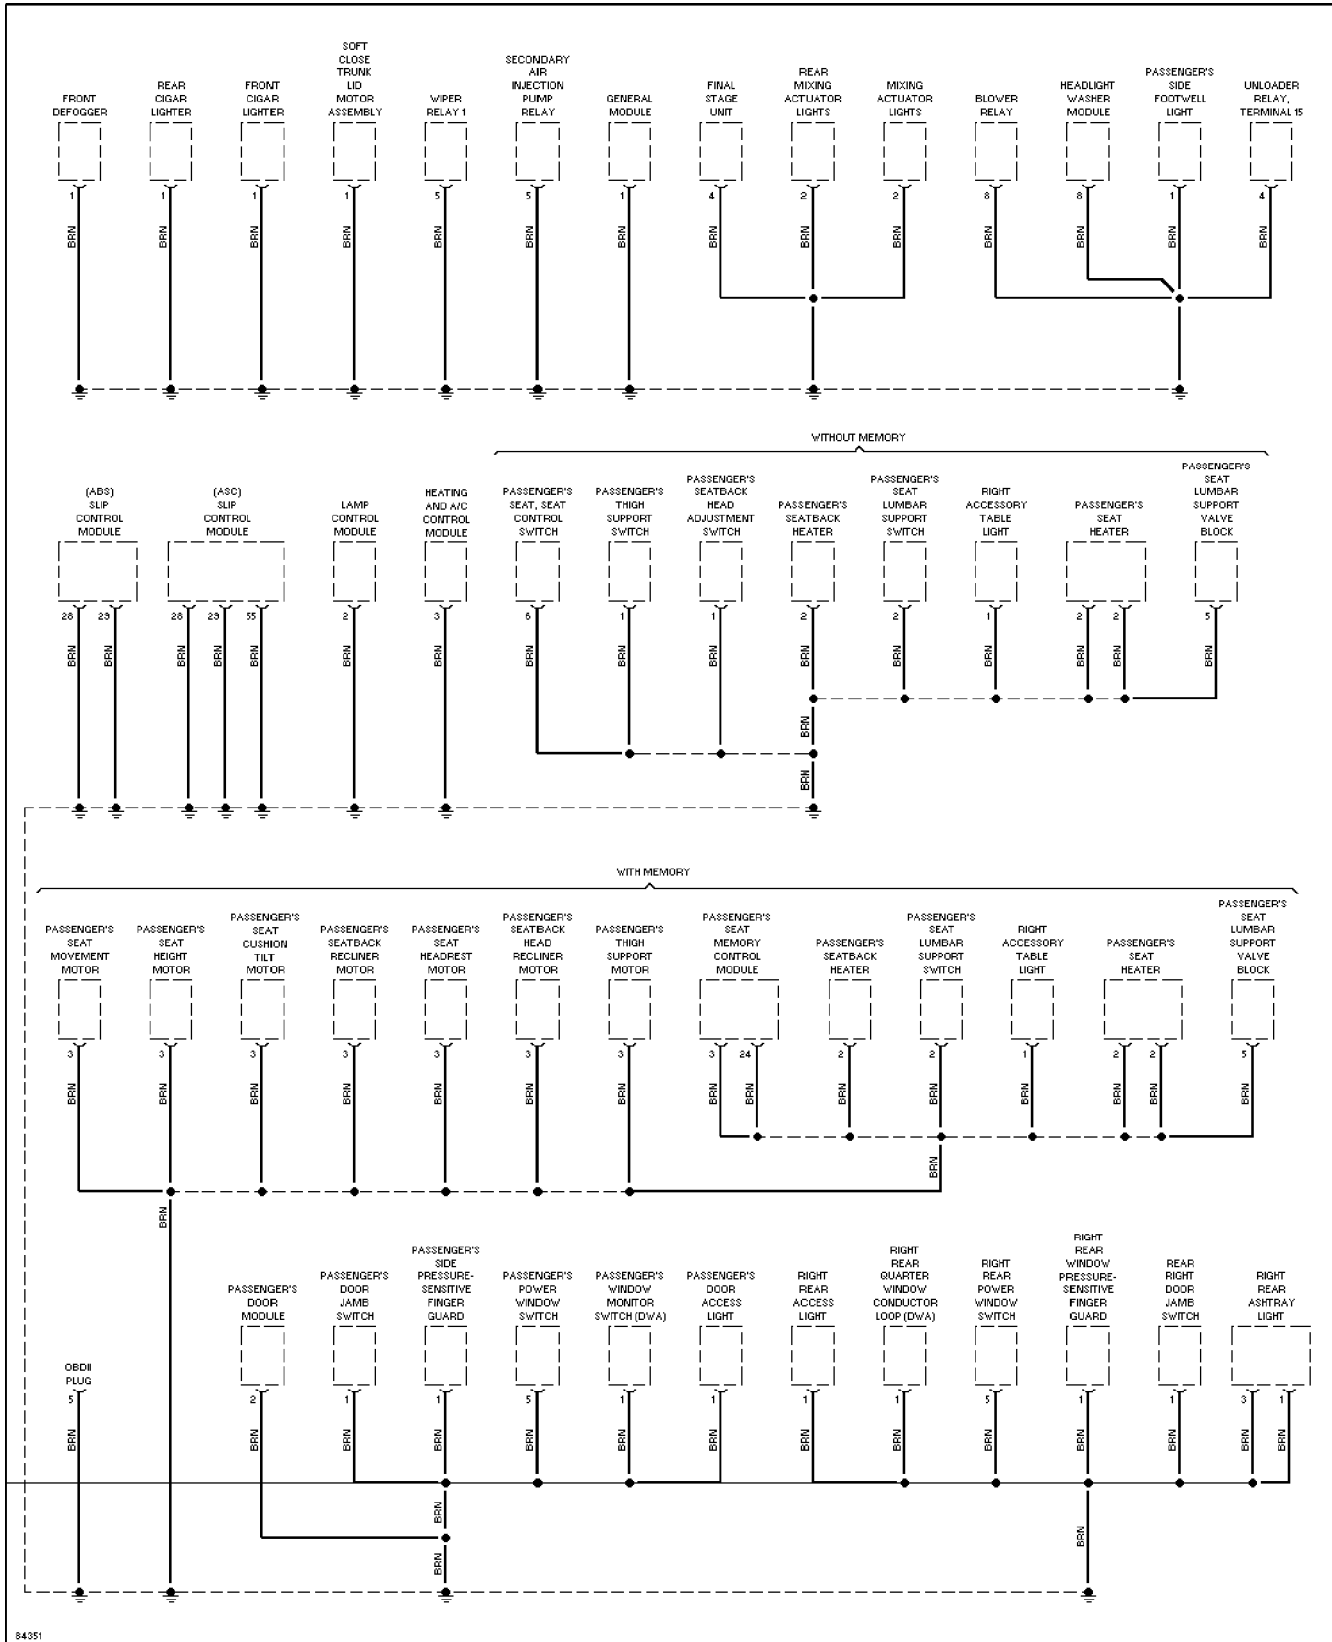

SYSTEM WIRING DIAGRAMS

Ground Distribution Circuit (2 of 5)

1995 BMW 740iL

For DIAKOM-AUTO <http://www.diakom.ru> Taganrog support@diakom.ru (8634)315187

Copyright © 1998 Mitchell Repair Information Company, LLC

Thursday, November 23, 2000 12:43PM