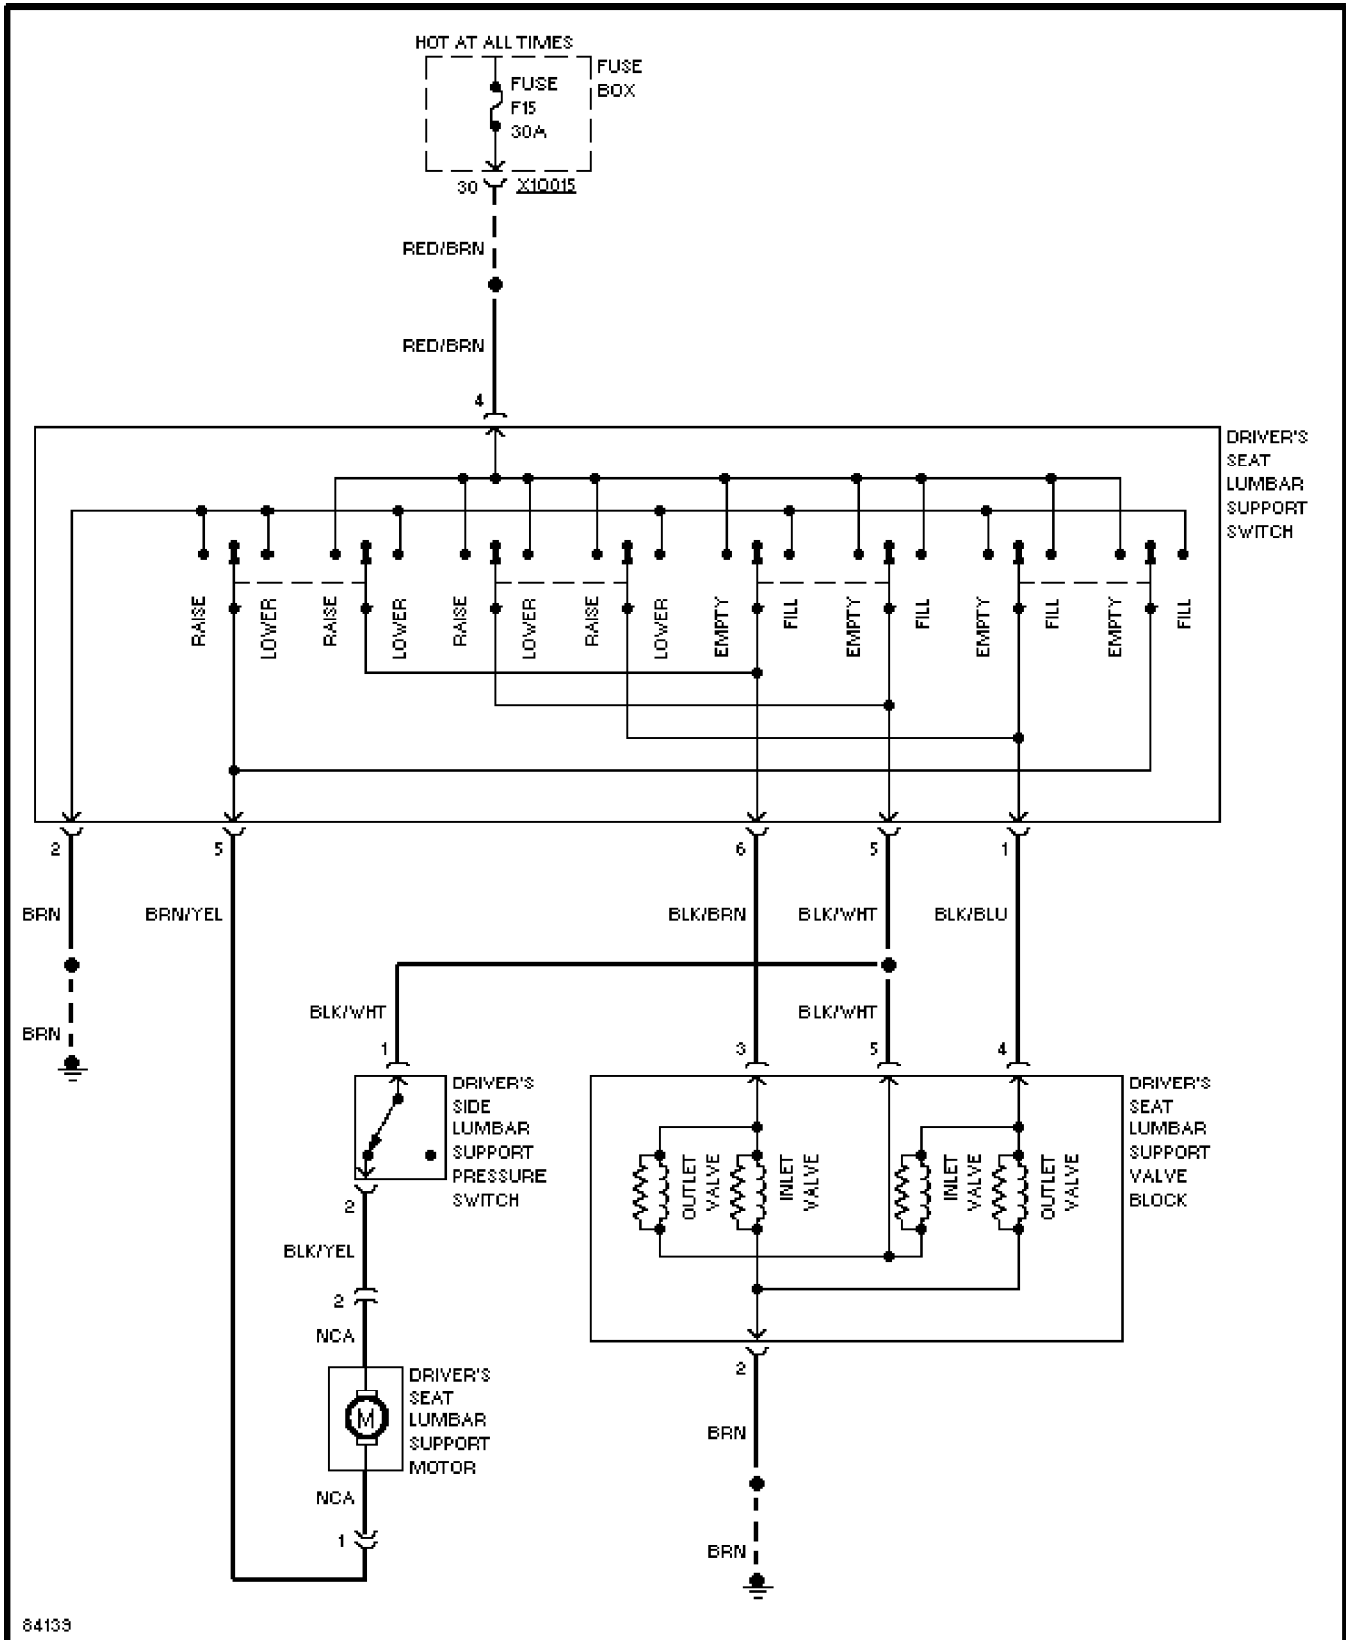

SYSTEM WIRING DIAGRAMS

Driver's Lumbar Circuit

1995 BMW 740iL

For DIAKOM-AUTO <http://www.diakom.ru> Taganrog support@diakom.ru (8634)315187

Copyright © 1998 Mitchell Repair Information Company, LLC

Thursday, November 23, 2000 12:51PM