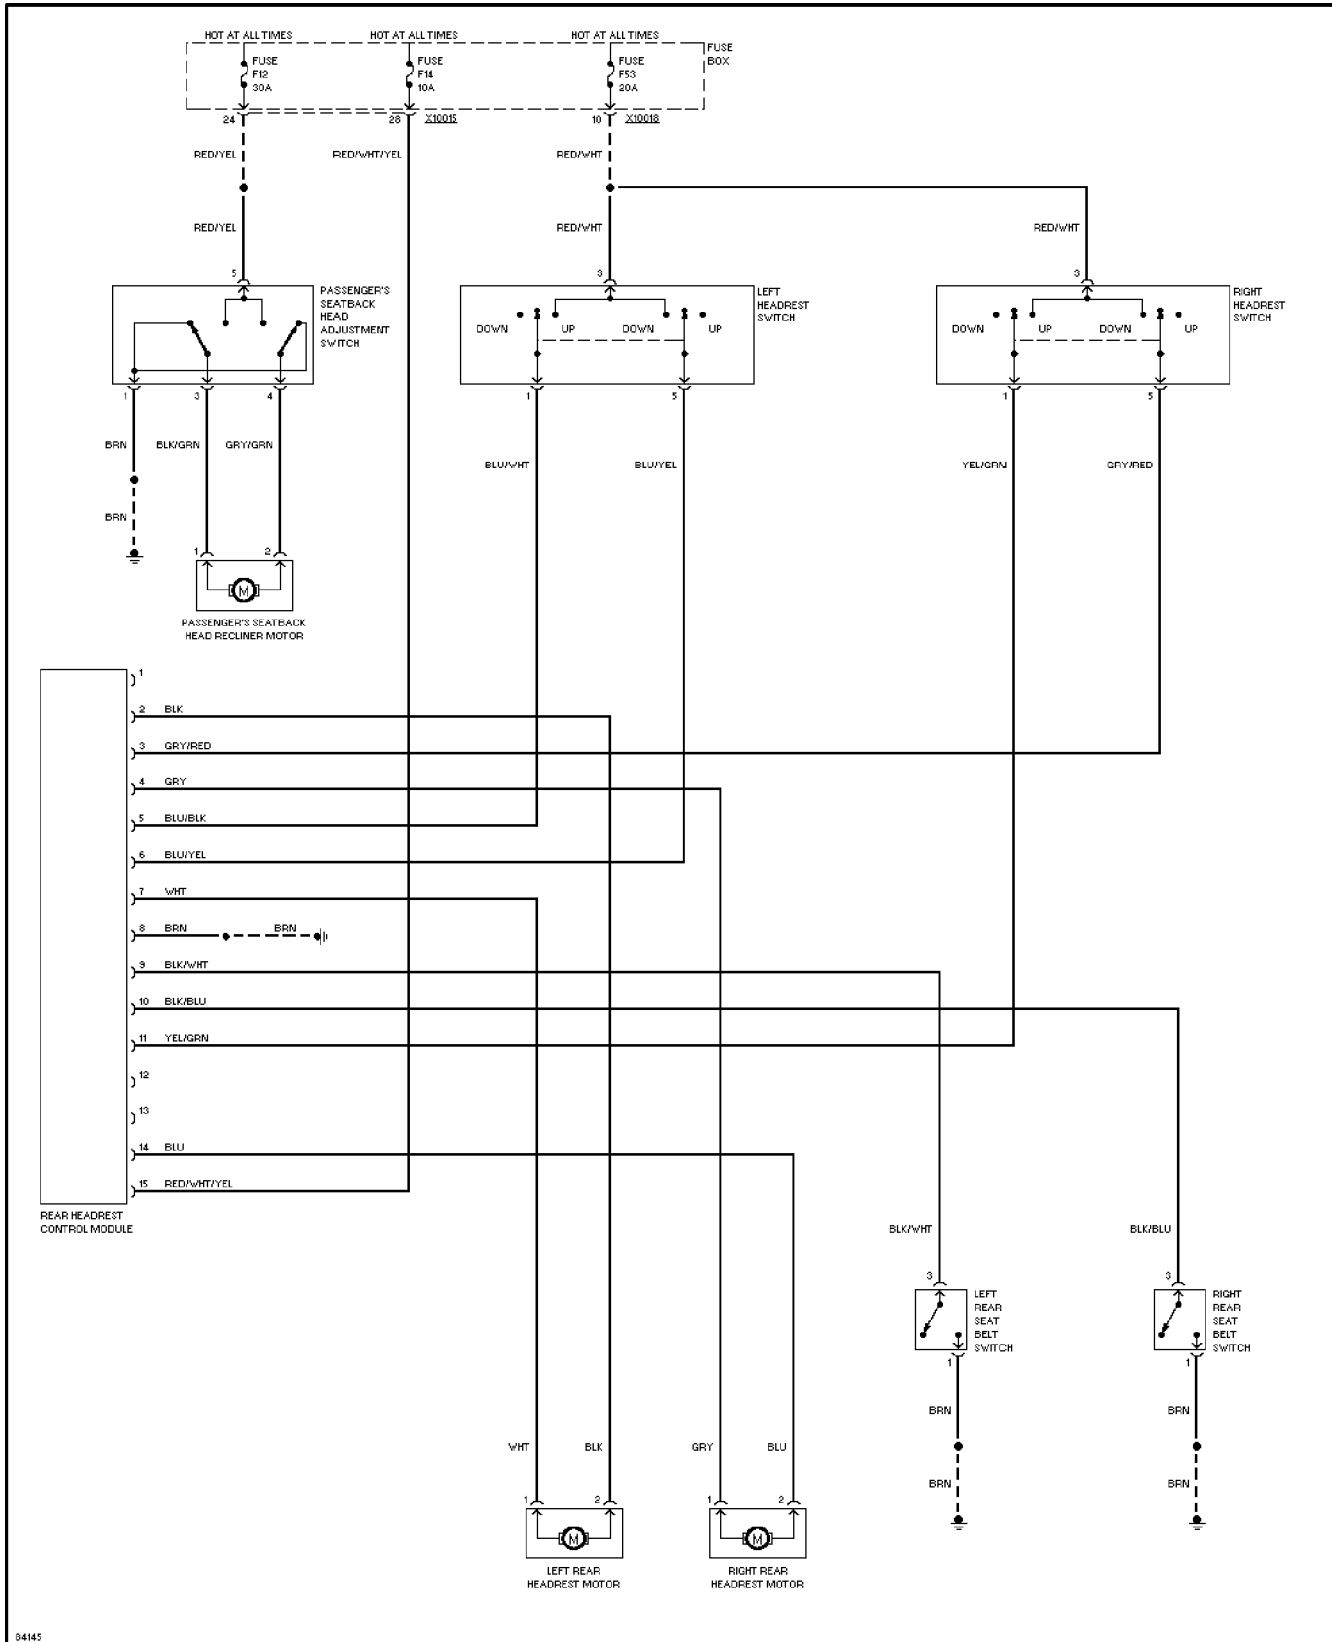

SYSTEM WIRING DIAGRAMS

Headrest Circuit

1995 BMW 740iL

For DIAKOM-AUTO <http://www.diakom.ru> Taganrog support@diakom.ru (8634)315187

Copyright © 1998 Mitchell Repair Information Company, LLC

Thursday, November 23, 2000 12:51PM