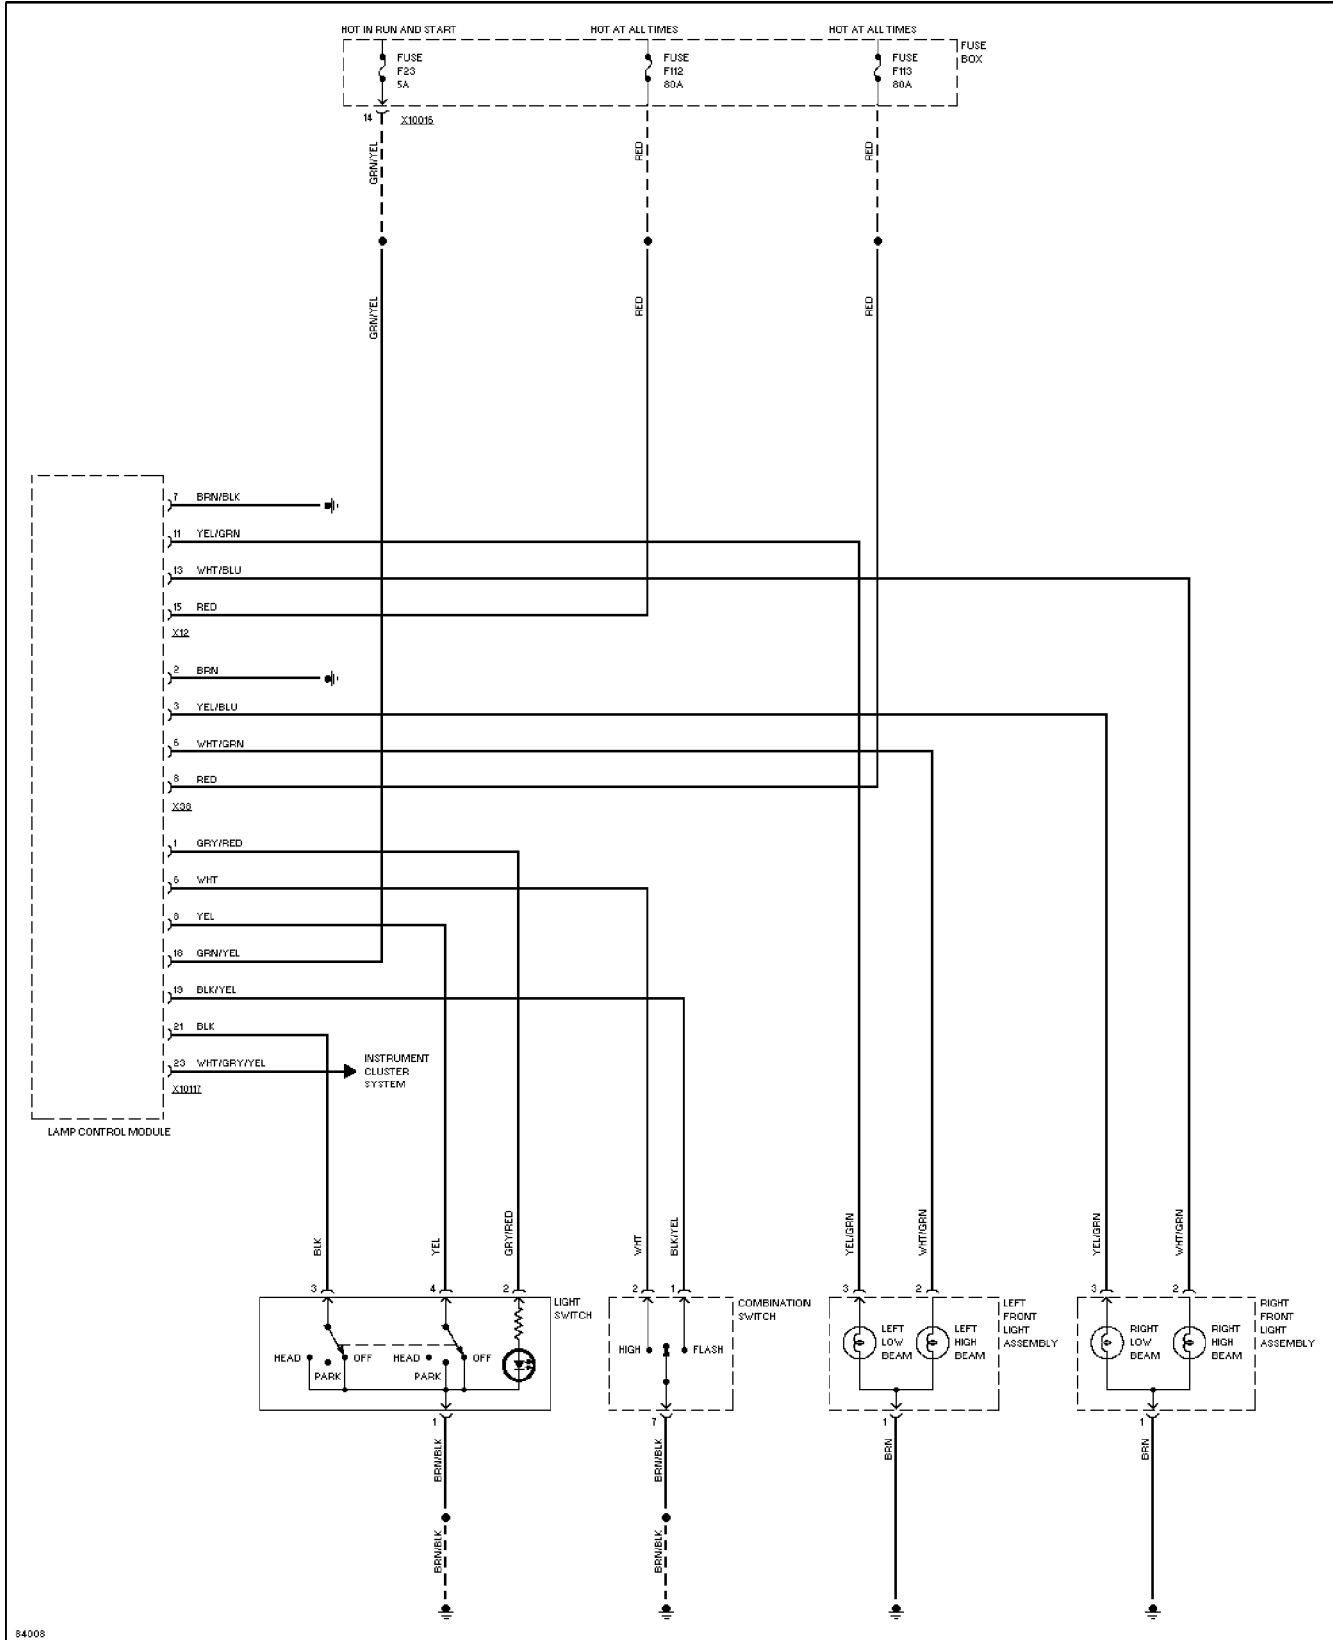

SYSTEM WIRING DIAGRAMS

Headlight Circuit

1995 BMW 740iL

For DIAKOM-AUTO <http://www.diakom.ru> Taganrog support@diakom.ru (8634)315187

Copyright © 1998 Mitchell Repair Information Company, LLC

Thursday, November 23, 2000 12:45PM