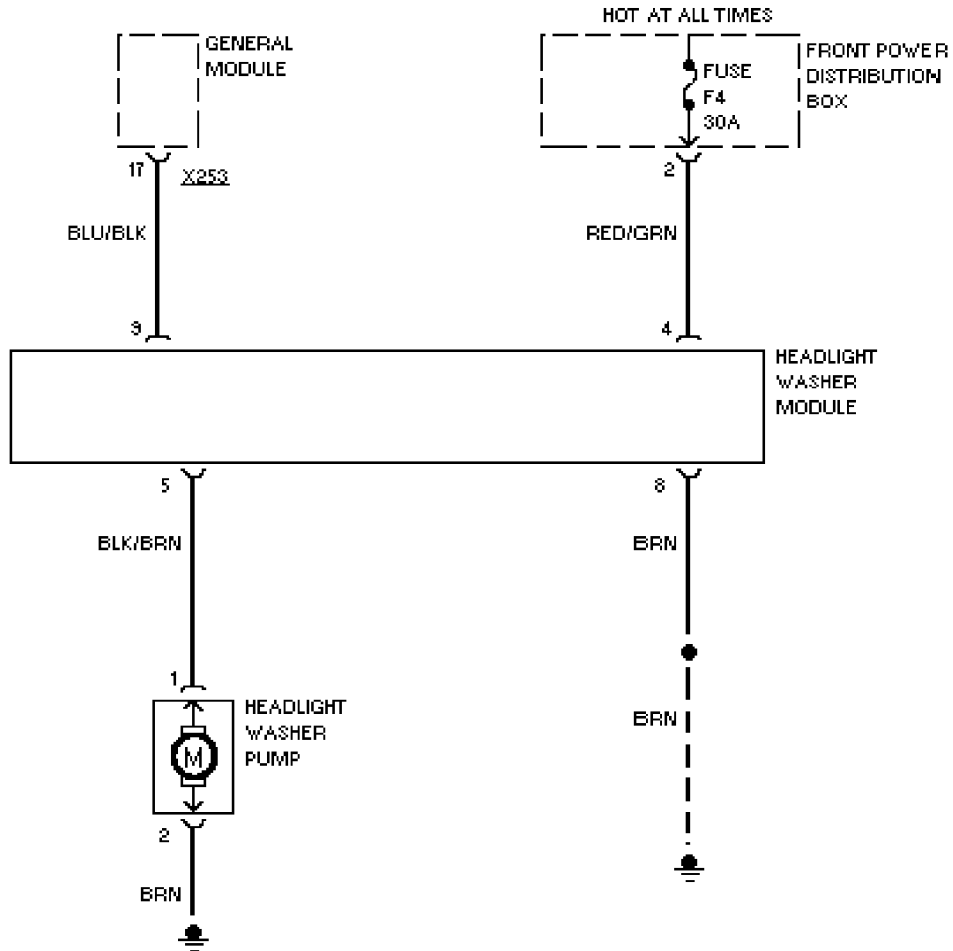

SYSTEM WIRING DIAGRAMS

Headlamp Washer Circuit

1995 BMW 740iL

For DIAKOM-AUTO <http://www.diakom.ru> Taganrog support@diakom.ru (8634)315187

Copyright © 1998 Mitchell Repair Information Company, LLC

Thursday, November 23, 2000 12:54PM