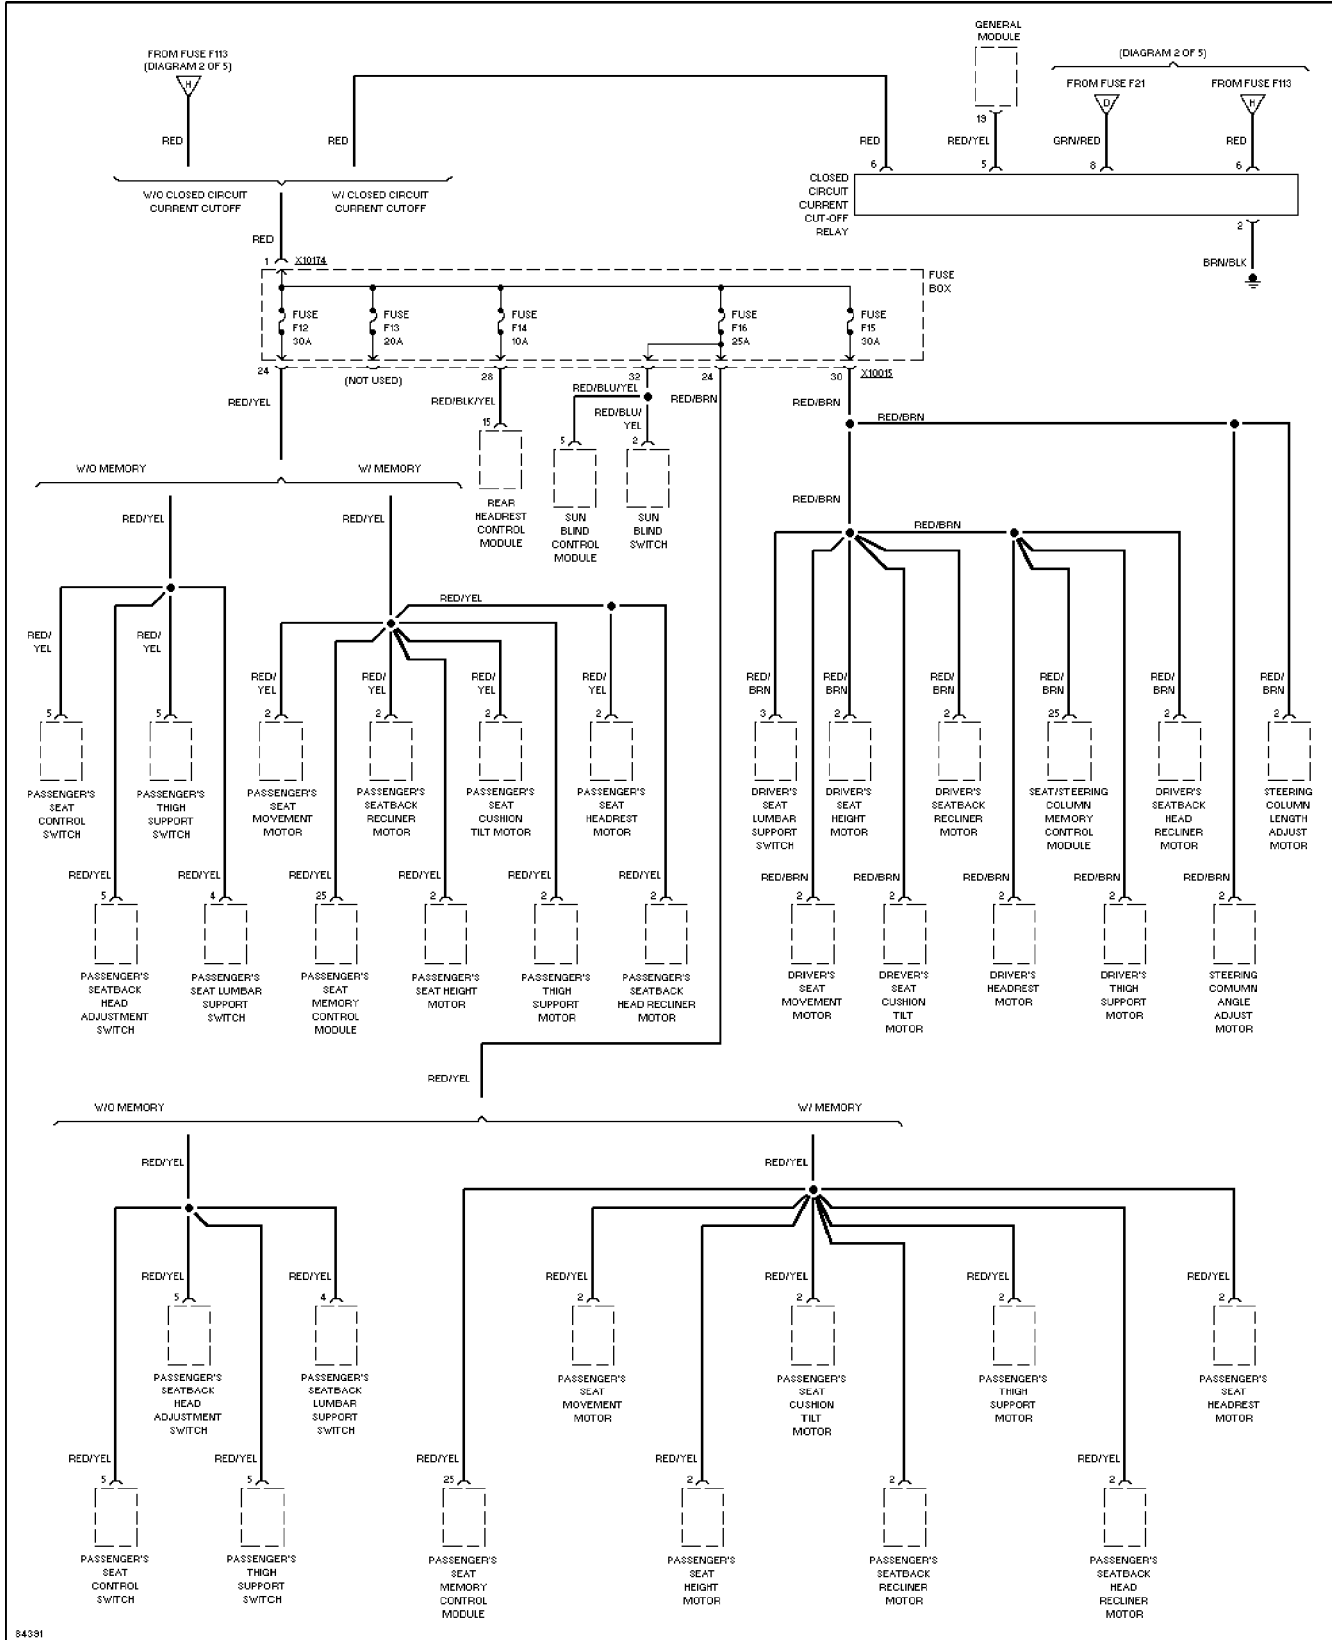

Thursday, November 23, 2000 12:50PM

SYSTEM WIRING DIAGRAMS

Power Distribution Circuit (4 of 5)

1995 BMW 740iL

For DIAKOM-AUTO <http://www.diakom.ru> Taganrog support@diakom.ru (8634)315187
 Copyright © 1998 Mitchell Repair Information Company, LLC
 Thursday, November 23, 2000 12:50PM