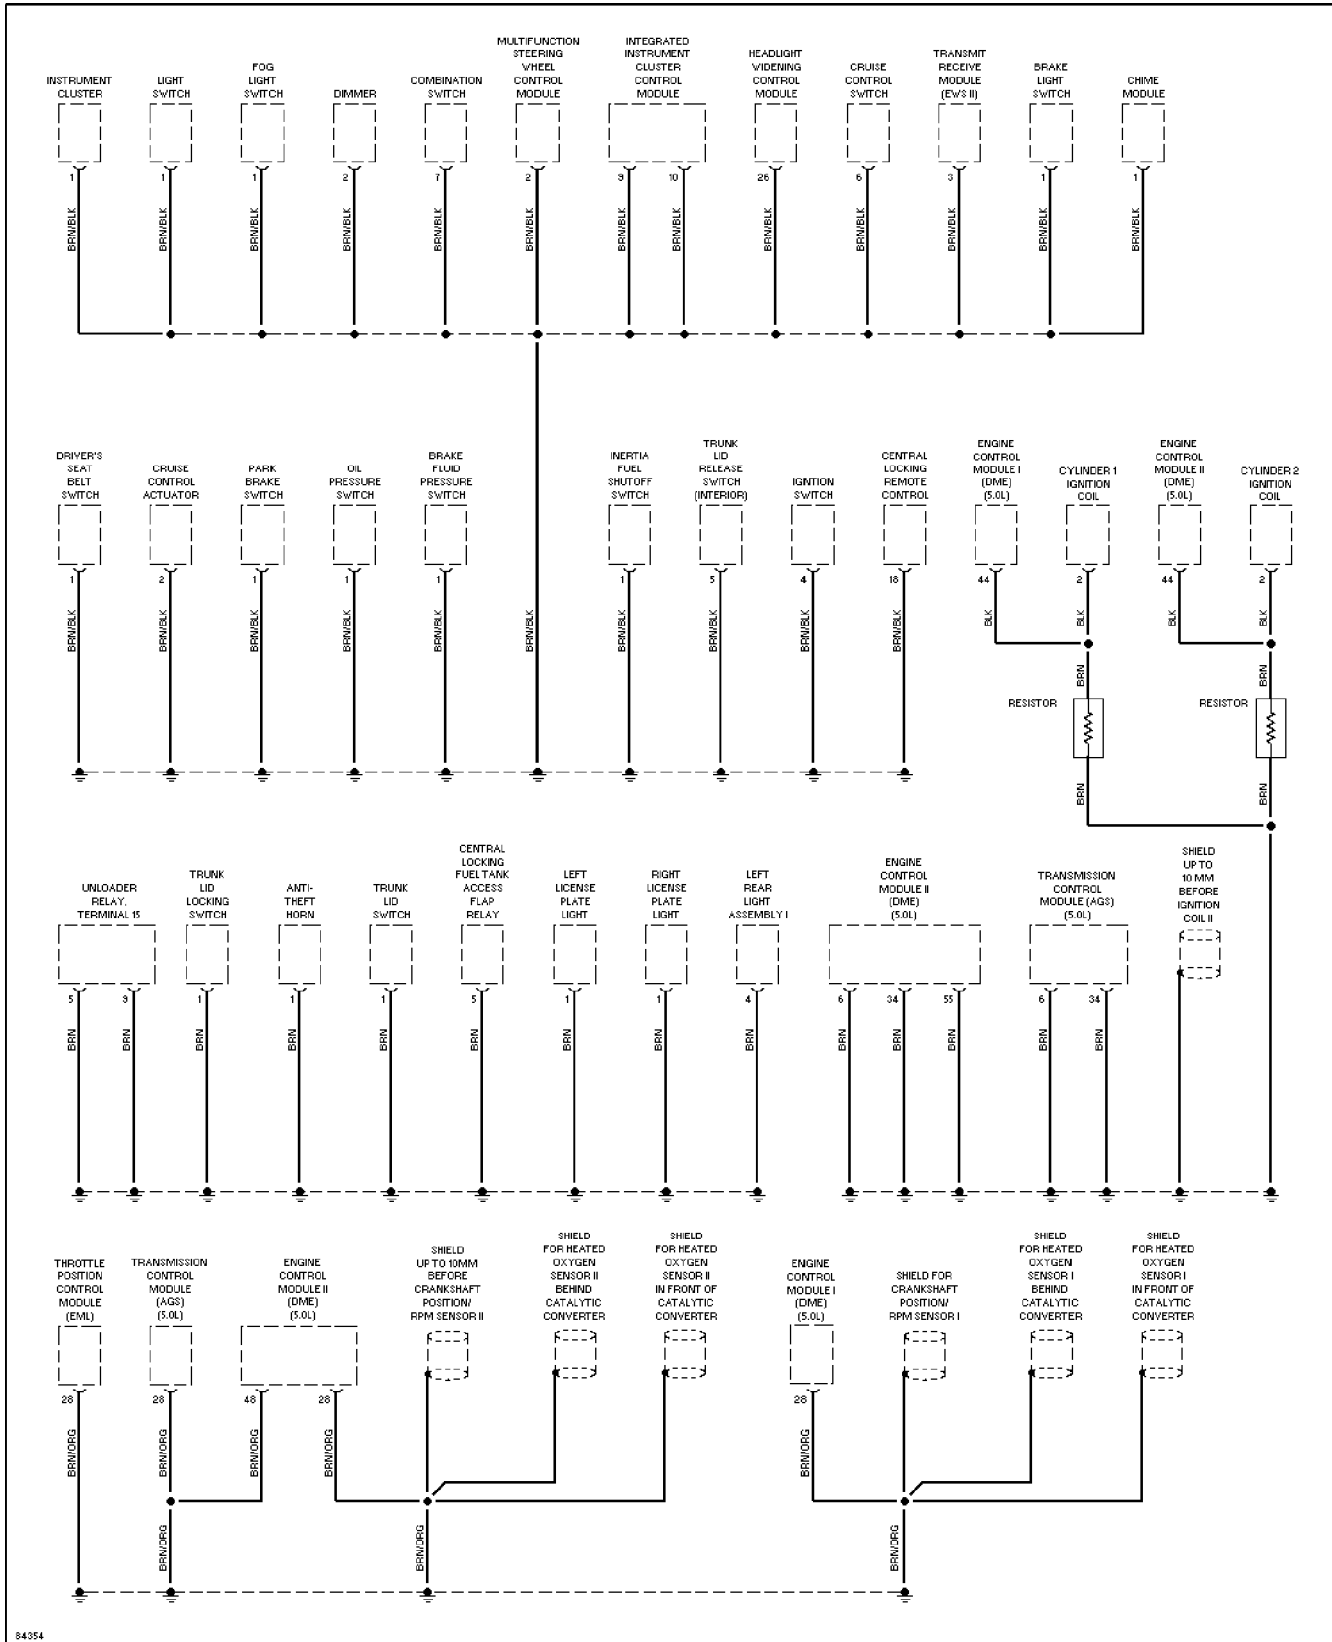

SYSTEM WIRING DIAGRAMS

Ground Distribution Circuit (5 of 5)

1995 BMW 740iL

For DIAKOM-AUTO <http://www.diakom.ru> Taganrog support@diakom.ru (8634)315187

Copyright © 1998 Mitchell Repair Information Company, LLC

Thursday, November 23, 2000 12:44PM