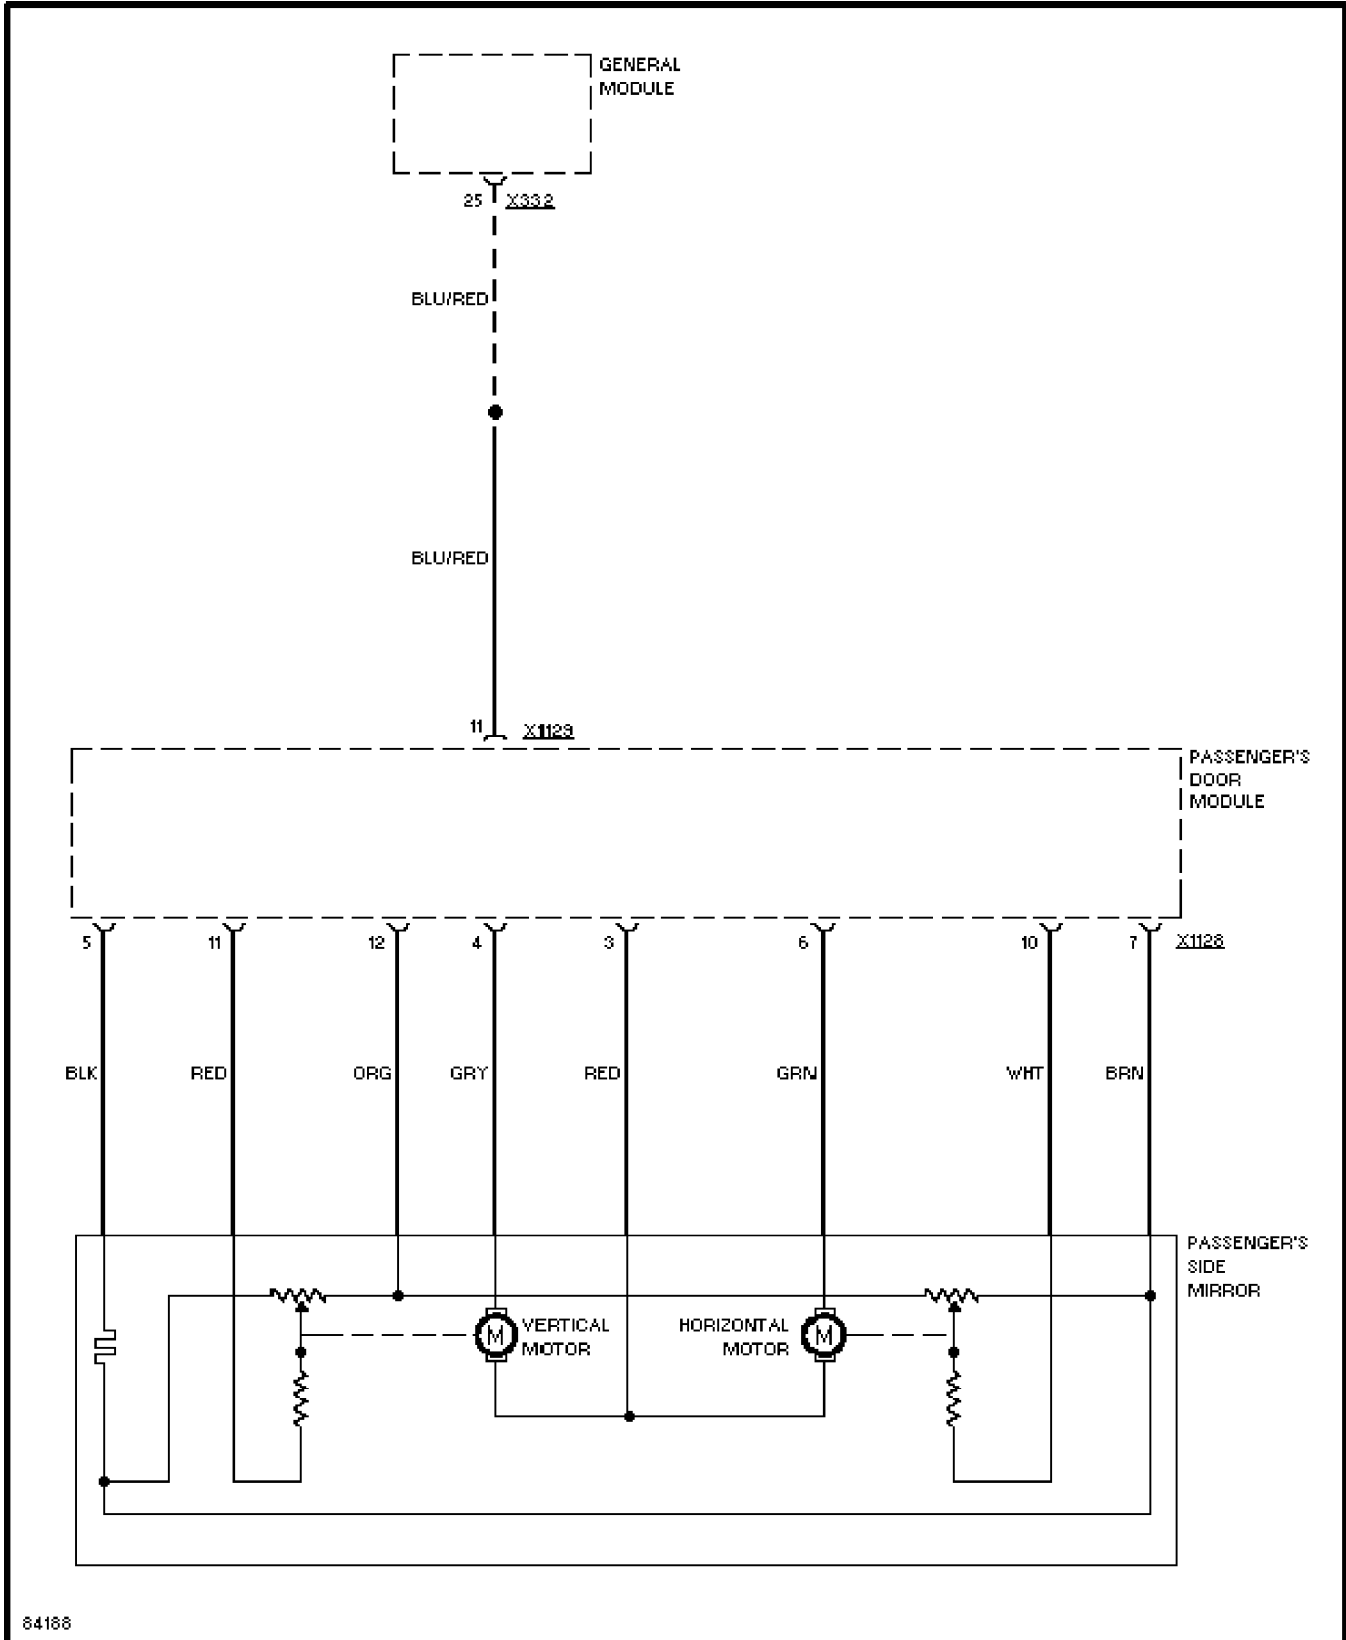

SYSTEM WIRING DIAGRAMS

Passenger's Mirror Circuit

1995 BMW 740iL

For DIAKOM-AUTO <http://www.diakom.ru> Taganrog support@diakom.ru (8634)315187

Copyright © 1998 Mitchell Repair Information Company, LLC

Thursday, November 23, 2000 12:46PM