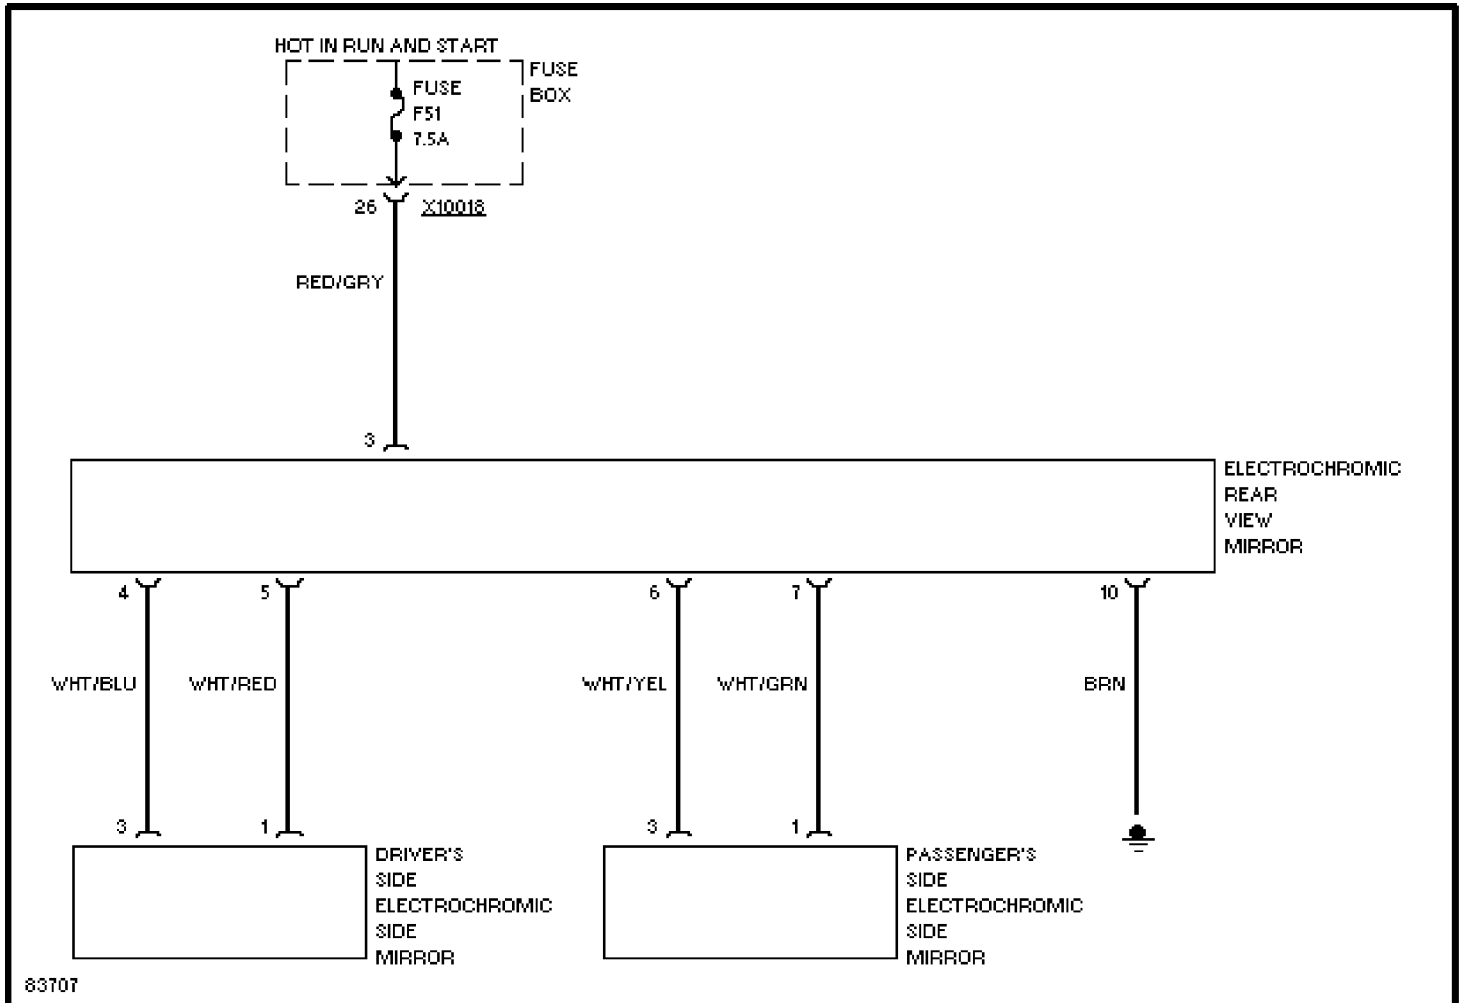

Copyright © 1998 Mitchell Repair Information Company, LLC

Thursday, November 23, 2000 12:51PM

SYSTEM WIRING DIAGRAMS

Exterior Light Circuit (1 of 2)

1995 BMW 740iL

For DIAKOM-AUTO <http://www.diakom.ru> Taganrog support@diakom.ru (8634)315187