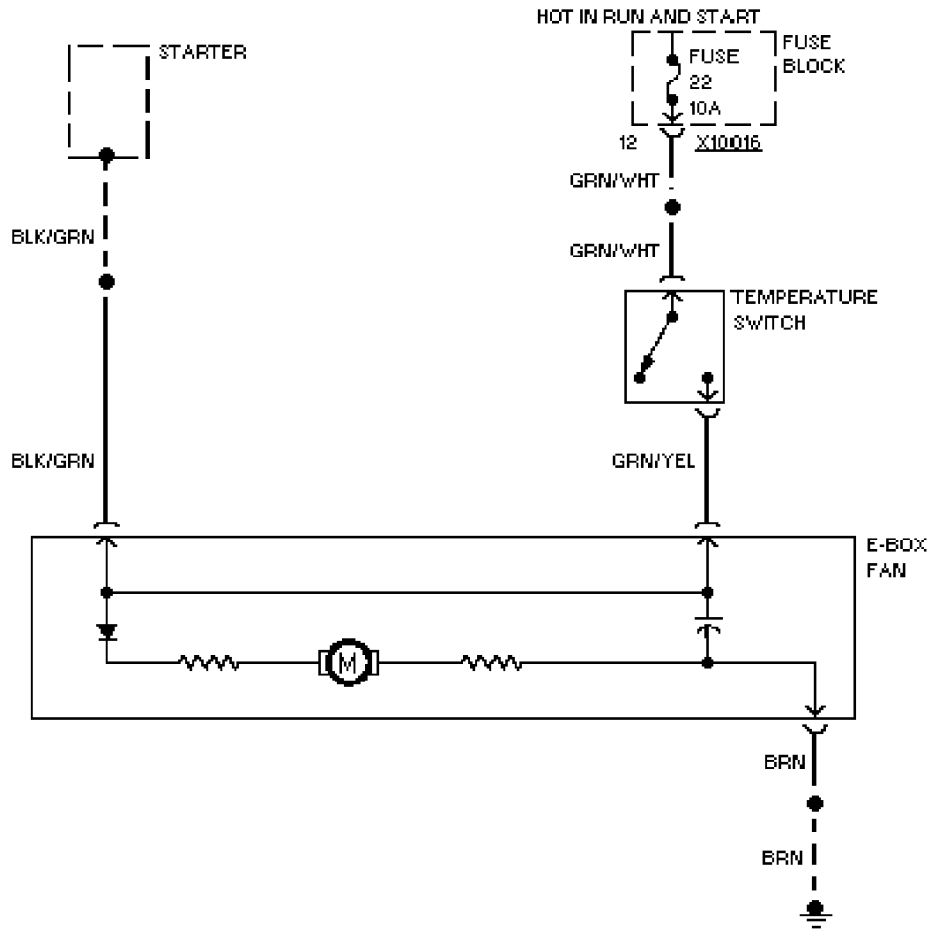

SYSTEM WIRING DIAGRAMS

Electrical Box Fan Circuit

1995 BMW 740iL

For DIAKOM-AUTO <http://www.diakom.ru> Taganrog support@diakom.ru (8634)315187

Copyright © 1998 Mitchell Repair Information Company, LLC

Thursday, November 23, 2000 12:31PM