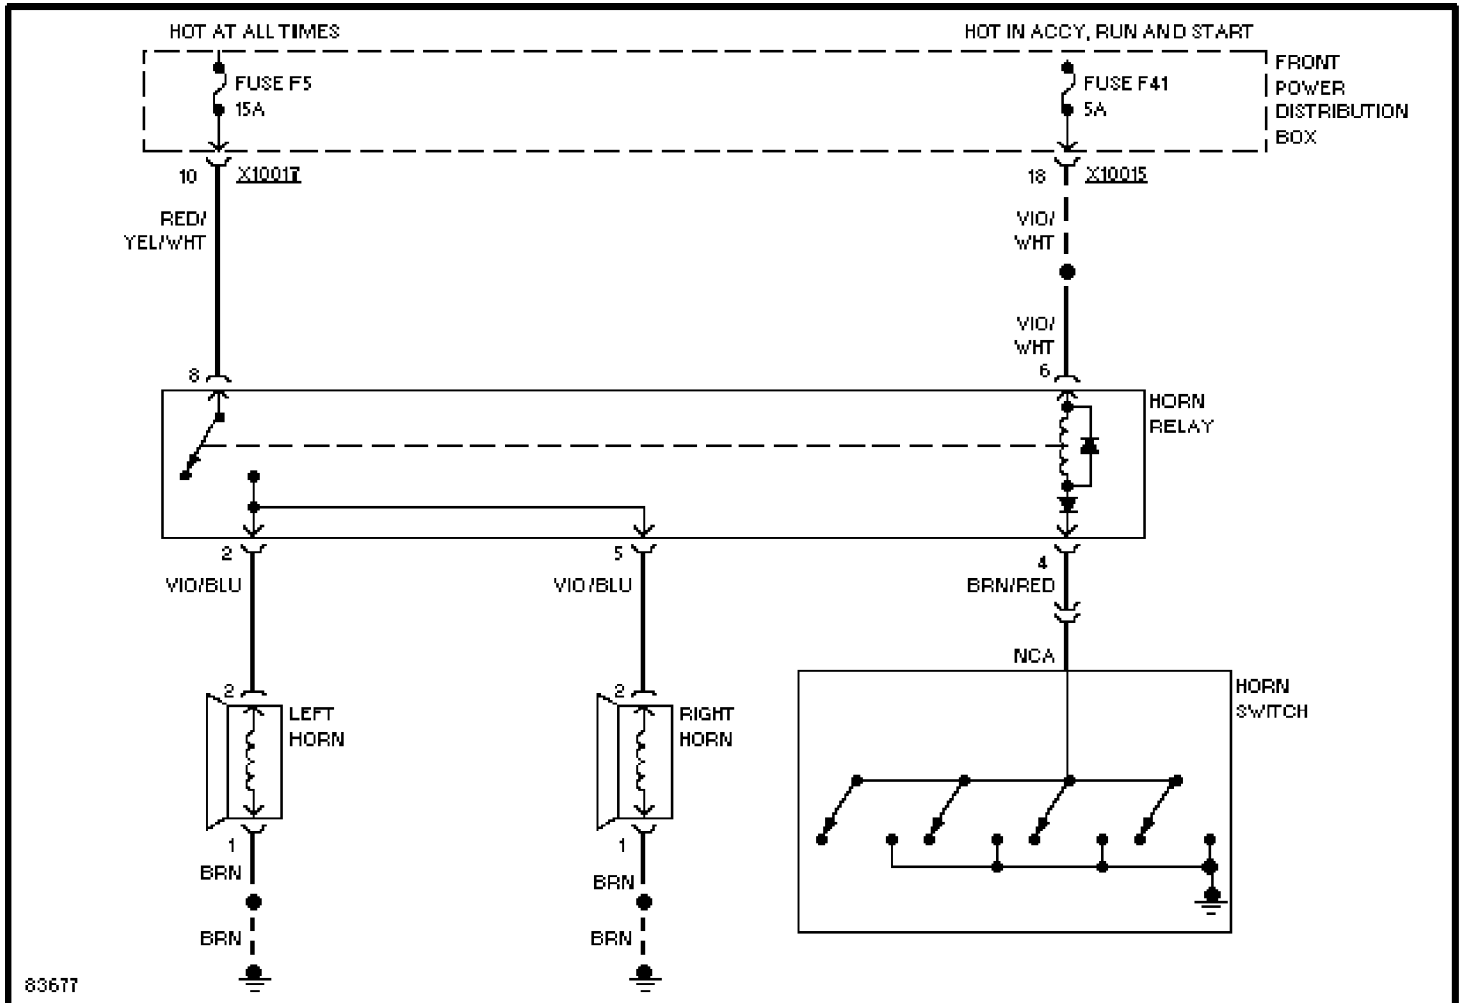

SYSTEM WIRING DIAGRAMS

Horn Circuit

1995 BMW 740iL

For DIAKOM-AUTO <http://www.diakom.ru> Taganrog support@diakom.ru (8634)315187

Copyright © 1998 Mitchell Repair Information Company, LLC

Thursday, November 23, 2000 12:45PM