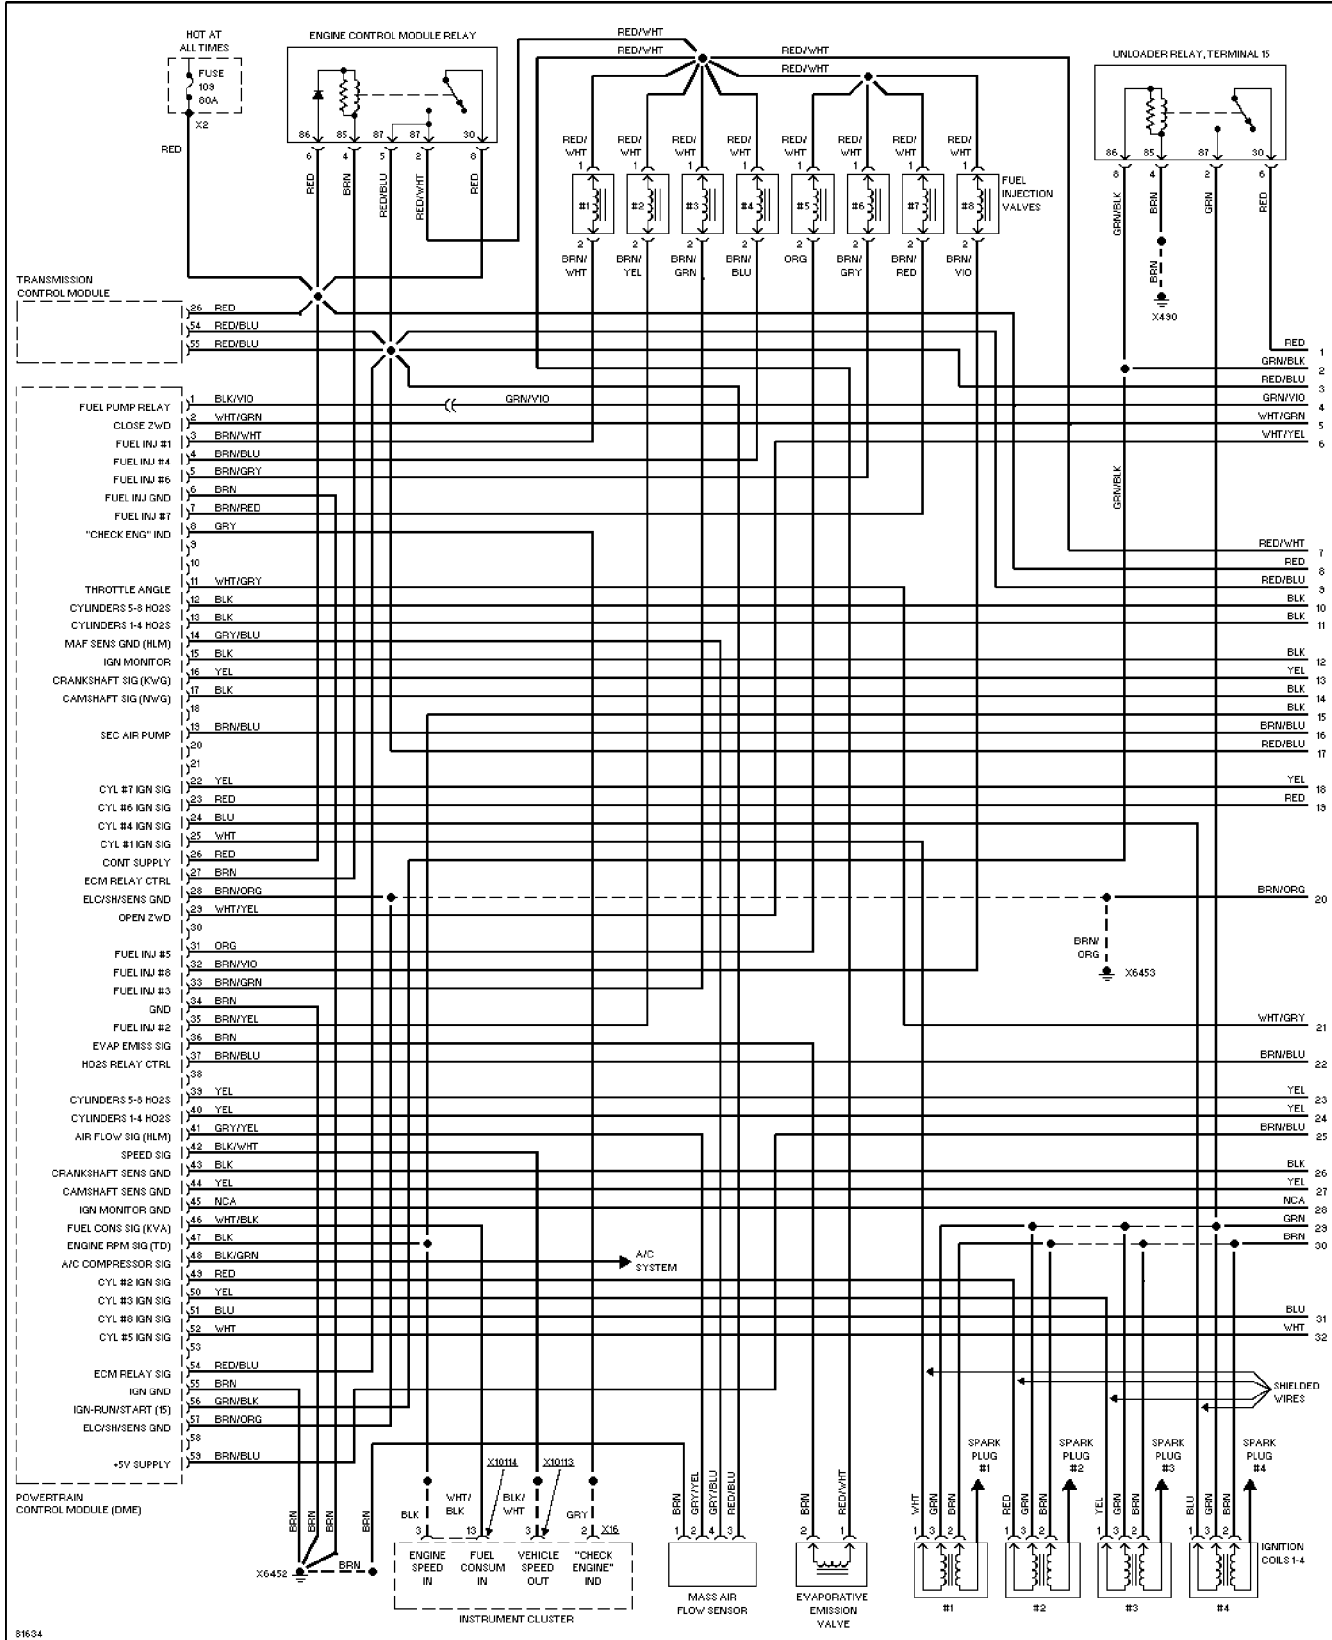

SYSTEM WIRING DIAGRAMS

4.0L, Engine Performance Circuits (1 of 3)

1995 BMW 740iL

More tips, tricks and infos here / Mehr Tipps, Tricks and Infos hier: <http://BMW.TheTwinS74.de>
 Copyright © 1998 Mitchell Repair Information Company, LLC
 Thursday, November 23, 2000 12:32PM