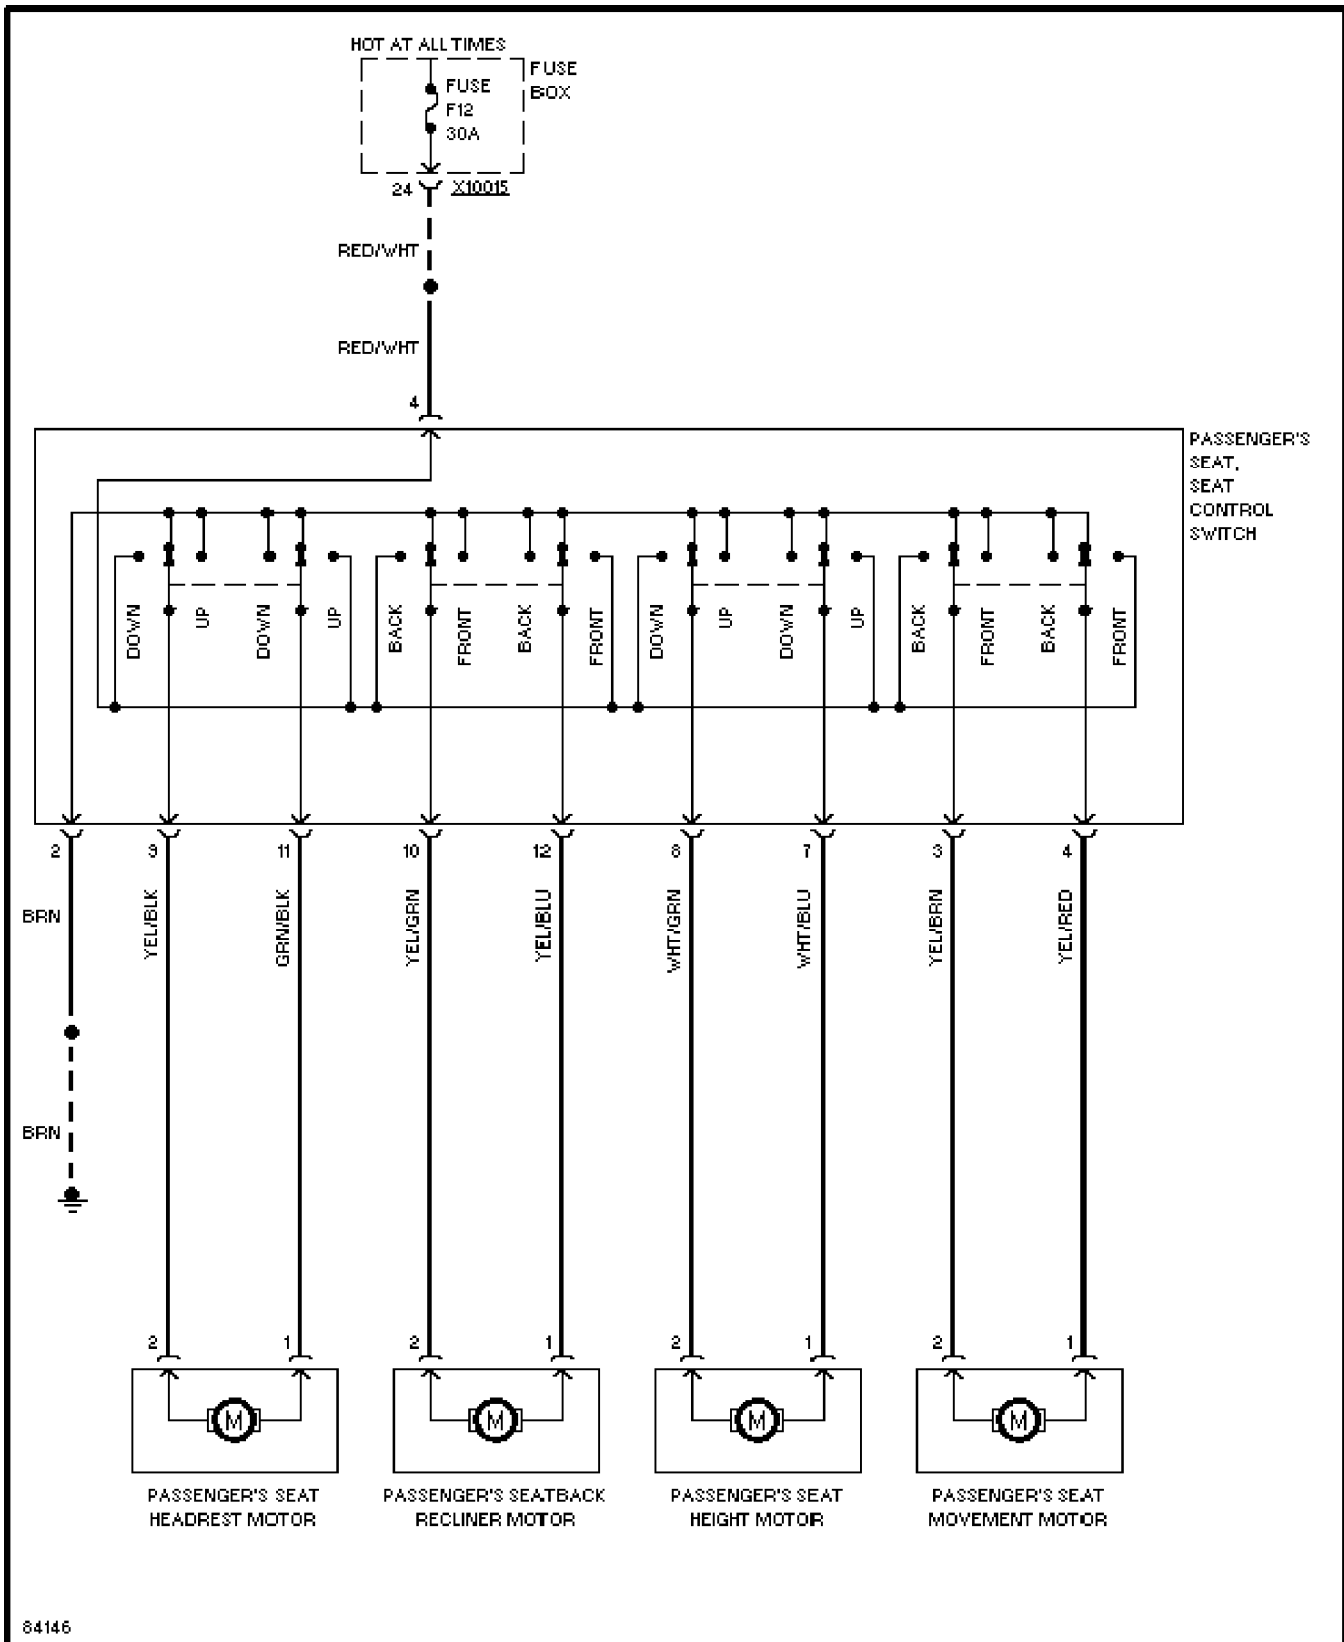

SYSTEM WIRING DIAGRAMS

Passenger Seat Circuit (1 of 2)

1995 BMW 740iL

For DIAKOM-AUTO <http://www.diakom.ru> Taganrog support@diakom.ru (8634)315187

Copyright © 1998 Mitchell Repair Information Company, LLC

Thursday, November 23, 2000 12:52PM