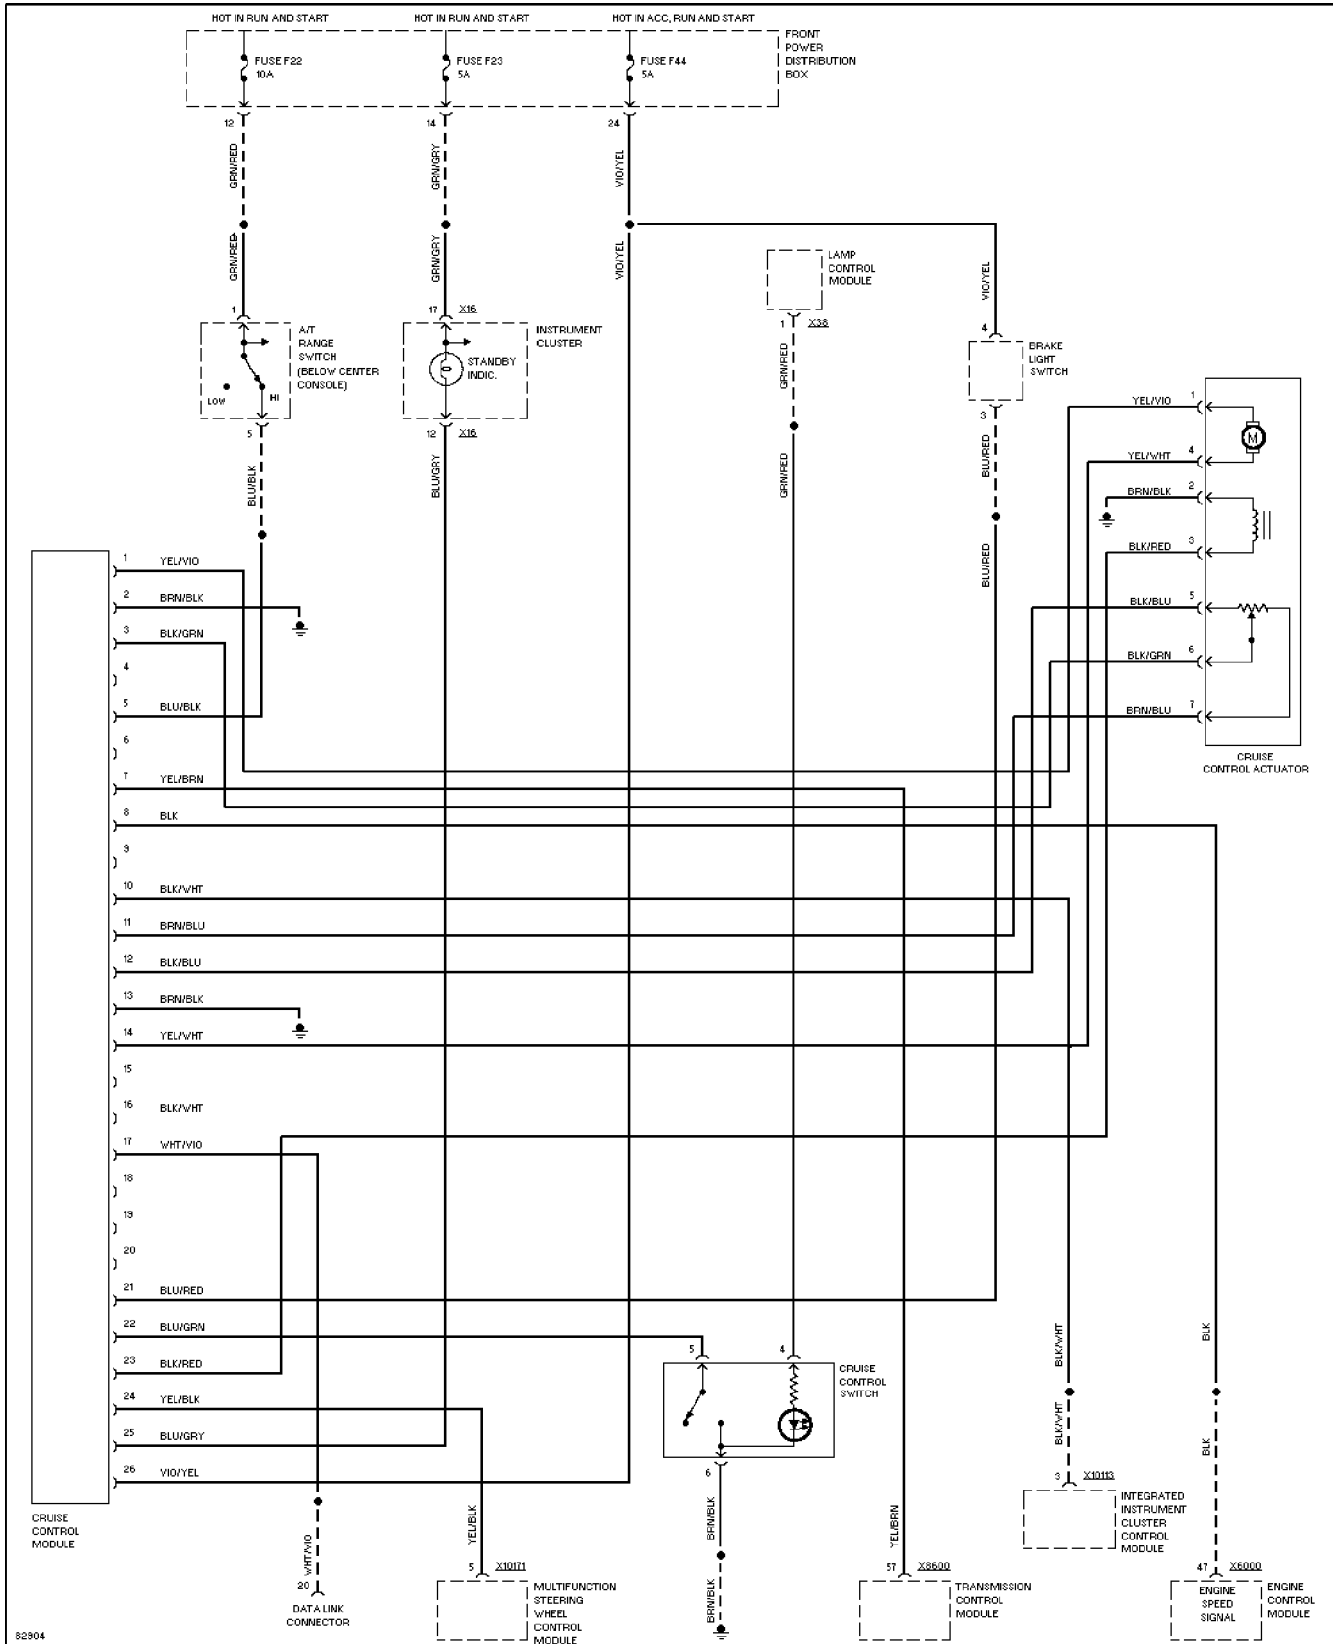

SYSTEM WIRING DIAGRAMS

Cruise Control Circuit

1995 BMW 740iL

For DIAKOM-AUTO <http://www.diakom.ru> Taganrog support@diakom.ru (8634)315187

Copyright © 1998 Mitchell Repair Information Company, LLC

Thursday, November 23, 2000 12:31PM